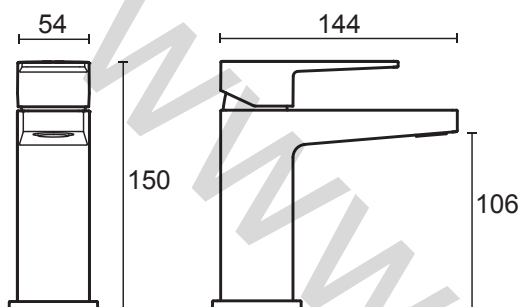

Mira Honesty

Chrome finish.

Mira Honesty Single lever Monobloc - 2.1815.001

Mira Honesty 2-hole basin pillars - 2.1815.002

Mira Honesty 2-hole bath pillars - 2.1815.003

Mira Honesty 2-handle 2-hole bath mixer - 2.1815.004

Mira Honesty 2-handle 2-hole bath shower mixer - 2.1815.005

To download other resources, and for more information and advice on our products just visit:
www.mirashowers.co.uk