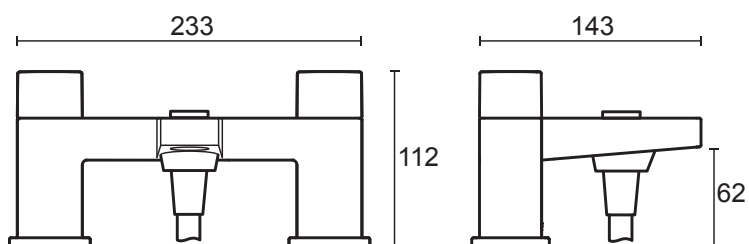

Mira Honesty

Chrome finish.

Mira Honesty Single lever Monobloc - 2.1815.001

Mira Honesty 2-hole basin pillars - 2.1815.002

Mira Honesty 2-hole bath pillars - 2.1815.003

Mira Honesty 2-handle 2-hole bath mixer - 2.1815.004

Mira Honesty 2-handle 2-hole bath shower mixer - 2.1815.005

To download other resources, and for more information and advice on our products just visit:
www.mirashowers.co.uk