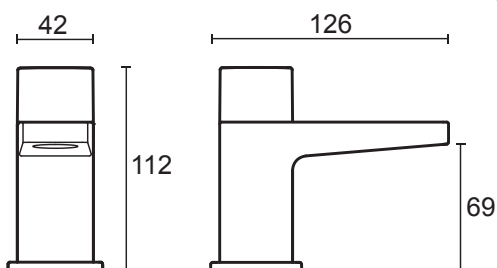

Mira Honesty

Chrome finish.

Mira Honesty Single lever Monobloc - 2.1815.001

Mira Honesty 2-hole basin pillars - 2.1815.002

Mira Honesty 2-hole bath pillars - 2.1815.003

Mira Honesty 2-handle 2-hole bath mixer - 2.1815.004

Mira Honesty 2-handle 2-hole bath shower mixer - 2.1815.005

To download other resources, and for more information and advice on our products just visit:
www.mirashowers.co.uk