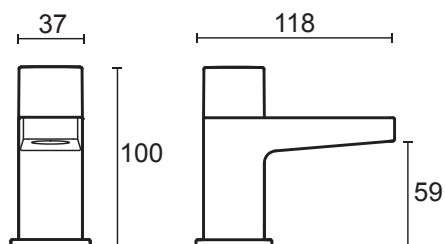

Mira Honesty

Chrome finish.

Mira Honesty Single lever Monobloc - 2.1815.001

Mira Honesty 2-hole basin pillars - 2.1815.002

Mira Honesty 2-hole bath pillars - 2.1815.003

Mira Honesty 2-handle 2-hole bath mixer - 2.1815.004

Mira Honesty 2-handle 2-hole bath shower mixer - 2.1815.005

To download other resources, and for more information and advice on our products just visit:
www.mirashowers.co.uk