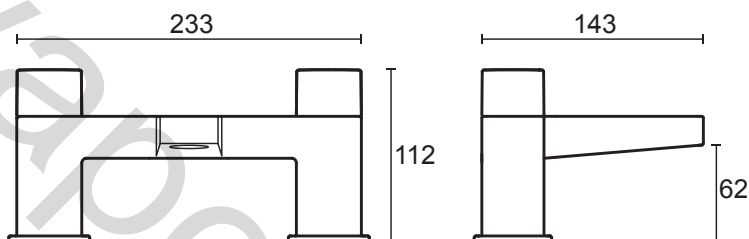

Mira Honesty

Chrome finish.

Mira Honesty Single lever Monobloc - 2.1815.001

Mira Honesty 2-hole basin pillars - 2.1815.002

Mira Honesty 2-hole bath pillars - 2.1815.003

Mira Honesty 2-handle 2-hole bath mixer - 2.1815.004

Mira Honesty 2-handle 2-hole bath shower mixer - 2.1815.005

To download other resources, and for more information and advice on our products just visit:
www.mirashowers.co.uk