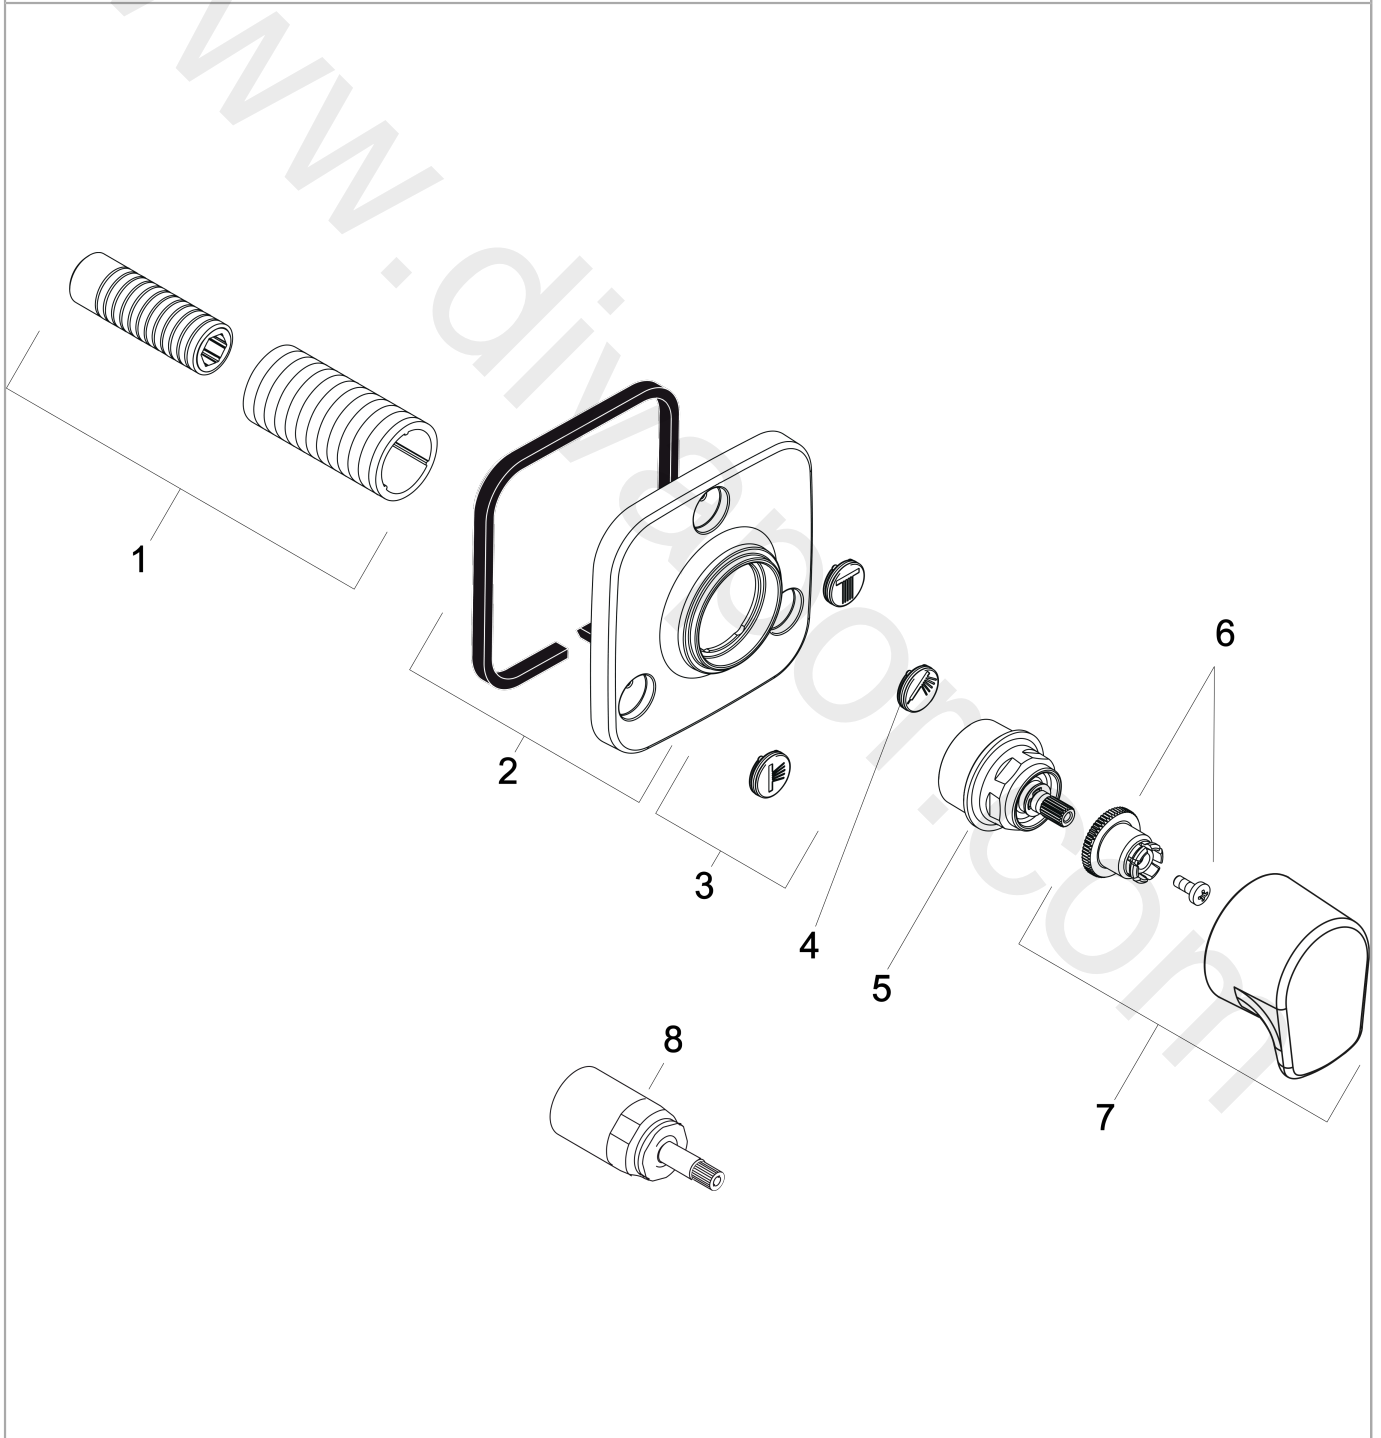

AXOR Bouroullec
Trio/ Quattro shut-off/ diverter valve for concealed installation with lever handle
Surfaces: Article Number: **19982000**

Exploded Drawing

Year of production: **06/13 - 12/17**

AXOR Bouroullec

Trio/ Quattro shut-off/ diverter valve for concealed installation with lever handle

Surfaces: Article Number: **19982000**

Spare part list

Year of production: **06/13 - 12/17**

Pos.		Article Number	Price	PU
1	fixing set	96392000	£ 35,00	1
2	escutcheon	95724000	£ 110,00	1
3	set of symbols	95238000	£ 25,00	1
4	O-ring 13x2	98128000	£ 3,30	1
5	nut	98677000	£ 35,00	1
6	handle fixing set	94184000	£ 6,10	1
7	handle	98499000	£ 110,00	1
8	extension 25 mm	96370000	£ 84,00	1