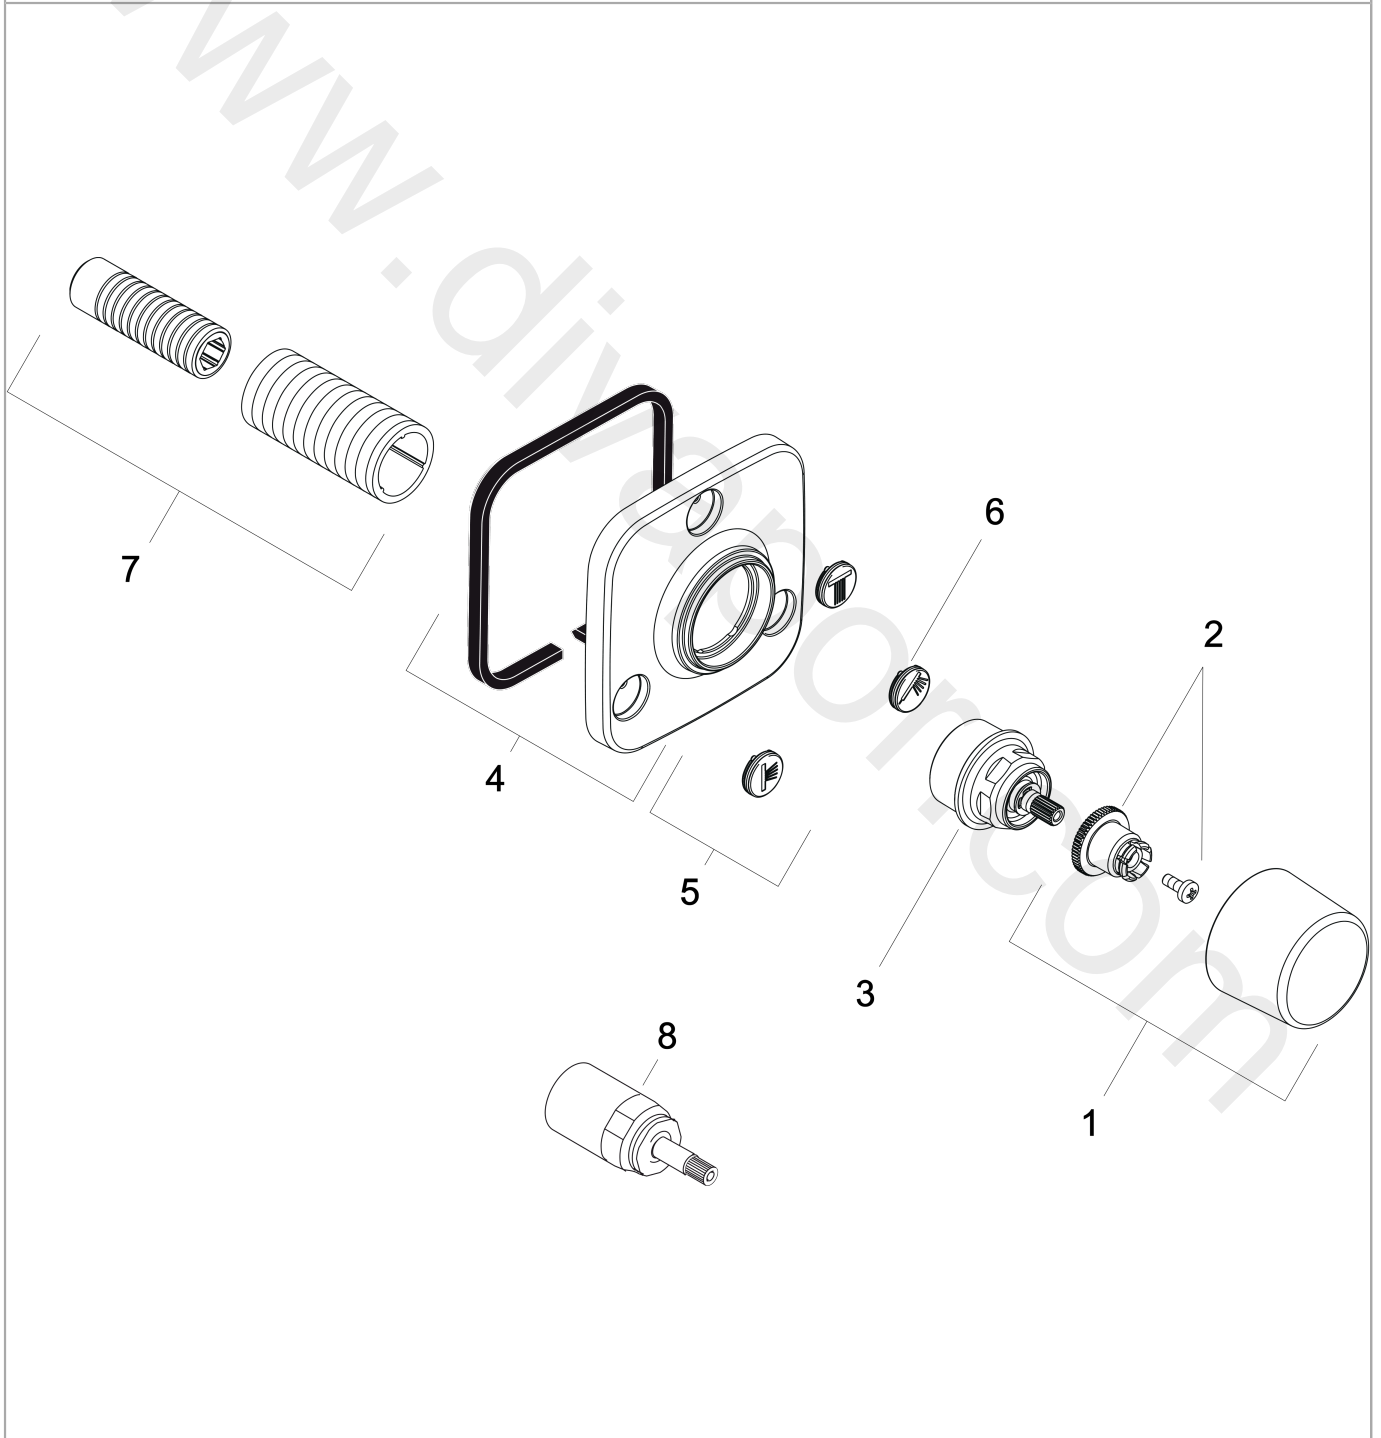

AXOR Bouroullec
Trio/ Quattro shut-off/ diverter valve for concealed installation
Surfaces: Article Number: **19981000**

Exploded Drawing

Year of production: **10/10 - 12/17**

AXOR Bouroullec
Trio/ Quattro shut-off/ diverter valve for concealed installation
 Surfaces: Article Number: **19981000**

Spare part list

Year of production: **10/10 - 12/17**

Pos.		Article Number	Price	PU
1	handle	95725000	£ 79,00	1
2	handle fixing set	94184000	£ 6,10	1
3	nut	98677000	£ 35,00	1
4	escutcheon	95724000	£ 110,00	1
5	set of symbols	95238000	£ 25,00	1
6	O-ring 13x2	98128000	£ 3,30	1
7	fixing set	96392000	£ 35,00	1