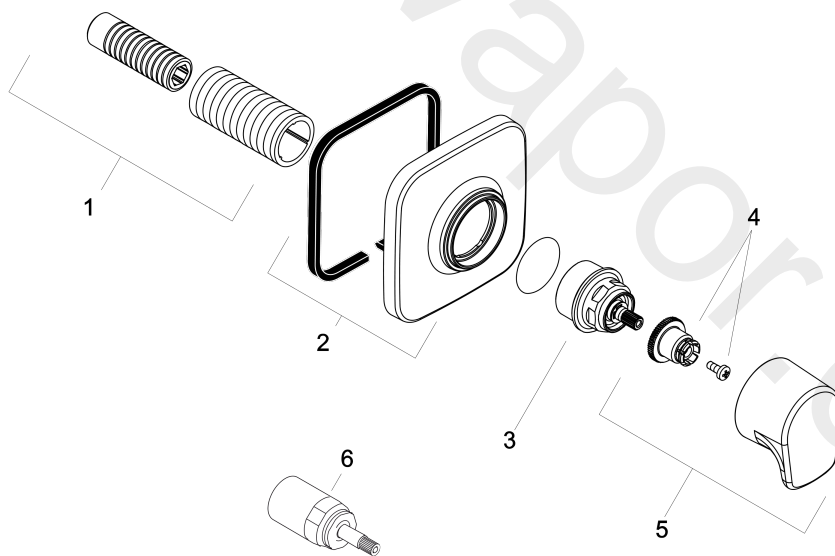

**AXOR Bouroullec**  
**Shut-off valve for concealed installation with lever handle**  
Surfaces: Article Number: **19972000**

## Exploded Drawing

Year of production: **06/13 - 12/17**

**AXOR Bouroullec**  
**Shut-off valve for concealed installation with lever handle**  
 Surfaces: Article Number: **19972000**

## Spare part list

Year of production: **06/13 - 12/17**

Pos.		Article Number	Price	PU
1	fixing set	96392000	£ 35,00	1
2	escutcheon	95713000	£ 110,00	1
3	nut	98677000	£ 35,00	1
4	handle fixing set	94184000	£ 6,10	1
5	handle	98498000	£ 64,00	1
6	extension 25 mm	96370000	£ 84,00	1