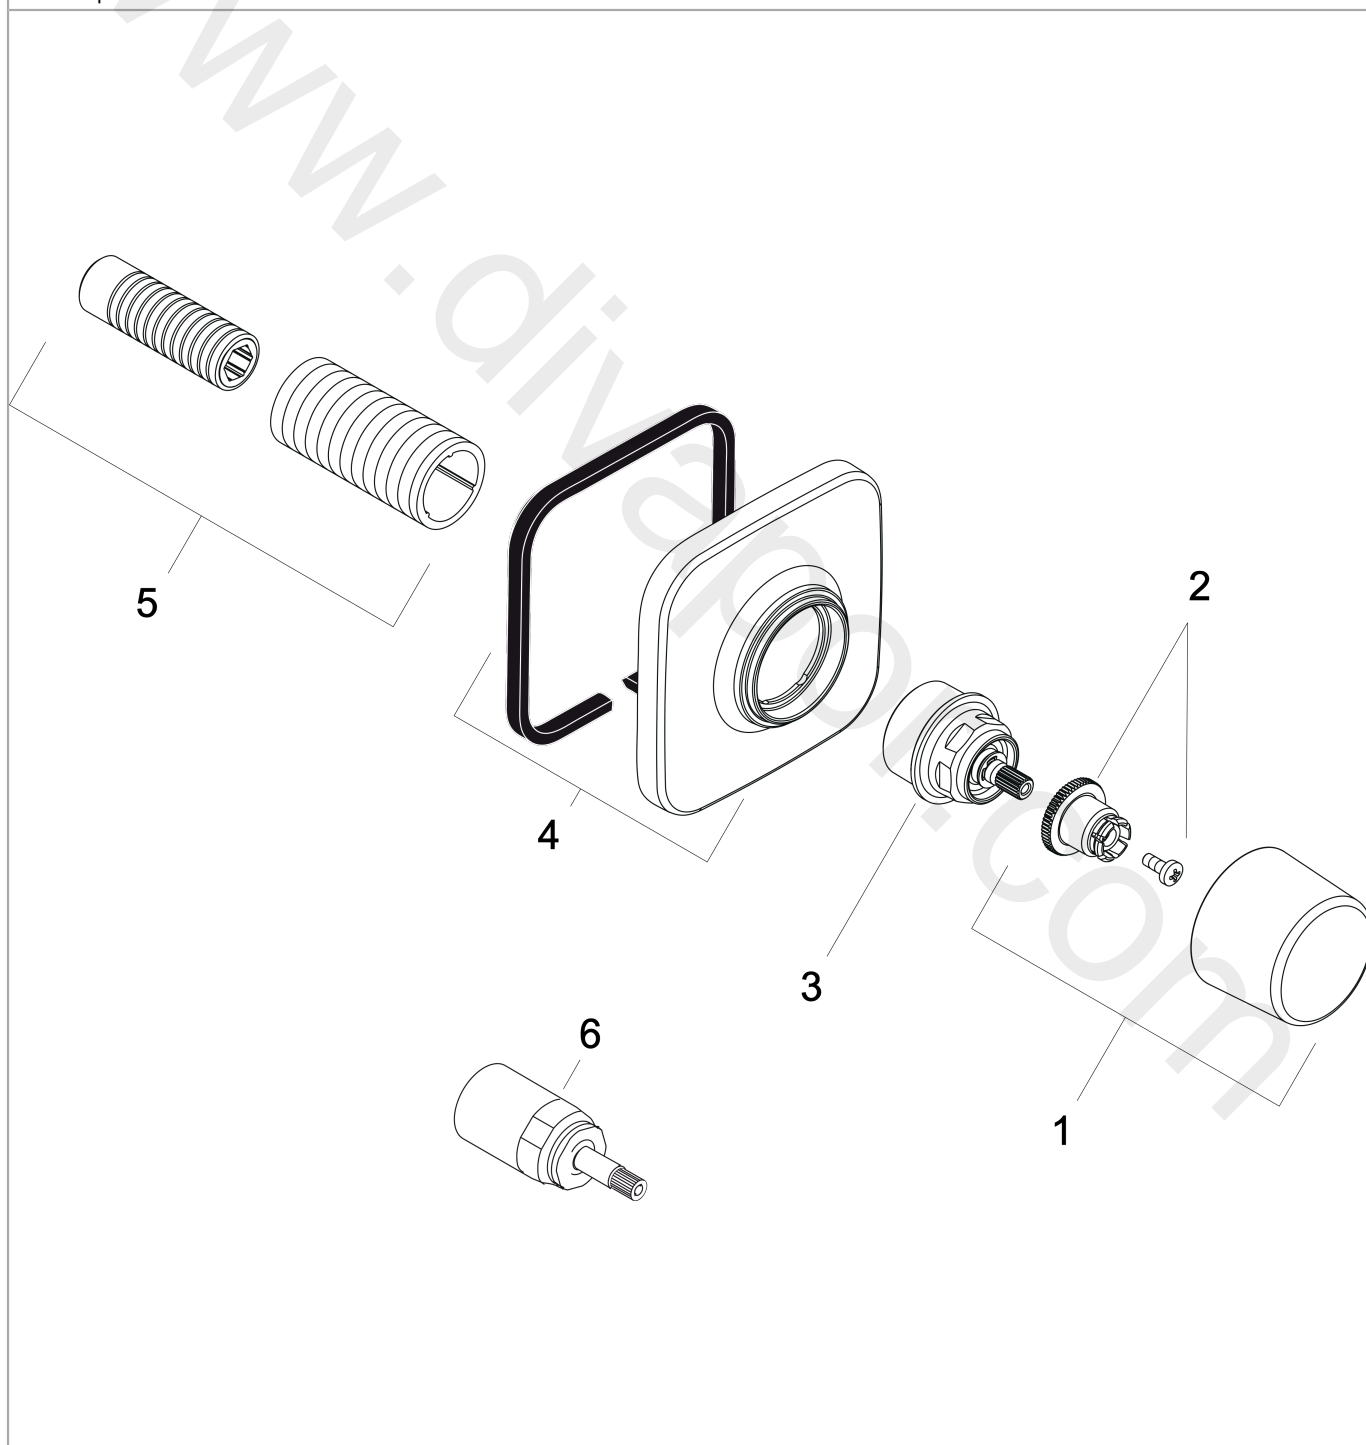

AXOR Bouroullec
Shut-off valve for concealed installation
Surfaces: Article Number: **19971000**

Exploded Drawing

Year of production: **10/10 - 01/18**

AXOR Bouroullec
Shut-off valve for concealed installation
 Surfaces: Article Number: **19971000**

Spare part list

Year of production: **10/10 - 01/18**

Pos.		Article Number	Price	PU
1	handle	95714000	£ 79,00	1
2	handle fixing set	94184000	£ 6,10	1
3	nut	98677000	£ 35,00	1
4	escutcheon	95713000	£ 110,00	1
5	fixing set	96392000	£ 35,00	1
6	extension 25 mm	96370000	£ 84,00	1