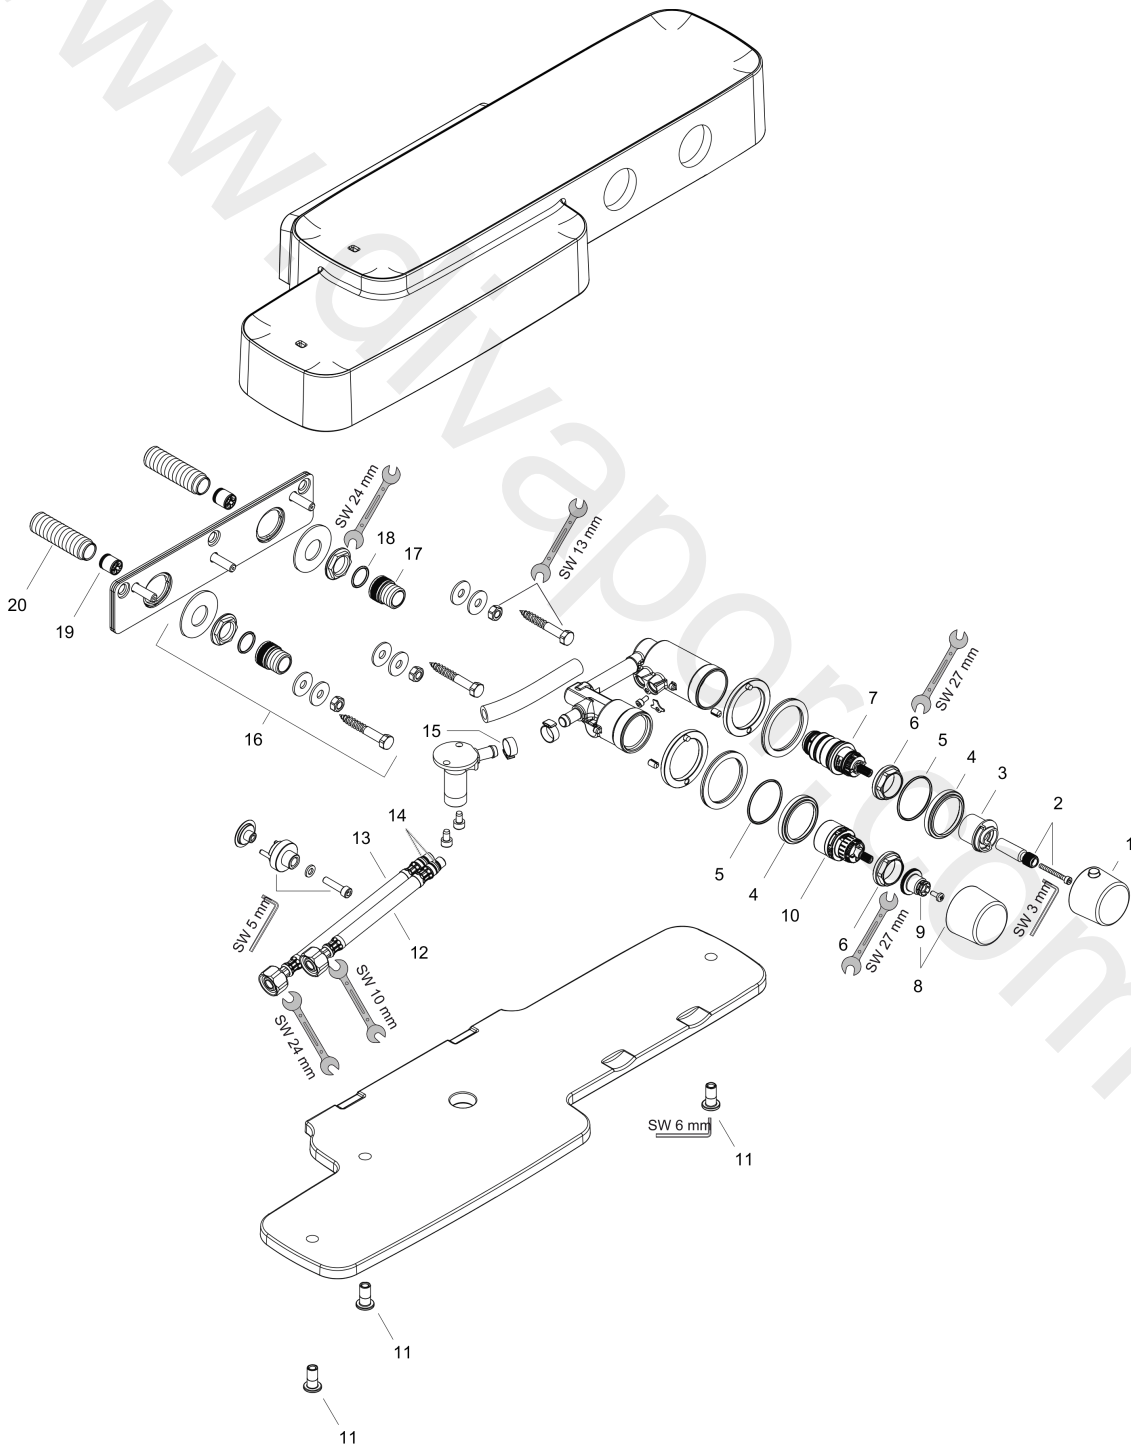

AXOR Bouroullec
Thermostatic shower mixer for exposed installation
 Surfaces: Article Number: **19761400**

Exploded Drawing

Year of production: **04/11 - 06/13**

AXOR Bouroullec
Thermostatic shower mixer for exposed installation
 Surfaces: Article Number: **19761400**

Spare part list

Year of production: **04/11 - 06/13**

| Pos. | | Article Number | Price | PU |
|------|---------------------------------|----------------|----------|----|
| 1 | handle for thermostat | 95715000 | £ 96,00 | 1 |
| 2 | adapter for handle | 98701000 | £ 9,00 | 1 |
| 3 | safety set | 95792000 | £ 6,10 | 1 |
| 4 | escutcheon | 95791000 | £ 51,00 | 1 |
| 5 | O-ring 41x2 | 98212000 | £ 3,30 | 1 |
| 6 | nut | 98913000 | £ 20,50 | 1 |
| 7 | thermostat cartridge | 98282000 | £ 110,00 | 1 |
| 8 | handle | 95725000 | £ 79,00 | 1 |
| 9 | handle fixing set | 94184000 | £ 6,10 | 1 |
| 10 | shut off unit | 95800000 | £ 64,00 | 1 |
| 11 | hollow screw | 95851000 | £ 43,00 | 1 |
| 12 | connection hose 400 mm M10x1 G½ | 95539000 | £ 51,00 | 1 |
| 13 | connection hose 700 mm M10x1 G½ | 95784000 | £ 35,00 | 1 |
| 14 | O-ring 8x1,75 | 97827000 | £ 3,30 | 1 |
| 15 | hose clamp 15,7-18,5 | 97551000 | £ 25,00 | 1 |
| 16 | mounting kit | 95785000 | £ 25,00 | 1 |
| 17 | connecting thread G½ | 95793000 | £ 51,00 | 1 |
| 18 | O-ring 18x2 | 98181000 | £ 6,10 | 1 |
| 19 | set of non return valves DW 15 | 94074000 | £ 16,10 | 1 |
| 20 | connecting thread G½ | 95786000 | £ 96,00 | 1 |