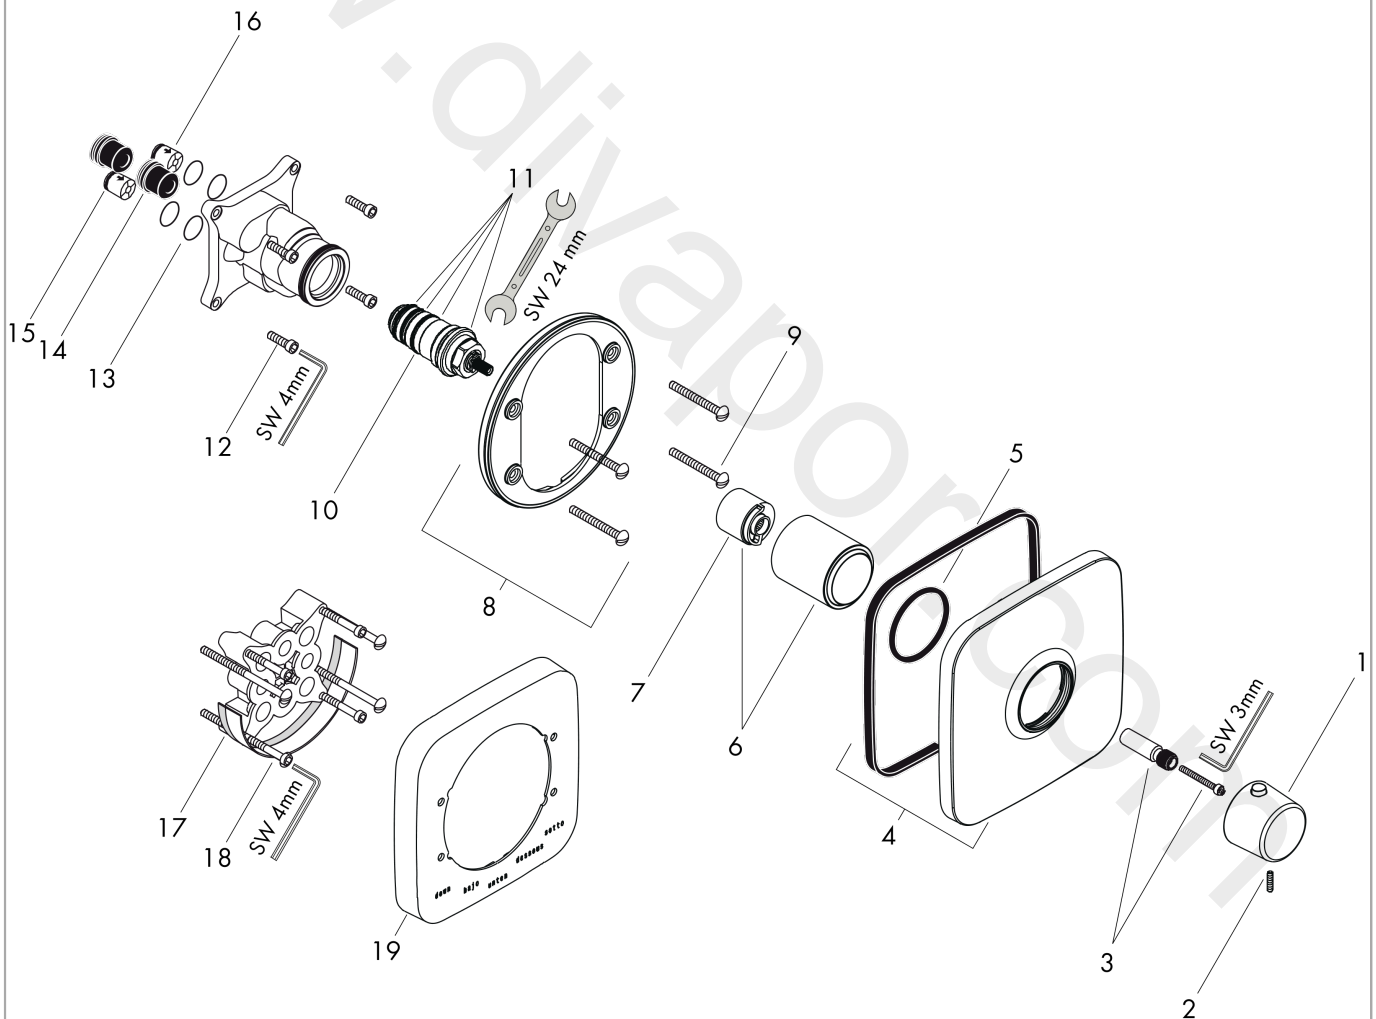

AXOR Bouroullec
Thermostatic mixer 43 l/min for concealed installation
Surfaces: Article Number: **19700000**

Exploded Drawing

Year of production: **10/10 - 12/17**

AXOR Bouroullec
Thermostatic mixer 43 l/min for concealed installation
 Surfaces: Article Number: **19700000**

Spare part list

Year of production: **10/10 - 12/17**

| Pos. | | Article Number | Price | PU |
|------|---|----------------|----------|----|
| 1 | handle for thermostat | 95716000 | £ 96,00 | 1 |
| 2 | hollow set screw M4x16 | 97663000 | £ 3,30 | 1 |
| 3 | adapter for handle | 98701000 | £ 9,00 | 1 |
| 4 | escutcheon | 95721000 | £ 173,00 | 1 |
| 5 | O-Ring 48x3 | 95508000 | £ 3,30 | 1 |
| 6 | sleeve | 98734000 | £ 79,00 | 1 |
| 7 | safety set for temperature control | 97334000 | £ 13,30 | 1 |
| 8 | holder for escutcheon | 98793000 | £ 43,00 | 1 |
| 9 | set of fixing screws | 96454000 | £ 9,00 | 1 |
| 10 | thermostat cartridge | 94282000 | £ 137,00 | 1 |
| 11 | sealing set | 95037000 | £ 51,00 | 1 |
| 12 | set of screws | 96525000 | £ 9,00 | 1 |
| 13 | O-ring 16x2 | 98133000 | £ 3,30 | 1 |
| 14 | noise reduction | 94073000 | £ 25,00 | 1 |
| 15 | non return valve (pressure-resistant up to 2 MPa) | 92594000 | £ 16,10 | 1 |
| 16 | set of non return valves DW 15 | 94074000 | £ 16,10 | 1 |
| 17 | extension 25 mm | 13595000 | £ 75,00 | 1 |
| 18 | set of fixing screws | 97747000 | £ 3,30 | 1 |
| 19 | extension 22 mm | 19427000 | £ 96,00 | 1 |
| a | concealed item | 01800180 | £ 163,00 | 1 |
| b | non return valve with filter | 92499000 | £ 16,10 | 1 |