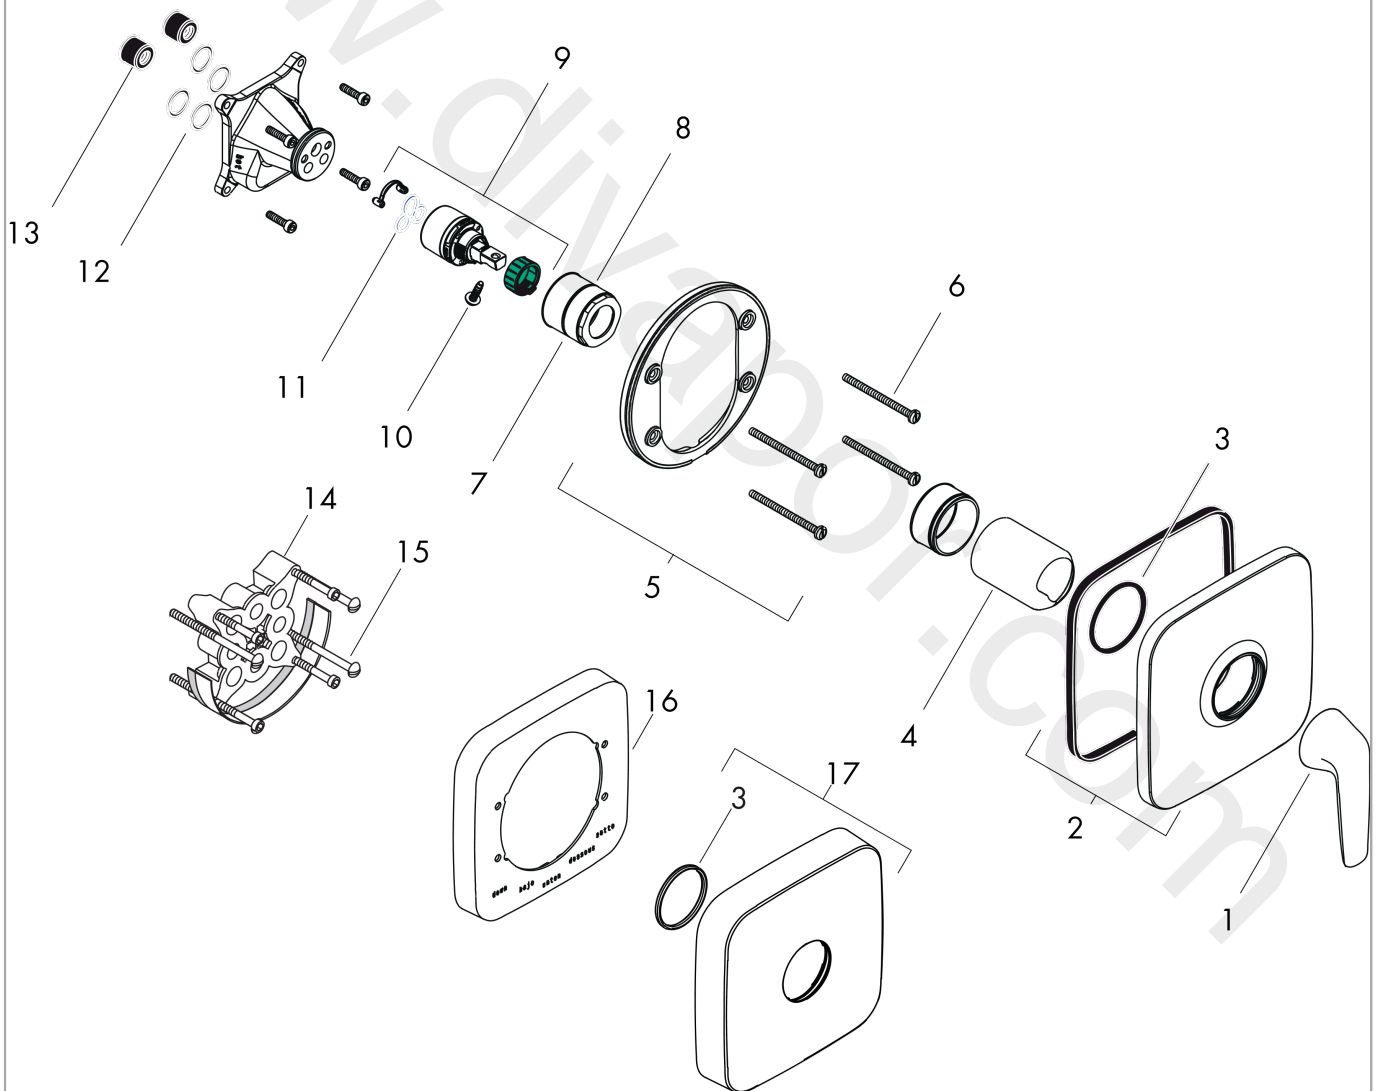

**AXOR Bouroullec**  
**Single lever shower mixer for concealed installation**  
Surfaces: Article Number: **19621000**

## Exploded Drawing

Year of production: **01/17 - 09/19**

**AXOR Bouroullec**  
**Single lever shower mixer for concealed installation**  
 Surfaces: Article Number: **19621000**

## Spare part list

Year of production: **01/17 - 09/19**

Pos.		Article Number	Price	PU
1	handle	95720000	£ 79,00	1
2	escutcheon	95721000	£ 173,00	1
3	O-Ring 48x3	95508000	£ 3,30	1
4	flange	98684000	£ 43,00	1
5	holder for escutcheon	98793000	£ 43,00	1
6	set of fixing screws	96454000	£ 9,00	1
7	nut	98796000	£ 43,00	1
8	O-ring 30x1,5	98433000	£ 3,30	1
9	O-ring 39x1,5	98400000	£ 3,30	1
10	noise reduction	94073000	£ 25,00	1
11	cartridge, assy	92730000	£ 35,00	1
12	locking screw for handle	95140000	£ 6,10	1
13	seal	95008000	£ 9,00	1
14	extension 25 mm	13595000	£ 75,00	1
15	set of fixing screws	97747000	£ 3,30	1
16	extension 22 mm	19427000	£ 96,00	1
17	escutcheon height = 33 mm (when wall is not deep enough).	14971000	£ 87,00	1
a	concealed item	01800180	£ 163,00	1
b	adapter for exchanged connections	93181000	£ 275,00	1