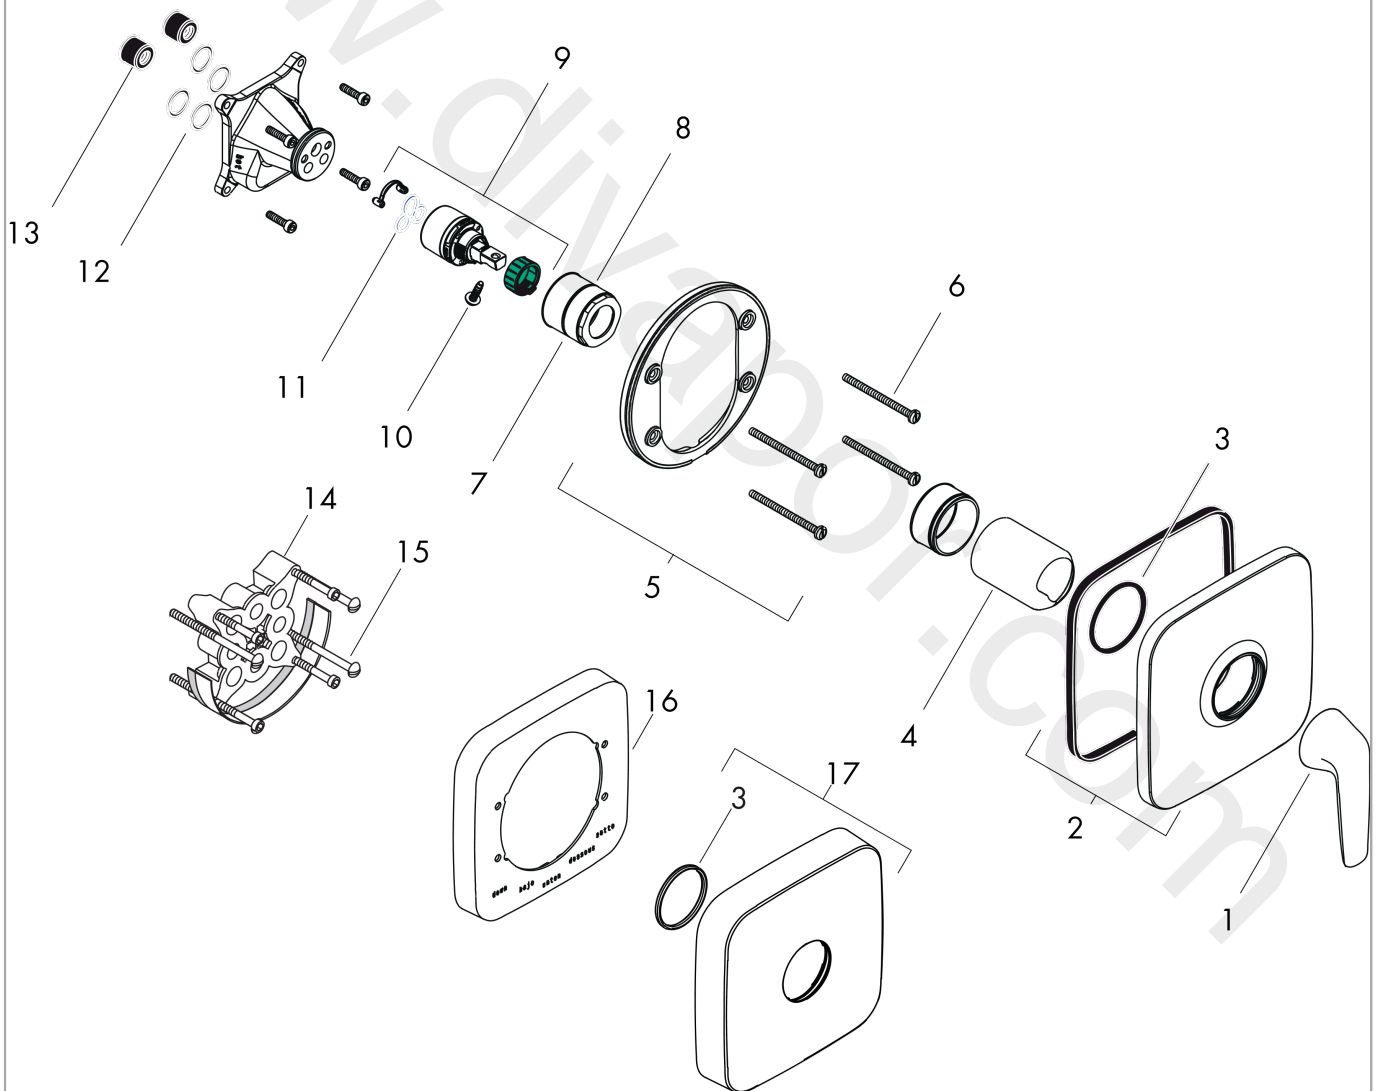

AXOR Bouroullec
Single lever shower mixer for concealed installation
Surfaces: Article Number: **19621000**

Exploded Drawing

Year of production: **10/10 - 12/16**

AXOR Bouroullec
Single lever shower mixer for concealed installation
 Surfaces: Article Number: **19621000**

Spare part list

Year of production: **10/10 - 12/16**

Pos.		Article Number	Price	PU
1	handle	95720000	£ 79,00	1
2	escutcheon	95721000	£ 173,00	1
3	O-Ring 48x3	95508000	£ 3,30	1
4	flange	98684000	£ 43,00	1
5	holder for escutcheon	98793000	£ 43,00	1
6	set of fixing screws	96454000	£ 9,00	1
7	nut	98796000	£ 43,00	1
8	O-ring 39x1,5	98400000	£ 3,30	1
9	cartridge, assy	92730000	£ 35,00	1
10	locking screw for handle	95140000	£ 6,10	1
11	seal	95008000	£ 9,00	1
12	O-ring 16x2	98133000	£ 3,30	1
13	noise reduction	94073000	£ 25,00	1
14	extension 25 mm	13595000	£ 75,00	1
15	set of fixing screws	97747000	£ 3,30	1
16	extension 22 mm	19427000	£ 96,00	1
17	escutcheon height = 33 mm (when wall is not deep enough).	14971000	£ 87,00	1
a	concealed item	01800180	£ 163,00	1