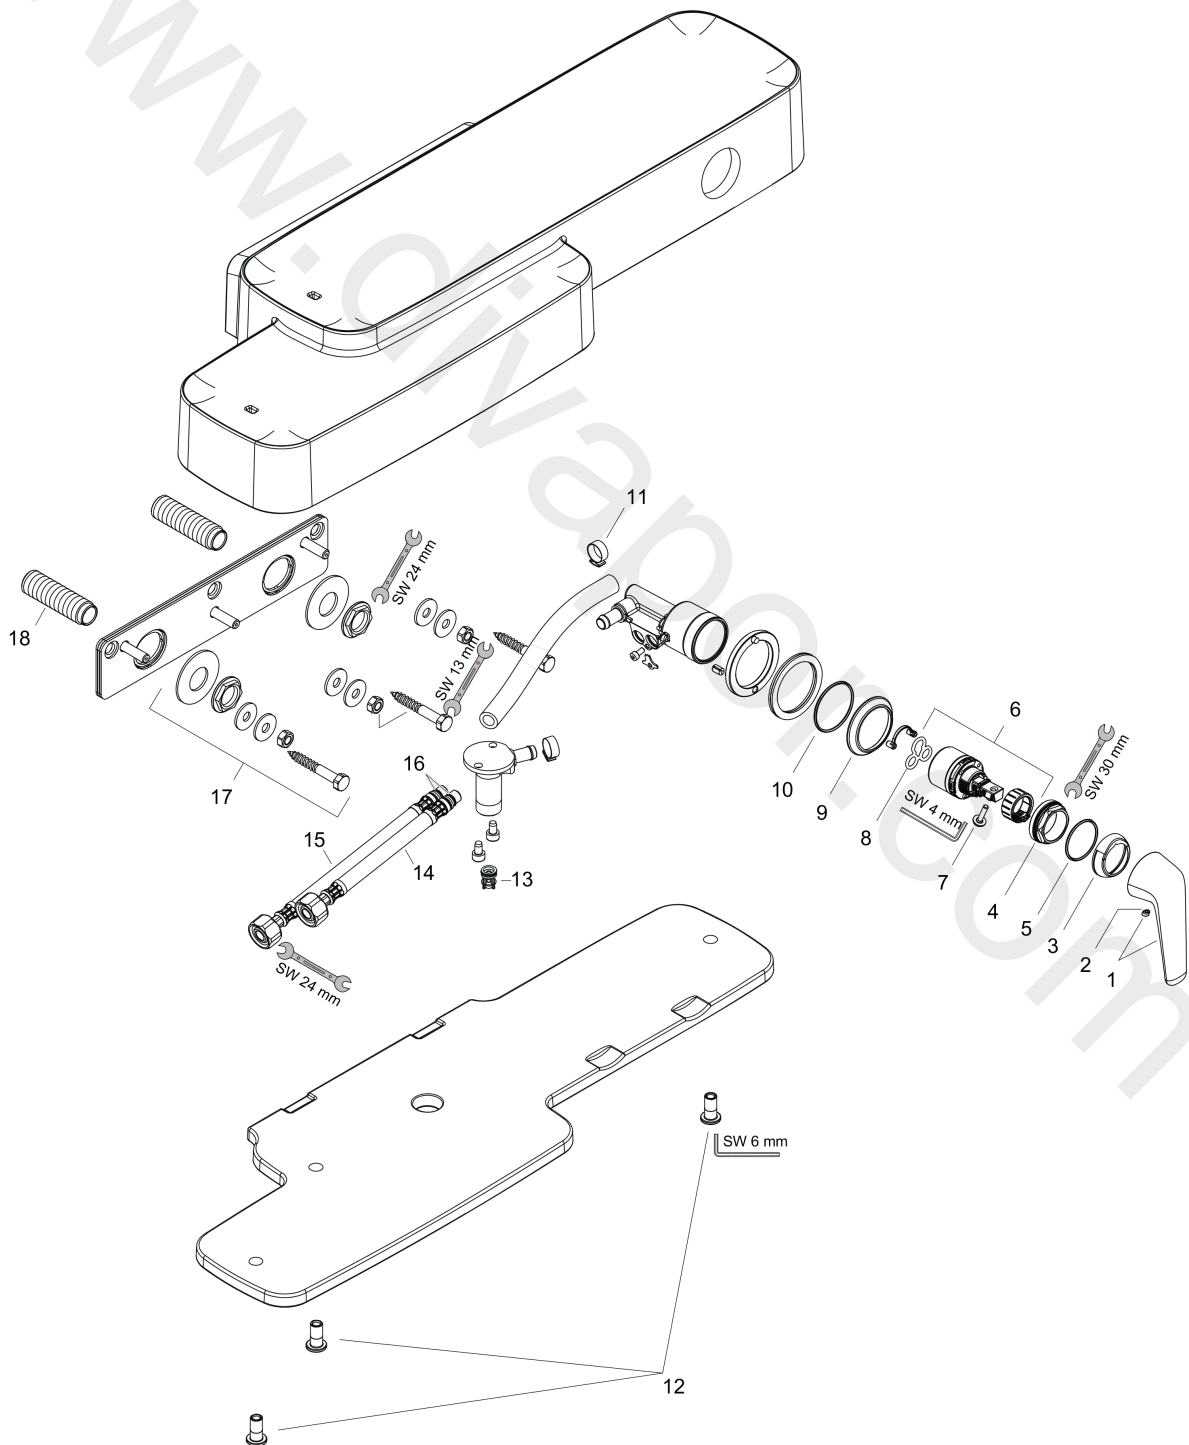

AXOR Bouroullec
Single lever shower mixer for exposed installation
 Surfaces: Article Number: **19620400**

Exploded Drawing

Year of production: **04/11 - 12/14**

AXOR Bouroullec
Single lever shower mixer for exposed installation
 Surfaces: Article Number: **19620400**

Spare part list

Year of production: **04/11 - 12/14**

Pos.		Article Number	Price	PU
1	handle	95781000	£ 137,00	1
2	screw cover	96338000	£ 3,30	1
3	flange	96763000	£ 9,00	1
4	nut	97209000	£ 16,10	1
5	O-Ring 32x2	98193000	£ 3,30	1
6	cartridge, assy	92730000	£ 35,00	1
7	locking screw for handle	95140000	£ 6,10	1
8	seal	95008000	£ 9,00	1
9	escutcheon	95782000	£ 43,00	1
10	O-ring 41x2	98212000	£ 3,30	1
11	hose clamp 15,7-18,5	97551000	£ 25,00	1
12	hollow screw	95851000	£ 43,00	1
13	non return valve	95699000	£ 16,10	1
14	connection hose 400 mm M10x1 G½	95539000	£ 51,00	1
15	connection hose 700 mm M10x1 G½	95784000	£ 35,00	1
16	O-ring 8x1,75	97827000	£ 3,30	1
17	mounting kit	95785000	£ 25,00	1
18	connecting thread G½	95786000	£ 96,00	1
a	hexagon socket screw M6x10	92847000	£ 3,30	1