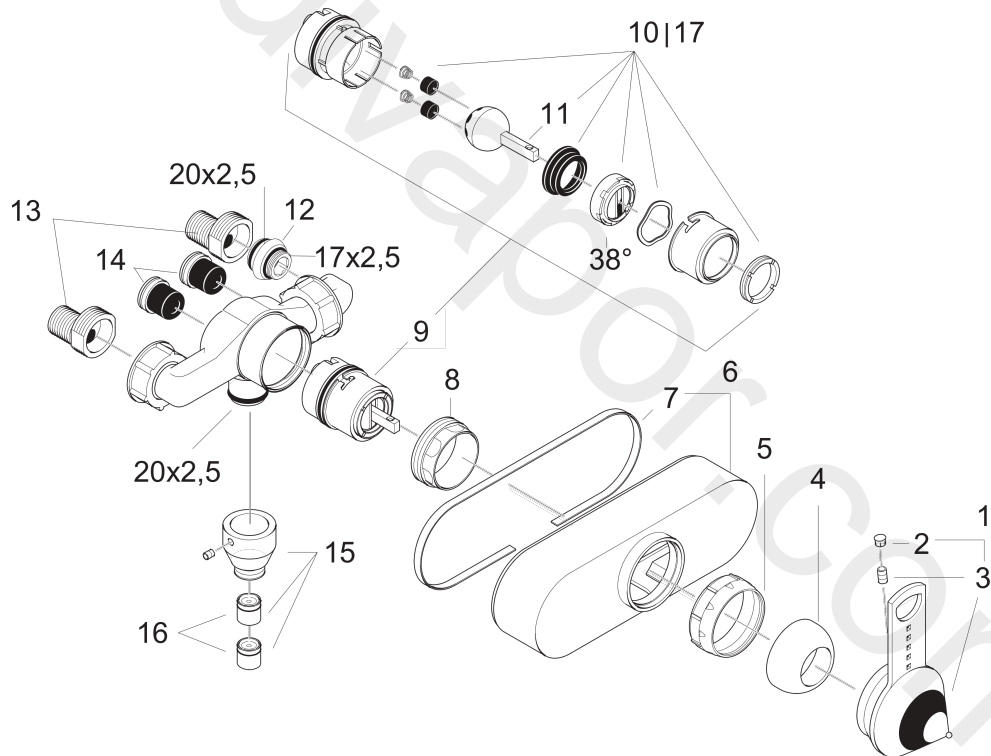

AXOR 1901
Single Lever Shower Mixer for exposed fitting
Surfaces: Article Number: **19600400**

Exploded Drawing

Year of production: **01/98 - 11/03**

AXOR 1901
Single Lever Shower Mixer for exposed fitting
 Surfaces: Article Number: **19600400**

Spare part list

Year of production: **01/98 - 11/03**

Pos.		Article Number	Price	PU
1	handle	19091400	£ 224,00	1
2	screw cover	94063450	£ 9,00	1
3	hollow set screw M6x10 DIN 916	96029000	£ 3,30	1
4	flange	94261450	£ 51,00	1
5	nut	96463000	-	1
6	escutcheon	13983450	£ 79,00	1
7	seal	96032000	£ 9,00	1
8	nut	97468000	-	1
9	cartridge, assy	14096000	£ 110,00	1
10	service set with service tool	13952000	£ 43,00	1
11	mixer ball	13964000	£ 51,00	1
12	connecting thread	97233000	£ 20,50	1
13	ball S - unions	13989000	£ 43,00	1
14	noise reduction with screw	98721000	£ 35,00	1
15	Hose Connection	96038450	-	1
16	set of non return valves DW 15	94074000	£ 16,10	1
17	service set without service tool	98804000	£ 35,00	1
a	ball s-unions 120 - 180 mm	13988000	£ 137,00	1