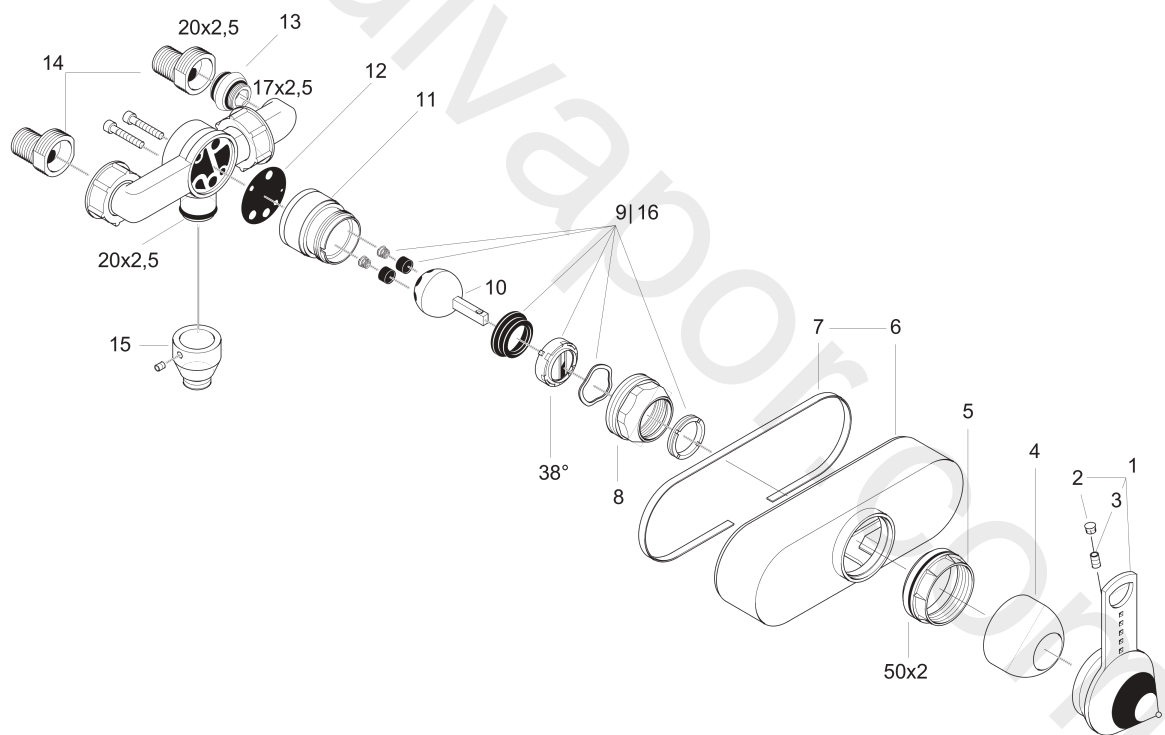

AXOR 1901
Single Lever Shower Mixer for exposed fitting
Surfaces: Article Number: **19600400**

Exploded Drawing

Year of production: **11/91 - 12/97**

AXOR 1901
Single Lever Shower Mixer for exposed fitting
 Surfaces: Article Number: **19600400**

Spare part list

Year of production: 11/91 - 12/97

Pos.		Article Number	Price	PU
1	handle	19091400	£ 224,00	1
2	screw cover	94063450	£ 9,00	1
3	hollow set screw M6x10 DIN 916	96029000	£ 3,30	1
4	flange	94261450	£ 51,00	1
5	nut	96463000	-	1
6	escutcheon	13983450	£ 79,00	1
7	seal	96032000	£ 9,00	1
8	nut	97468000	-	1
9	service set with service tool	13952000	£ 43,00	1
10	mixer ball	13964000	£ 51,00	1
11	mixing body	96040000	£ 51,00	1
12	washer	13472000	-	1
13	connecting thread	97233000	£ 20,50	1
14	ball S - unions	13989000	£ 43,00	1
15	Hose Connection	96038450	-	1
16	service set without service tool	98804000	£ 35,00	1
a	ball s-unions 120 - 180 mm	13988000	£ 137,00	1