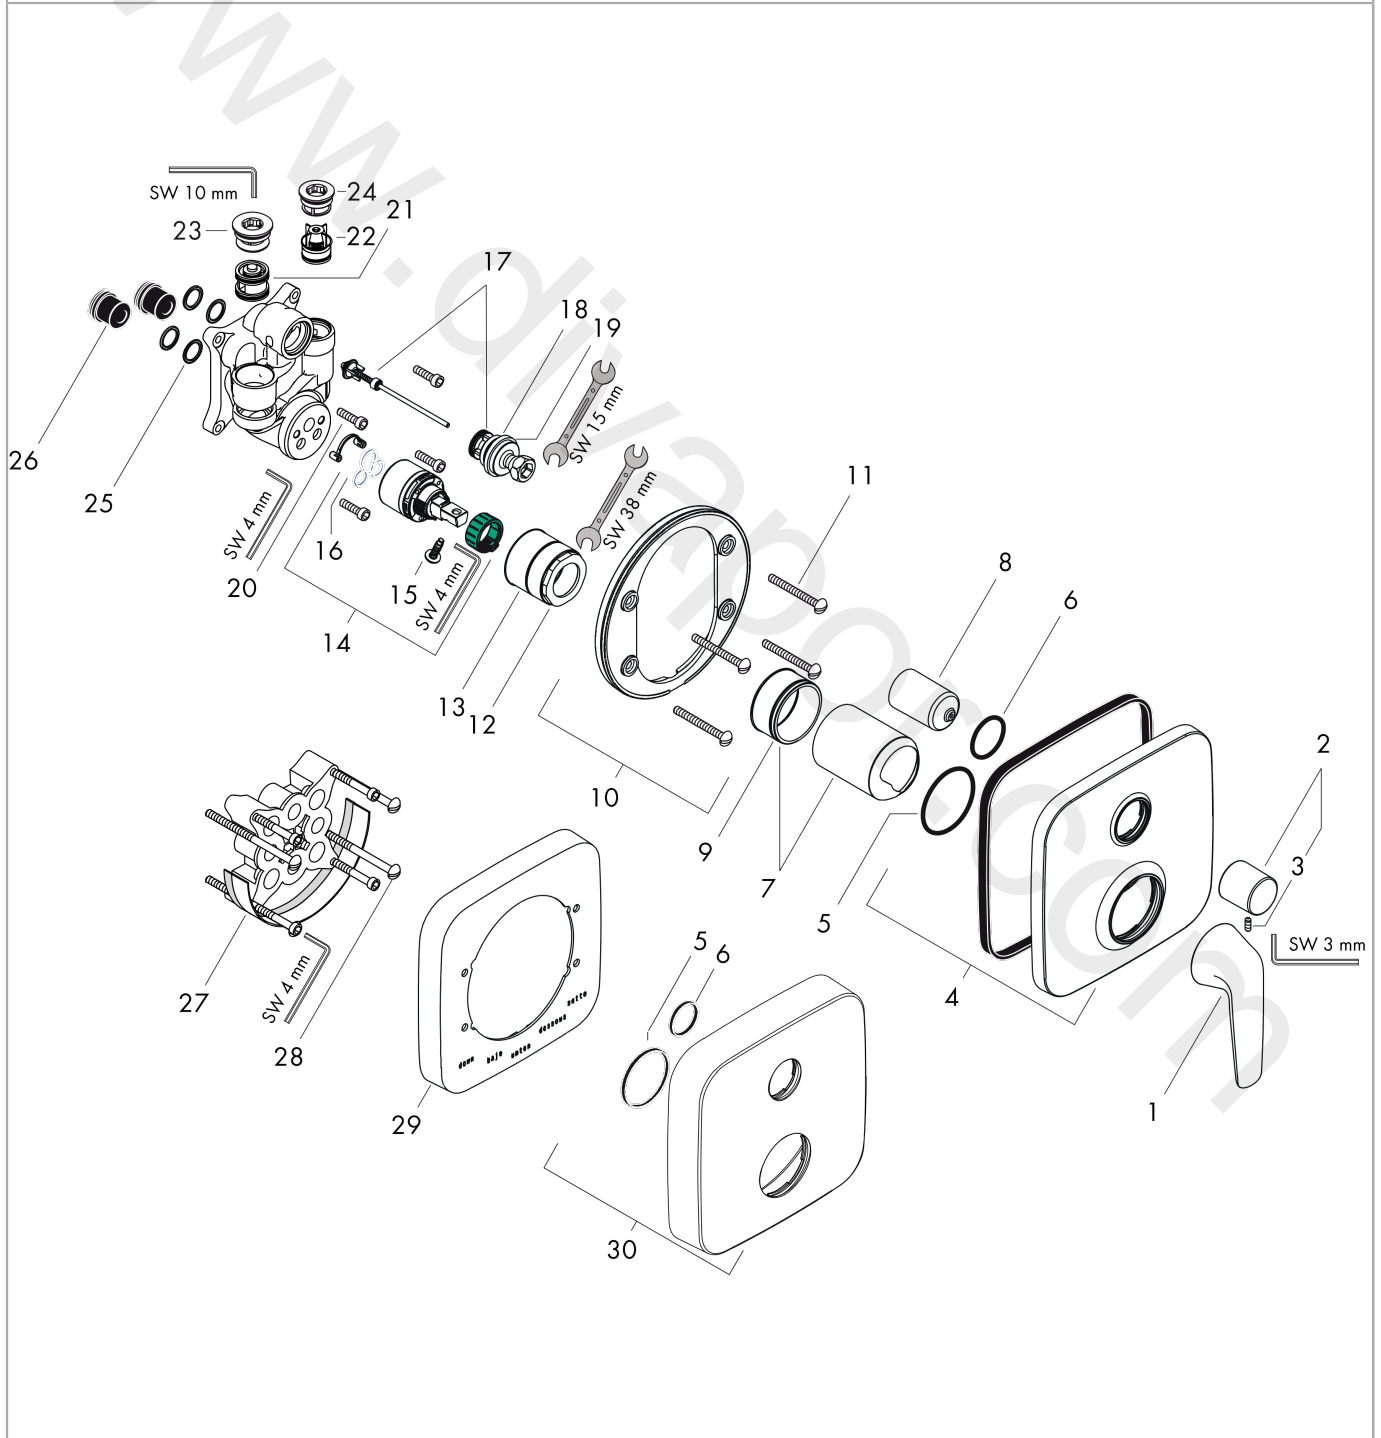

AXOR Bouroullec
Single lever bath mixer for concealed installation with integrated security combination
according to EN1717
 Surfaces: Article Number: **19422000**

Exploded Drawing

Year of production: **02/13 - 12/15**

AXOR Bouroullec

Single lever bath mixer for concealed installation with integrated security combination according to EN1717

Surfaces: Article Number: **19422000**

Spare part list

Year of production: **02/13 - 12/15**

Pos.		Article Number	Price	PU
1	handle	95720000	£ 79,00	1
2	diverter knob cpl.	95722000	£ 79,00	1
3	hollow set screw M4x10	97667000	£ 3,30	1
4	escutcheon	95723000	£ 224,00	1
5	O-Ring 48x3	95508000	£ 3,30	1
6	O-ring 29x3	98371000	£ 6,10	1
7	flange	98684000	£ 43,00	1
8	sleeve	95764000	£ 64,00	1
9	O-ring 43x1,5	98148000	£ 3,30	1
10	holder for escutcheon	98793000	£ 43,00	1
11	set of fixing screws	96454000	£ 9,00	1
12	nut	98796000	£ 43,00	1
13	O-ring 39x1,5	98400000	£ 3,30	1
14	cartridge, assy	92730000	£ 35,00	1
15	locking screw for handle	95140000	£ 6,10	1
16	seal	95008000	£ 9,00	1
17	selector assy	95014000	£ 64,00	1
18	O-ring 16x2,3	98207000	£ 3,30	1
19	O-ring 20x2,5	92602000	£ 6,10	1
20	set of screws	96525000	£ 9,00	1
21	vacuum breaker	96753000	£ 16,10	1
22	non return valve	96655000	£ 13,30	1
23	O-Ring 22x2	98185000	£ 3,30	1
24	O-ring 19x2	98426000	£ 3,30	1
25	O-ring 16x2	98133000	£ 3,30	1
26	noise reduction	94073000	£ 25,00	1
27	extension 25 mm	13595000	£ 75,00	1
28	set of fixing screws	97747000	£ 3,30	1
29	extension 22 mm	19427000	£ 96,00	1
30	escutcheon height = 33 mm (when wall is not deep enough).	14972000	£ 87,00	1
a	concealed item	01800180	£ 163,00	1