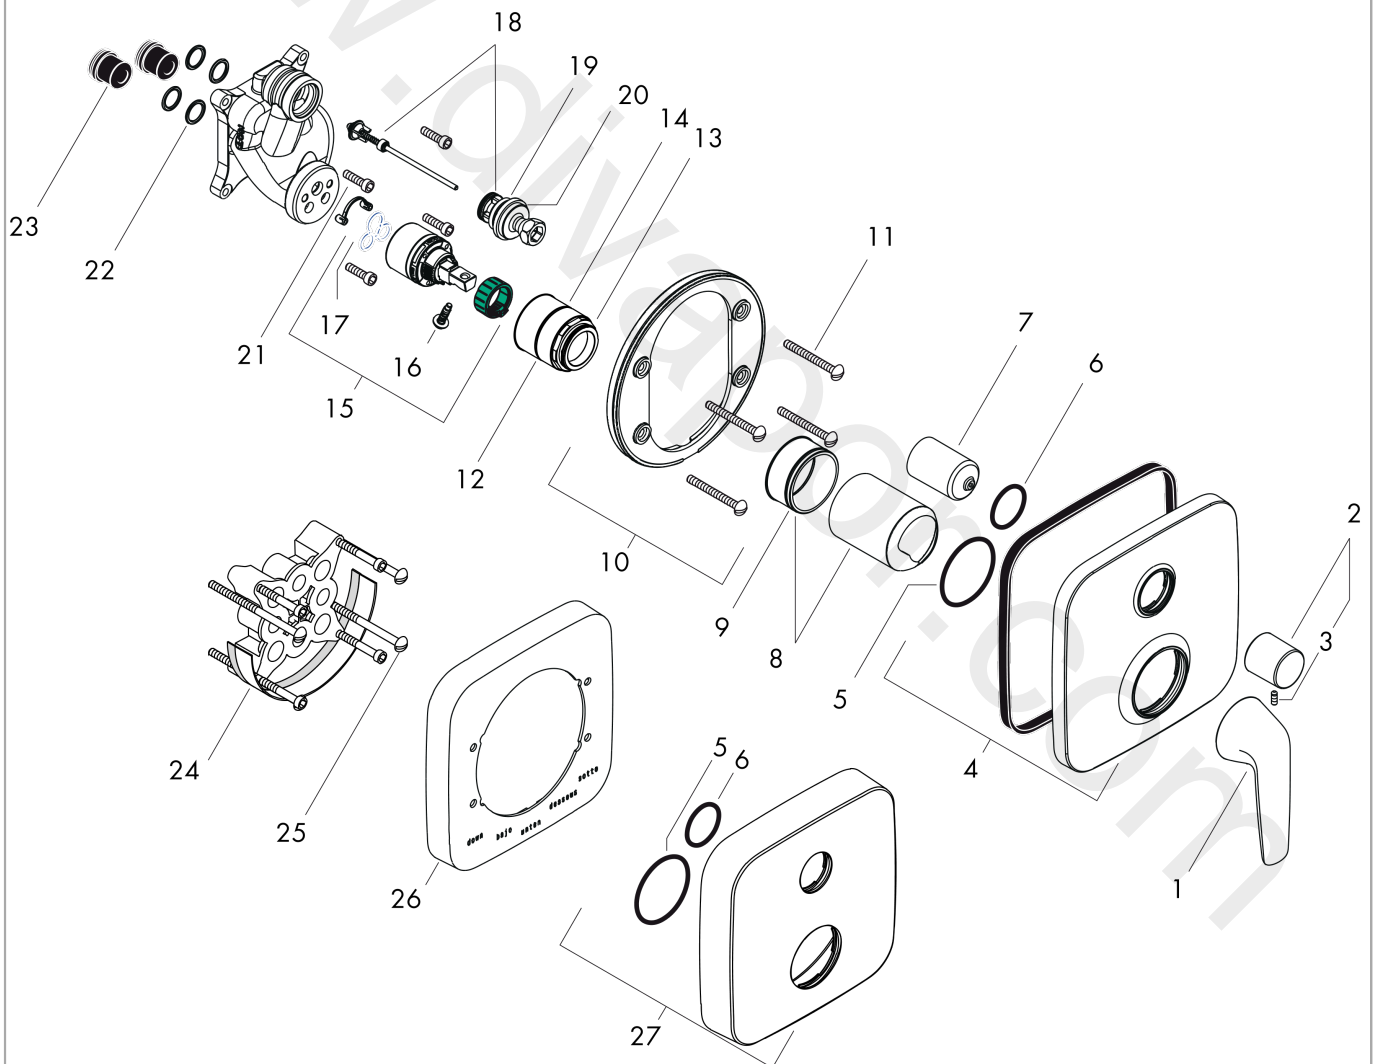

AXOR Bouroullec
Single lever bath mixer for concealed installation
Surfaces: Article Number: **19421000**

Exploded Drawing

Year of production: **01/16 - 01/19**

AXOR Bouroullec
Single lever bath mixer for concealed installation
 Surfaces: Article Number: **19421000**

Spare part list

Year of production: **01/16 - 01/19**

Pos.		Article Number	Price	PU
1	handle	95720000	£ 79,00	1
2	diverter knob cpl.	95722000	£ 79,00	1
3	hollow set screw M4x10	97667000	£ 3,30	1
4	escutcheon	95723000	£ 224,00	1
5	O-Ring 48x3	95508000	£ 3,30	1
6	O-ring 29x3	98371000	£ 6,10	1
7	flange	98684000	£ 43,00	1
8	sleeve	95764000	£ 64,00	1
9	O-ring 43x1,5	98148000	£ 3,30	1
10	holder for escutcheon	98793000	£ 43,00	1
11	set of fixing screws	96454000	£ 9,00	1
12	nut	98796000	£ 43,00	1
13	O-ring 30x1,5	98433000	£ 3,30	1
14	O-ring 39x1,5	98400000	£ 3,30	1
15	cartridge, assy	92730000	£ 35,00	1
16	locking screw for handle	95140000	£ 6,10	1
17	seal	95008000	£ 9,00	1
18	selector assy	95014000	£ 64,00	1
19	O-ring 17x2	98199000	£ 3,30	1
20	O-ring 20x2,5	92602000	£ 6,10	1
21	set of screws	96525000	£ 9,00	1
22	O-ring 16x2	98133000	£ 3,30	1
23	noise reduction	94073000	£ 25,00	1
24	extension 25 mm	13595000	£ 75,00	1
25	set of fixing screws	97747000	£ 3,30	1
26	extension 22 mm	19427000	£ 96,00	1
27	escutcheon height = 33 mm (when wall is not deep enough).	14972000	£ 87,00	1
a	concealed item	01800180	£ 163,00	1