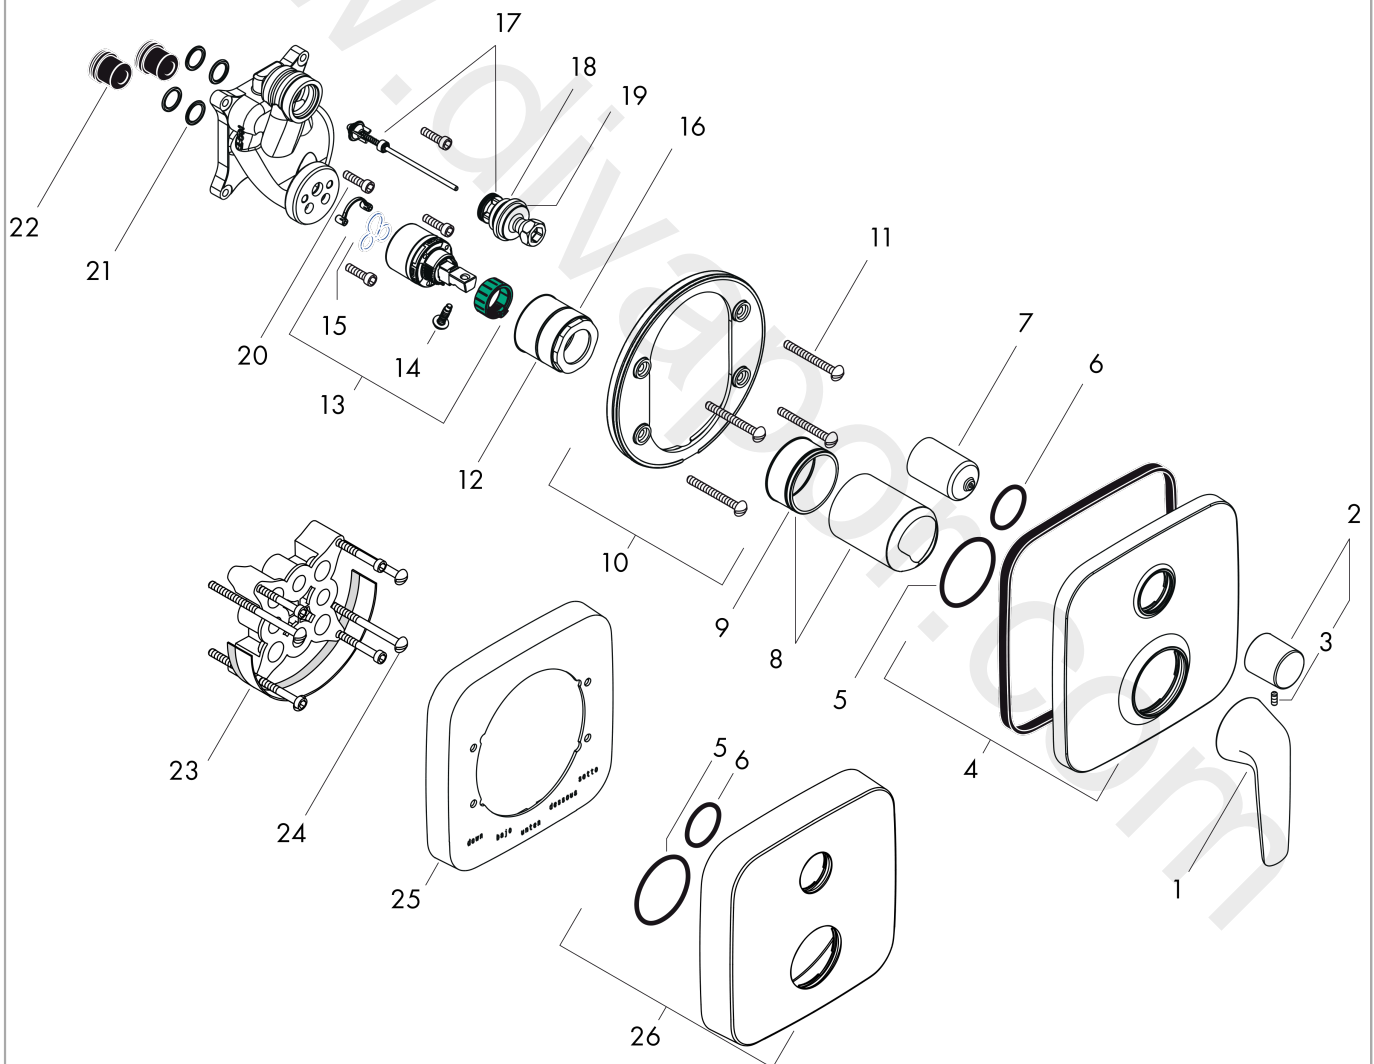

**AXOR Bouroullec**  
**Single lever bath mixer for concealed installation**  
Surfaces: Article Number: **19421000**

## Exploded Drawing

Year of production: **10/10 - 12/15**

**AXOR Bouroullec**  
**Single lever bath mixer for concealed installation**  
 Surfaces: Article Number: **19421000**