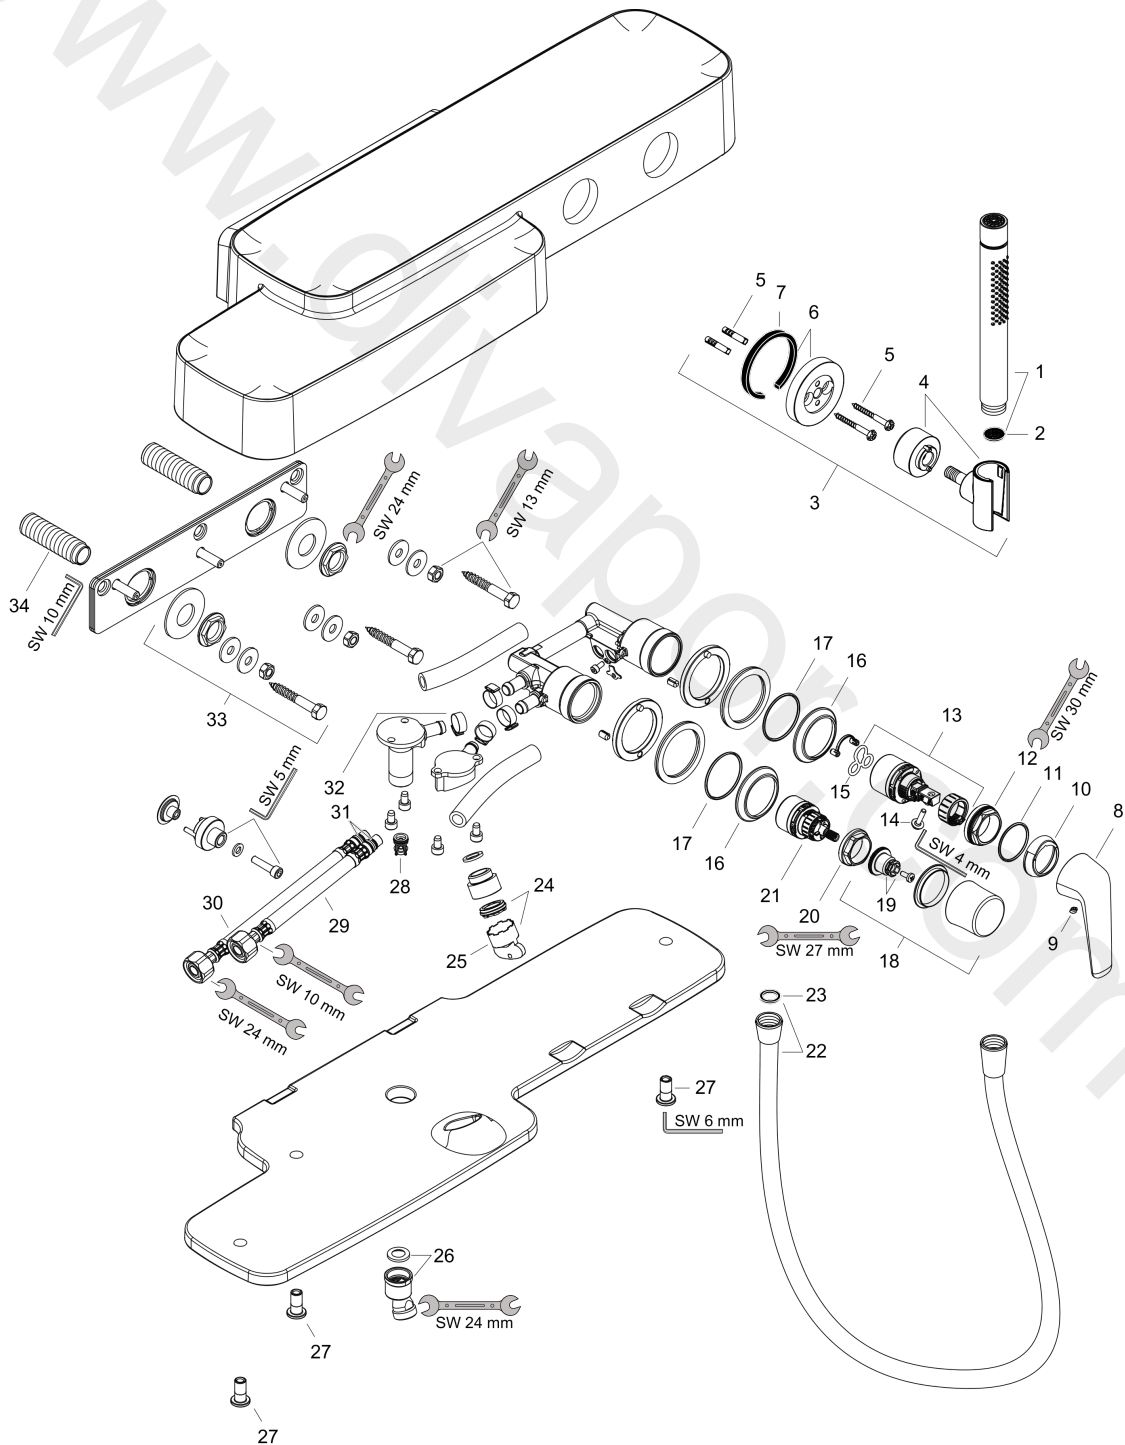

AXOR Bouroullec
Single lever bath mixer for exposed installation
 Surfaces: Article Number: **19420400**

Exploded Drawing

Year of production: **03/11 - 12/14**

AXOR Bouroullec
Single lever bath mixer for exposed installation
 Surfaces: Article Number: **19420400**

Spare part list

Year of production: **03/11 - 12/14**

Pos.		Article Number	Price	PU
1	handshower	28532000	£ 223,00	1
2	filter packing	94246000	£ 3,30	1
3	shower holder	39525000	£ 126,00	1
4	shower holder, assy	97705000	£ 96,00	1
5	mounting set	40916000	£ 6,10	1
6	escutcheon	97716000	£ 79,00	1
7	seal	97530000	£ 6,10	1
8	handle	95781000	£ 137,00	1
9	screw cover	96338000	£ 3,30	1
10	flange	96763000	£ 9,00	1
11	O-ring 29x2	98391000	£ 3,30	1
12	nut	97209000	£ 16,10	1
13	cartridge, assy	92730000	£ 35,00	1
14	locking screw for handle	95140000	£ 6,10	1
15	seal	95008000	£ 9,00	1
16	escutcheon	95782000	£ 43,00	1
17	O-ring 41x2	98212000	£ 3,30	1
18	handle	95788000	£ 79,00	1
19	handle fixing set	94184000	£ 6,10	1
20	nut	98913000	£ 20,50	1
21	shut off unit with selector	98283000	£ 79,00	1
22	shower hose Isiflex'B 1,25 m	28272000	£ 36,00	1
23	seal	98058000	£ 3,30	1
24	aerator swivelling M24x1 (25 l/min)	95789000	£ 16,10	1
25	special tool	95290000	£ 9,00	1
26	ball joint	95790000	£ 64,00	1
27	hollow screw	95851000	£ 43,00	1
28	non return valve	95699000	£ 16,10	1
29	connection hose 400 mm M10x1 G½	95539000	£ 51,00	1
30	connection hose 700 mm M10x1 G½	95784000	£ 35,00	1
31	O-ring 8x1,75	97827000	£ 3,30	1
32	hose clamp 15,7-18,5	97551000	£ 25,00	1
33	mounting kit	95785000	£ 25,00	1
34	connecting thread G½	95786000	£ 96,00	1

AXOR Bouroullec
Single lever bath mixer for exposed installation
Surfaces: Article Number: **19420400**

Spare part list

Year of production: **03/11 - 12/14**

Pos.		Article Number	Price	PU
a	hexagon socket screw M6x10	92847000	£ 3,30	1