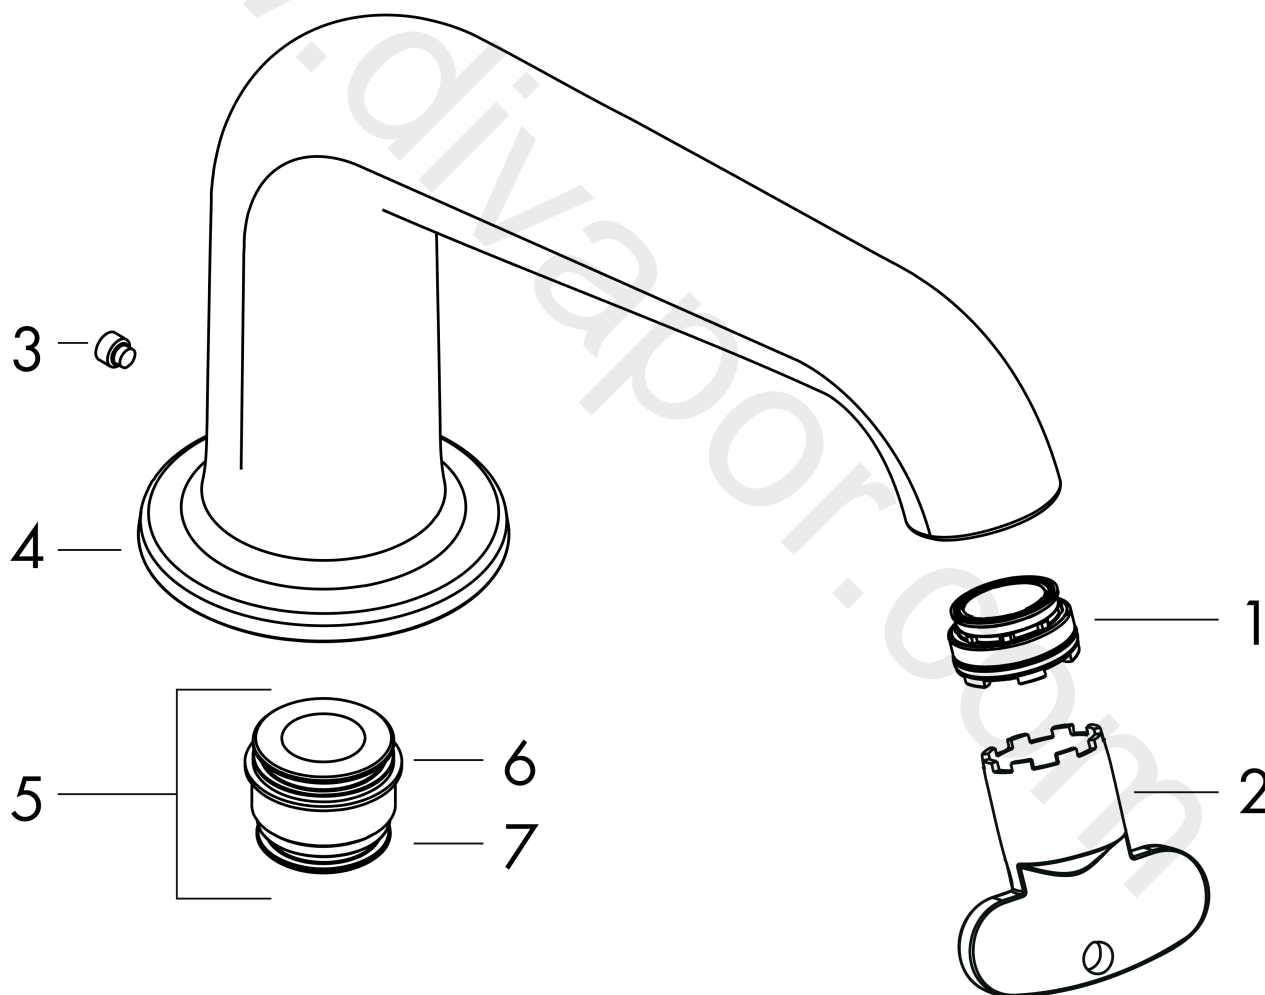

**AXOR Bouroullec**  
**Rim mounted bath spout**  
Surfaces: Article Number: **19417000**

## Exploded Drawing

Year of production: **10/10 - 12/17**

**AXOR Bouroullec**  
**Rim mounted bath spout**  
 Surfaces: Article Number: **19417000**

## Spare part list

Year of production: **10/10 - 12/17**

Pos.		Article Number	Price	PU
1	aerator M24x1 (30 l/min)	98998000	£ 35,00	1
2	special tool	95158000	£ 6,10	1
3	hollow set screw M6x6	97660000	£ 3,30	1
4	escutcheon Ø 70 mm	92758000	£ 43,00	1
5	adapter for spout	88512000	£ 16,10	1
6	O-Ring 23x2,5	98183000	£ 3,30	1
7	O-ring 21x2,5	98211000	£ 3,30	1