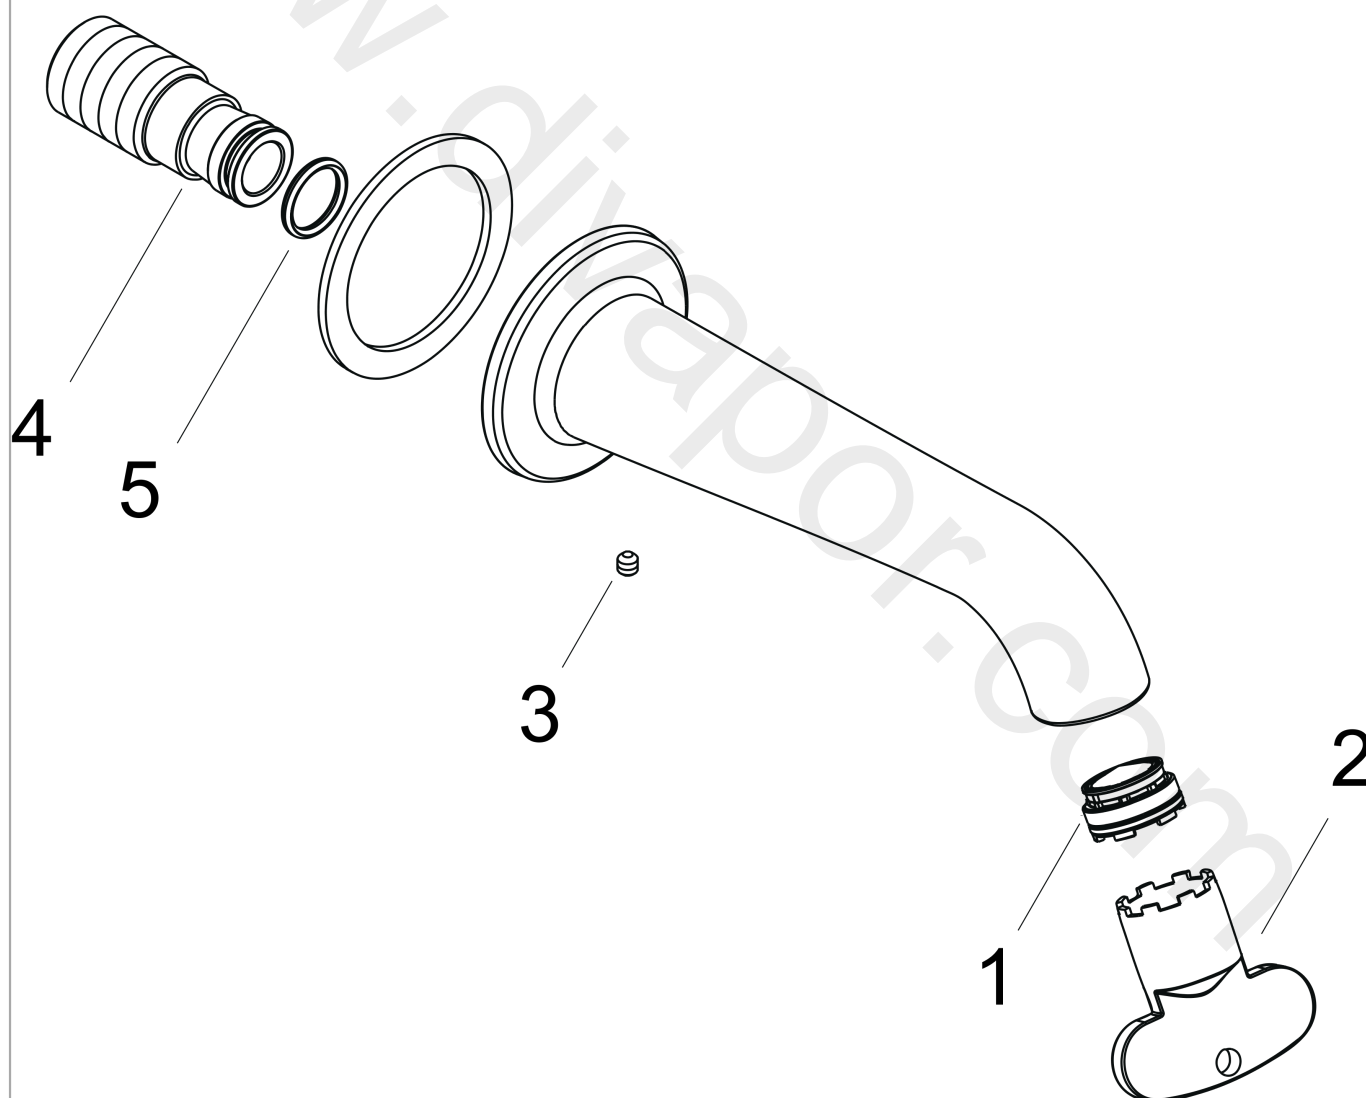

AXOR Bouroullec

Bath spout

Surfaces: Article Number: **19415000**

Exploded Drawing

Year of production: **10/10 - 12/17**

AXOR Bouroullec

Bath spout

Surfaces: Article Number: **19415000**

Spare part list

Year of production: **10/10 - 12/17**

Pos.		Article Number	Price	PU
1	aerator M24x1 (30 l/min)	98998000	£ 35,00	1
2	special tool	98987000	£ 9,00	1
3	hollow set screw M6x6	98445000	£ 3,30	1
4	connecting thread G $\frac{3}{4}$	96472000	£ 20,50	1
5	O-ring 16x2,5	98134000	£ 3,30	1
a	connecting thread G $\frac{1}{2}$	97228000	£ 51,00	1