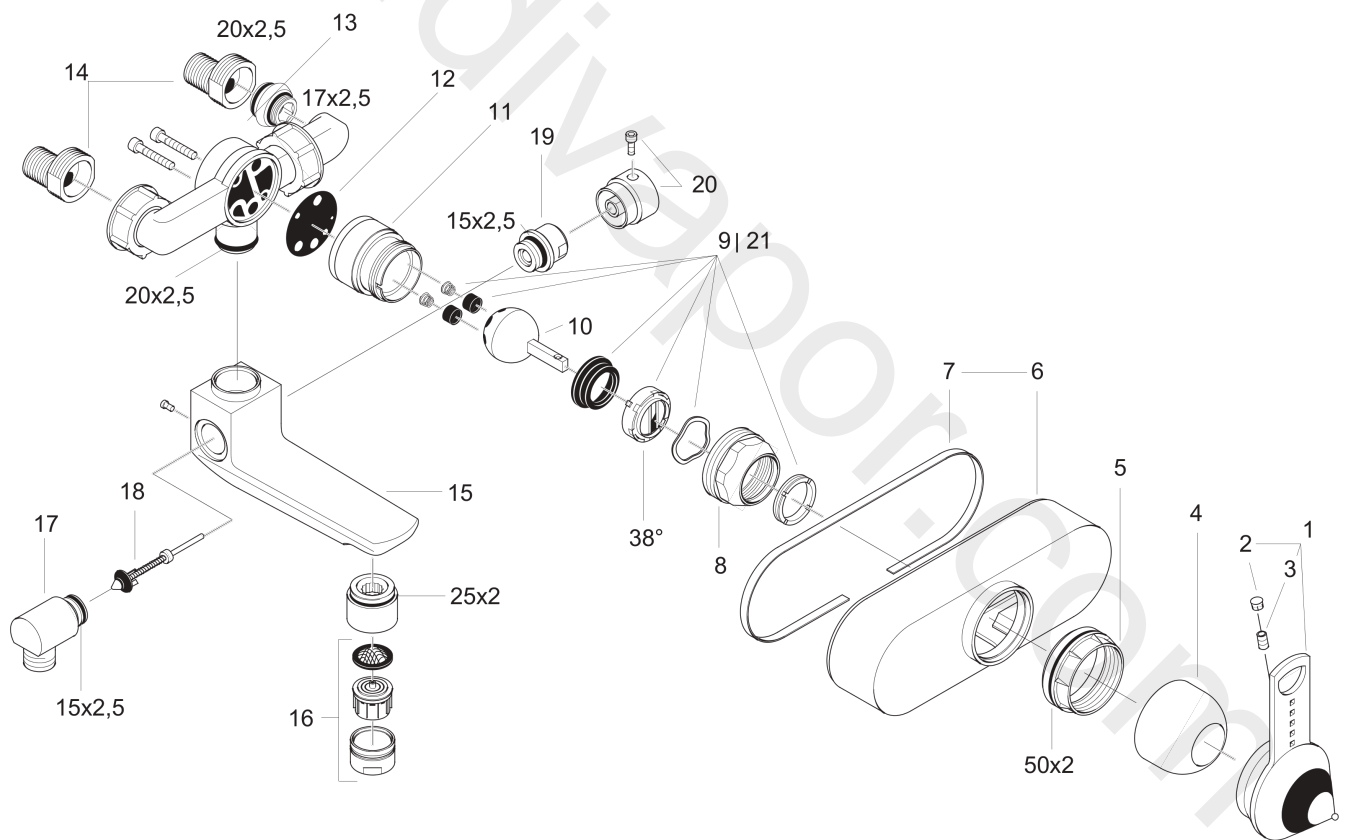

## Exploded Drawing

Year of production: **01/93 - 12/97**

**AXOR 1901**  
**Single Lever Bath Mixer for exposed fitting**  
 Surfaces: Article Number: **19400000**