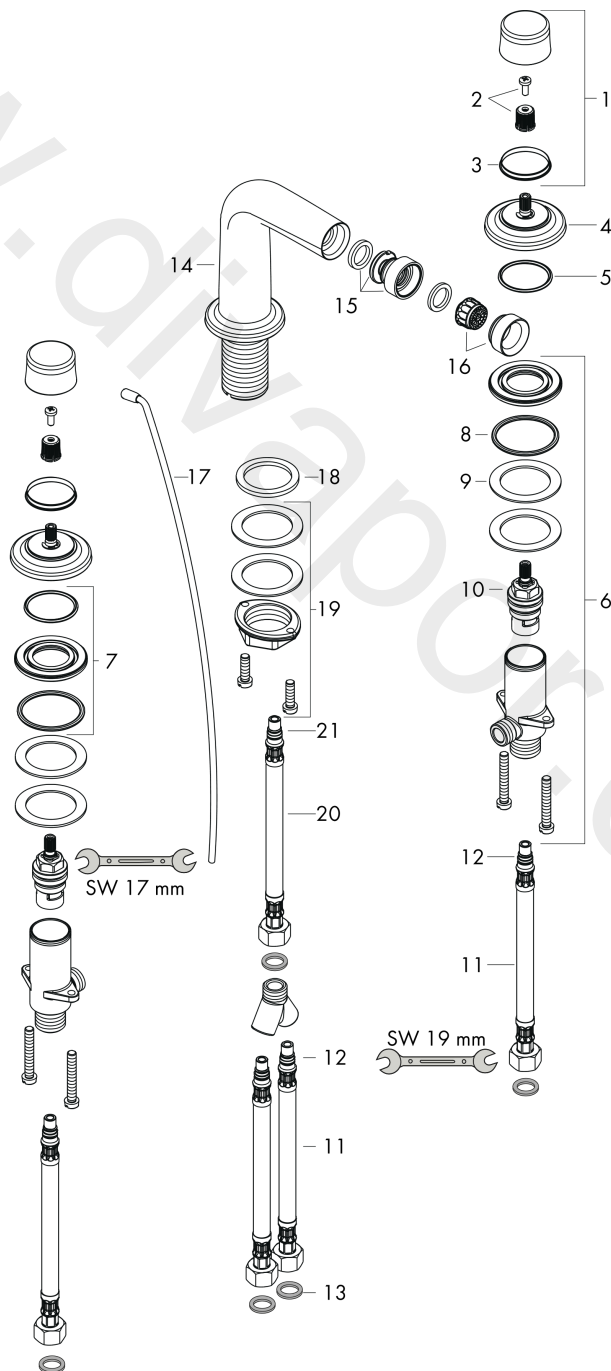

AXOR Bouroullec
3-hole bidet mixer with pop-up waste set
 Surfaces: Article Number: **19213000**

Exploded Drawing

Year of production: **10/10 - 12/14**

AXOR Bouroullec
3-hole bidet mixer with pop-up waste set
 Surfaces: Article Number: **19213000**

Spare part list

Year of production: **10/10 - 12/14**

Pos.		Article Number	Price	PU
1	handle	95732000	£ 64,00	1
2	handle fixing set	98932000	£ 16,10	1
3	set of color-rings cold / hot water	97147000	£ 16,10	1
4	escutcheon	95731000	£ 64,00	1
5	O-Ring 32x2,5	96364000	£ 25,00	1
6	stop valve cpl.	97357000	£ 137,00	1
7	nut	92854000	£ 20,50	1
8	O-ring 40x3	92634000	£ 3,30	1
9	lever collar	97548000	£ 3,30	1
10	shut off unit	94149000	£ 35,00	1
11	connection hose 450 mm M10x1 G3/8	96507000	£ 43,00	1
12	O-ring 8x1,75	97827000	£ 3,30	1
13	sealing set	95581000	£ 6,10	1
14	spout cpl.	95733000	£ 445,00	1
15	ball joint	96050000	£ 43,00	1
16	aerator M24x1 (7 l/min)	94005000	£ 25,00	1
17	pull rod	95706000	£ 35,00	1
18	flat seal	98749000	£ 6,10	1
19	fixing set (Ø 32)	13961000	£ 25,00	1
20	connection hose 450 mm M8x0,75 G3/8	97206000	£ 35,00	1
21	O-ring 7x1,5	98422000	£ 3,30	1
a	fixation extension 35 mm	13898000	£ 79,00	1
b	pop up waste	94139000	£ 96,00	1