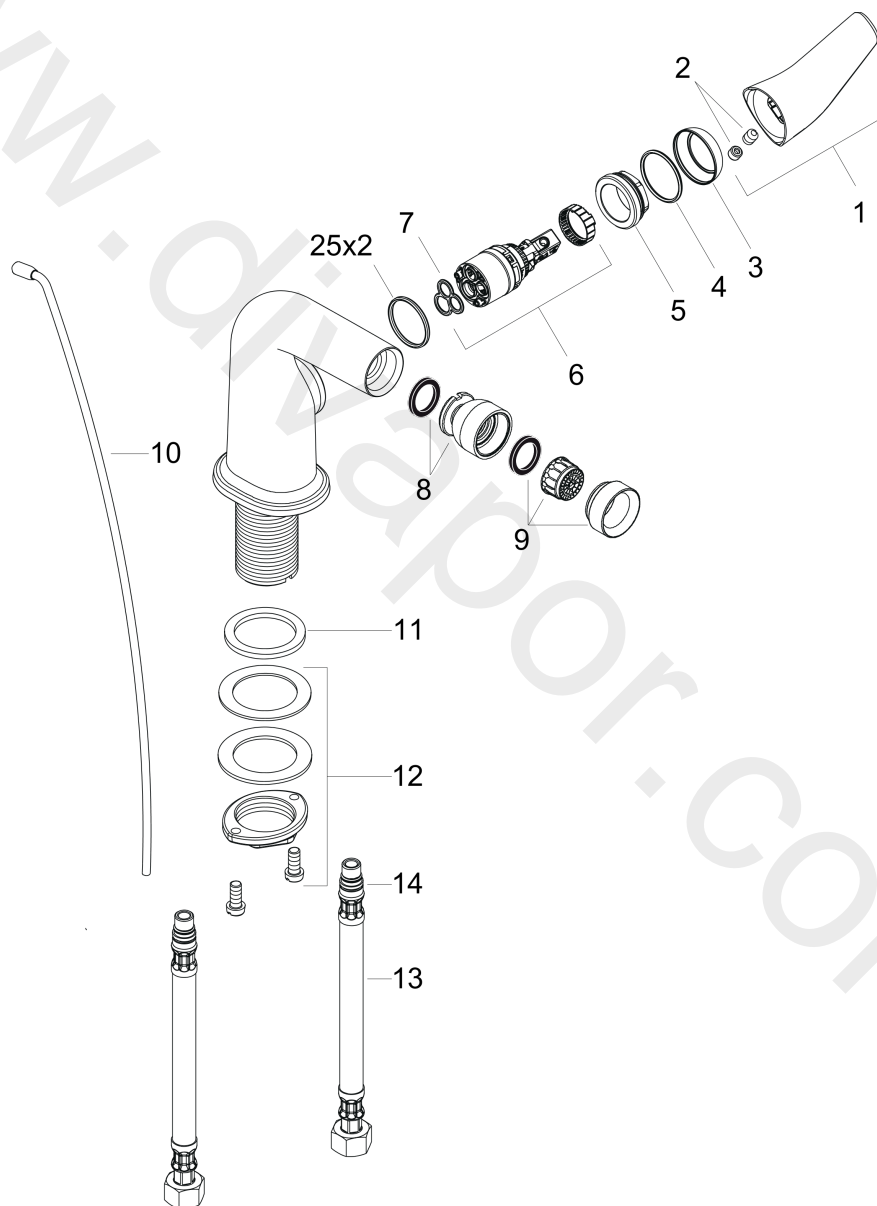

**AXOR Bouroullec**  
**Single lever bidet mixer with pop-up waste set**  
Surfaces: Article Number: **19210000**

## Exploded Drawing

Year of production: **10/12 - 12/17**

**AXOR Bouroullec**  
**Single lever bidet mixer with pop-up waste set**  
 Surfaces: Article Number: **19210000**

## Spare part list

Year of production: **10/12 - 12/17**

Pos.		Article Number	Price	PU
1	handle	95705000	£ 79,00	1
2	screw cover	95704000	£ 3,30	1
3	flange	98863000	£ 51,00	1
4	O-Ring 22x2	98185000	£ 3,30	1
5	nut	95178000	£ 43,00	1
6	cartridge, assy	97685000	£ 64,00	1
7	seal	98865000	£ 35,00	1
8	ball joint	96050000	£ 43,00	1
9	aerator M24x1 (7 l/min)	94005000	£ 25,00	1
10	pull rod	95706000	£ 35,00	1
11	flat seal	98749000	£ 6,10	1
12	fixing set (Ø 32)	13961000	£ 25,00	1
13	connection hose 450 mm M8x0,75 G3/8	97206000	£ 35,00	1
14	O-ring 7x1,5	98422000	£ 3,30	1
a	fixation extension 35 mm	13898000	£ 79,00	1