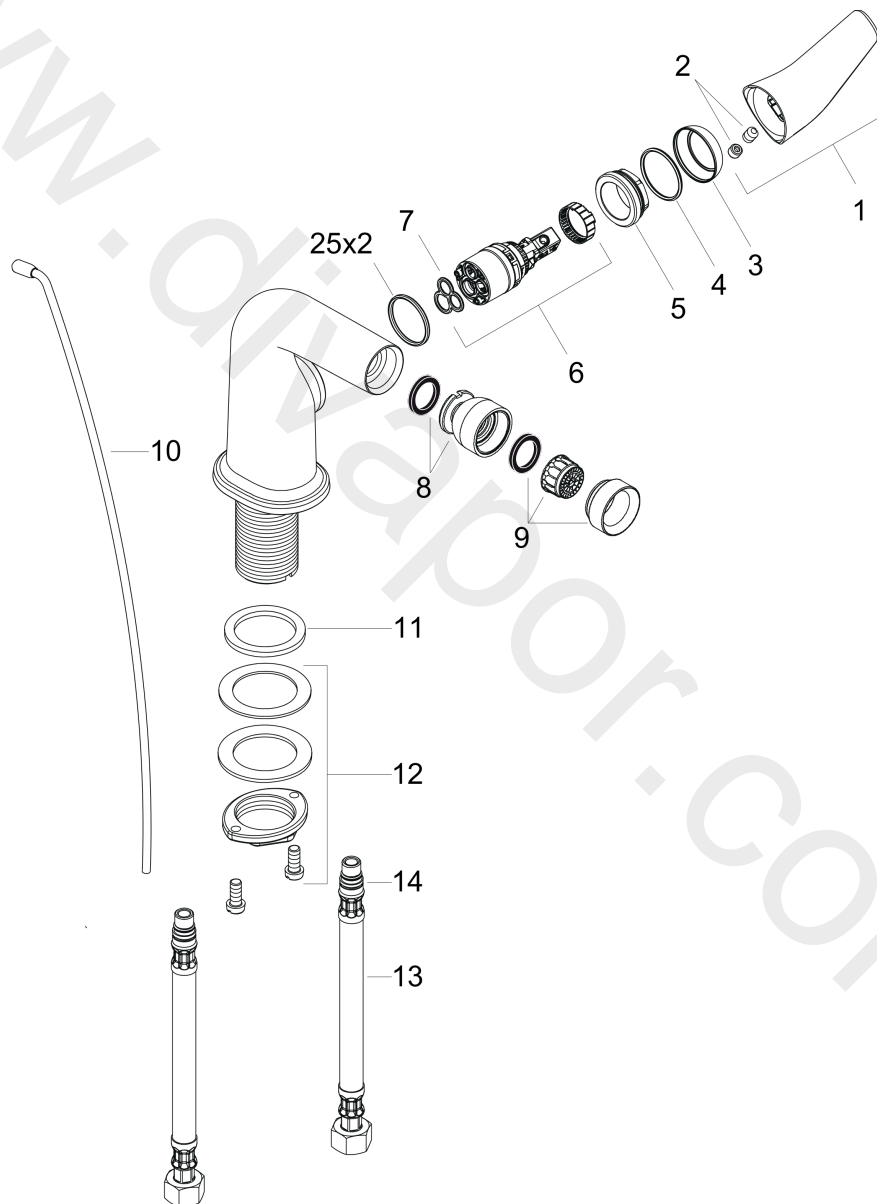

**AXOR Bouroullec**  
**Single lever bidet mixer with pop-up waste set**  
Surfaces: Article Number: **19210000**

## Exploded Drawing

Year of production: **10/10 - 09/12**

**AXOR Bouroullec**  
**Single lever bidet mixer with pop-up waste set**  
 Surfaces: Article Number: **19210000**

## Spare part list

Year of production: **10/10 - 09/12**

Pos.		Article Number	Price	PU
1	handle	95705000	£ 79,00	1
2	screw cover	95704000	£ 3,30	1
3	flange	98863000	£ 51,00	1
4	O-Ring 22x2	98185000	£ 3,30	1
5	nut	95178000	£ 43,00	1
6	cartridge, assy	97685000	£ 64,00	1
7	seal	98865000	£ 35,00	1
8	ball joint	96050000	£ 43,00	1
9	aerator M24x1 (7 l/min)	94005000	£ 25,00	1
10	pull rod	95706000	£ 35,00	1
11	flat seal	98749000	£ 6,10	1
12	fixing set (Ø 32)	13961000	£ 25,00	1
13	connection hose 600 mm M10x1 G3/8	97398000	£ 35,00	1
14	O-ring 8x1,75	97827000	£ 3,30	1
a	fixation extension 35 mm	13898000	£ 79,00	1