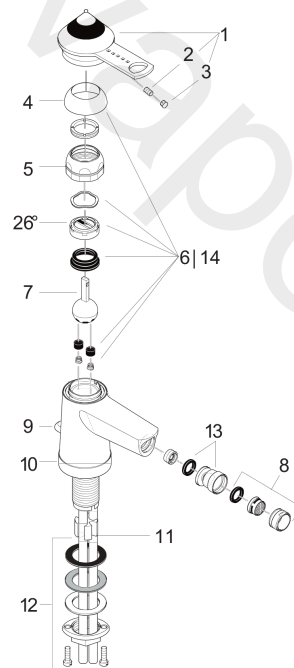

**AXOR 1901**  
**Single Lever Bidet Mixer DN15**  
Surfaces: Article Number: **19200090**

## Exploded Drawing

Year of production: 11/91 - 10/01

**AXOR 1901**  
**Single Lever Bidet Mixer DN15**  
 Surfaces: Article Number: **19200090**

## Spare part list

Year of production: **11/91 - 10/01**

Pos.		Article Number	Price	PU
1	handle	19091090	-	1
2	screw cover	94063000	£ 9,00	1
3	hollow set screw M6x10 DIN 916	96029000	£ 3,30	1
4	flange	13987000	£ 20,50	1
5	nut	13918000	£ 20,50	1
6	service set with service tool	13952000	£ 43,00	1
7	mixer ball	13964000	£ 51,00	1
8	aerator M24x1 (7 l/min)	13085990	£ 51,00	1
9	handle for pop up	94079000	-	1
10	deco-ring	96046990	-	1
11	coating hose	94068XXX	> £ 9,00	-
12	fixing set (Ø 32)	13961000	£ 25,00	1
13	ball joint	92036000	£ 25,00	1
14	service set without service tool	98804000	£ 35,00	1
a	pop up waste	94139000	£ 96,00	1
b	fixation extension 35 mm	13898000	£ 79,00	1