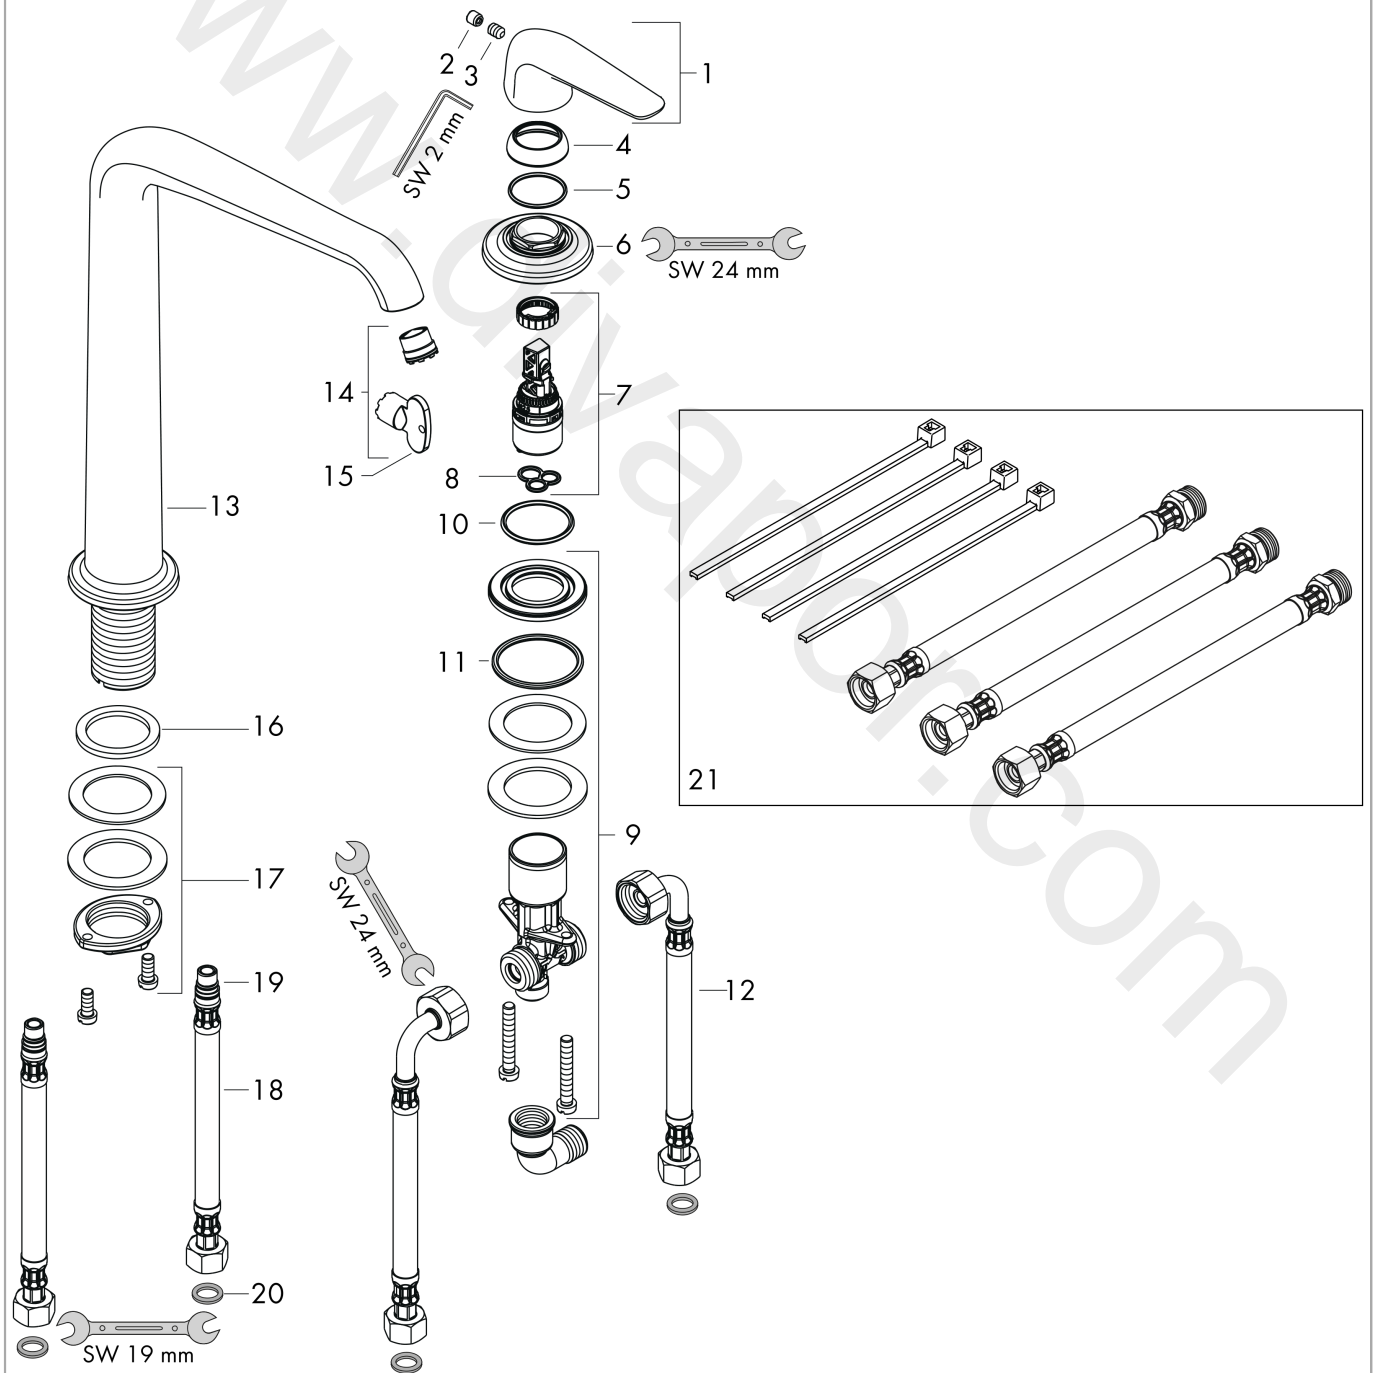

AXOR Bouroullec
2-hole basin mixer 270 without pull-rod for wash bowls
 Surfaces: Article Number: **19160000**

Exploded Drawing

Year of production: **10/11 - 12/17**

AXOR Bouroullec
2-hole basin mixer 270 without pull-rod for wash bowls
 Surfaces: Article Number: **19160000**

Spare part list

Year of production: **10/11 - 12/17**

Pos.		Article Number	Price	PU
1	handle	95705000	£ 79,00	1
2	screw cover	95704000	£ 3,30	1
3	hollow set screw M6x6	98445000	£ 3,30	1
4	flange	98863000	£ 51,00	1
5	O-Ring 22x2	98185000	£ 3,30	1
6	escutcheon	95737000	£ 79,00	1
7	cartridge, assy	97685000	£ 64,00	1
8	seal	98865000	£ 35,00	1
9	stop valve cpl.	95740000	£ 137,00	1
10	O-Ring 32x2,5	96364000	£ 25,00	1
11	O-ring 40x3	92634000	£ 3,30	1
12	connection hose 450 mm G½ x G3/8	95738000	£ 43,00	1
13	spout cpl.	95952000	£ 585,00	1
14	aerator laminar M16,5x1 (5 l/min)	95382000	£ 43,00	1
15	special tool	98987000	£ 9,00	1
16	flat seal	98749000	£ 6,10	1
17	fixing set (Ø 32)	13961000	£ 25,00	1
18	connection hose 450 mm M8x0,75 G3/8	97206000	£ 35,00	1
19	O-ring 7x1,5	98422000	£ 3,30	1
20	sealing set	95581000	£ 6,10	1
21	Hose extension set for 2-Hole Basin Mixer	38960000	£ 66,00	1
a	fixation extension 35 mm	13898000	£ 79,00	1