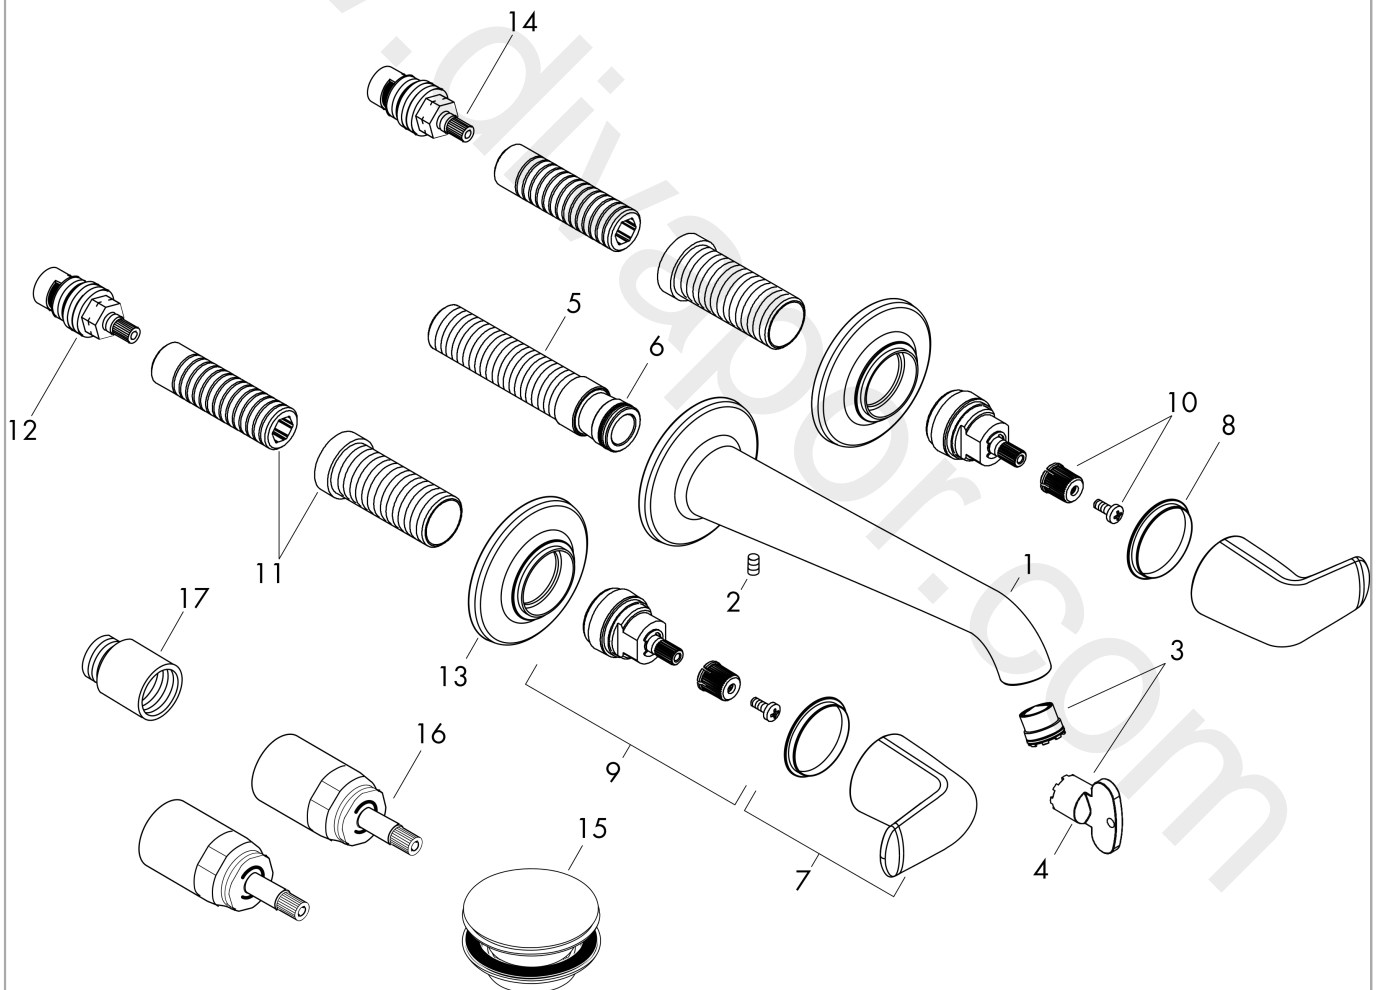

AXOR Bouroullec

3-hole basin mixer for concealed installation with spout 245 mm and lever handles wall-mounted

Surfaces: Article Number: **19158000**

Exploded Drawing

Year of production: **10/11 - 12/17**

AXOR Bouroullec

3-hole basin mixer for concealed installation with spout 245 mm and lever handles wall-mounted

Surfaces: Article Number: **19158000**

Spare part list

Year of production: **10/11 - 12/17**

Pos.		Article Number	Price	PU
1	spout 240 mm	95709000	£ 370,00	1
2	hollow set screw M6x6	98445000	£ 3,30	1
3	aerator laminar M16,5x1 (5 l/min)	95382000	£ 43,00	1
4	special tool	98987000	£ 9,00	1
5	connecting thread G½	97228000	£ 51,00	1
6	O-ring 16x2,5	98134000	£ 3,30	1
7	handle	95918000	£ 137,00	1
8	set of color-rings cold / hot water	95712000	£ 6,10	1
9	adapter for handle	95194000	£ 51,00	1
10	handle fixing set	98932000	£ 16,10	1
11	fixing set	96393000	£ 35,00	1
12	shut off unit left closing	94008000	£ 43,00	1
13	escutcheon Ø 68 mm	95711000	£ 64,00	1
14	shut off unit right closing	94009000	£ 43,00	1
15	waste	50001000	£ 71,00	1
16	extension 25 mm	96259000	£ 79,00	1
17	extension 25 mm	95413000	£ 79,00	1
a	base body	10303180	£ 300,00	1