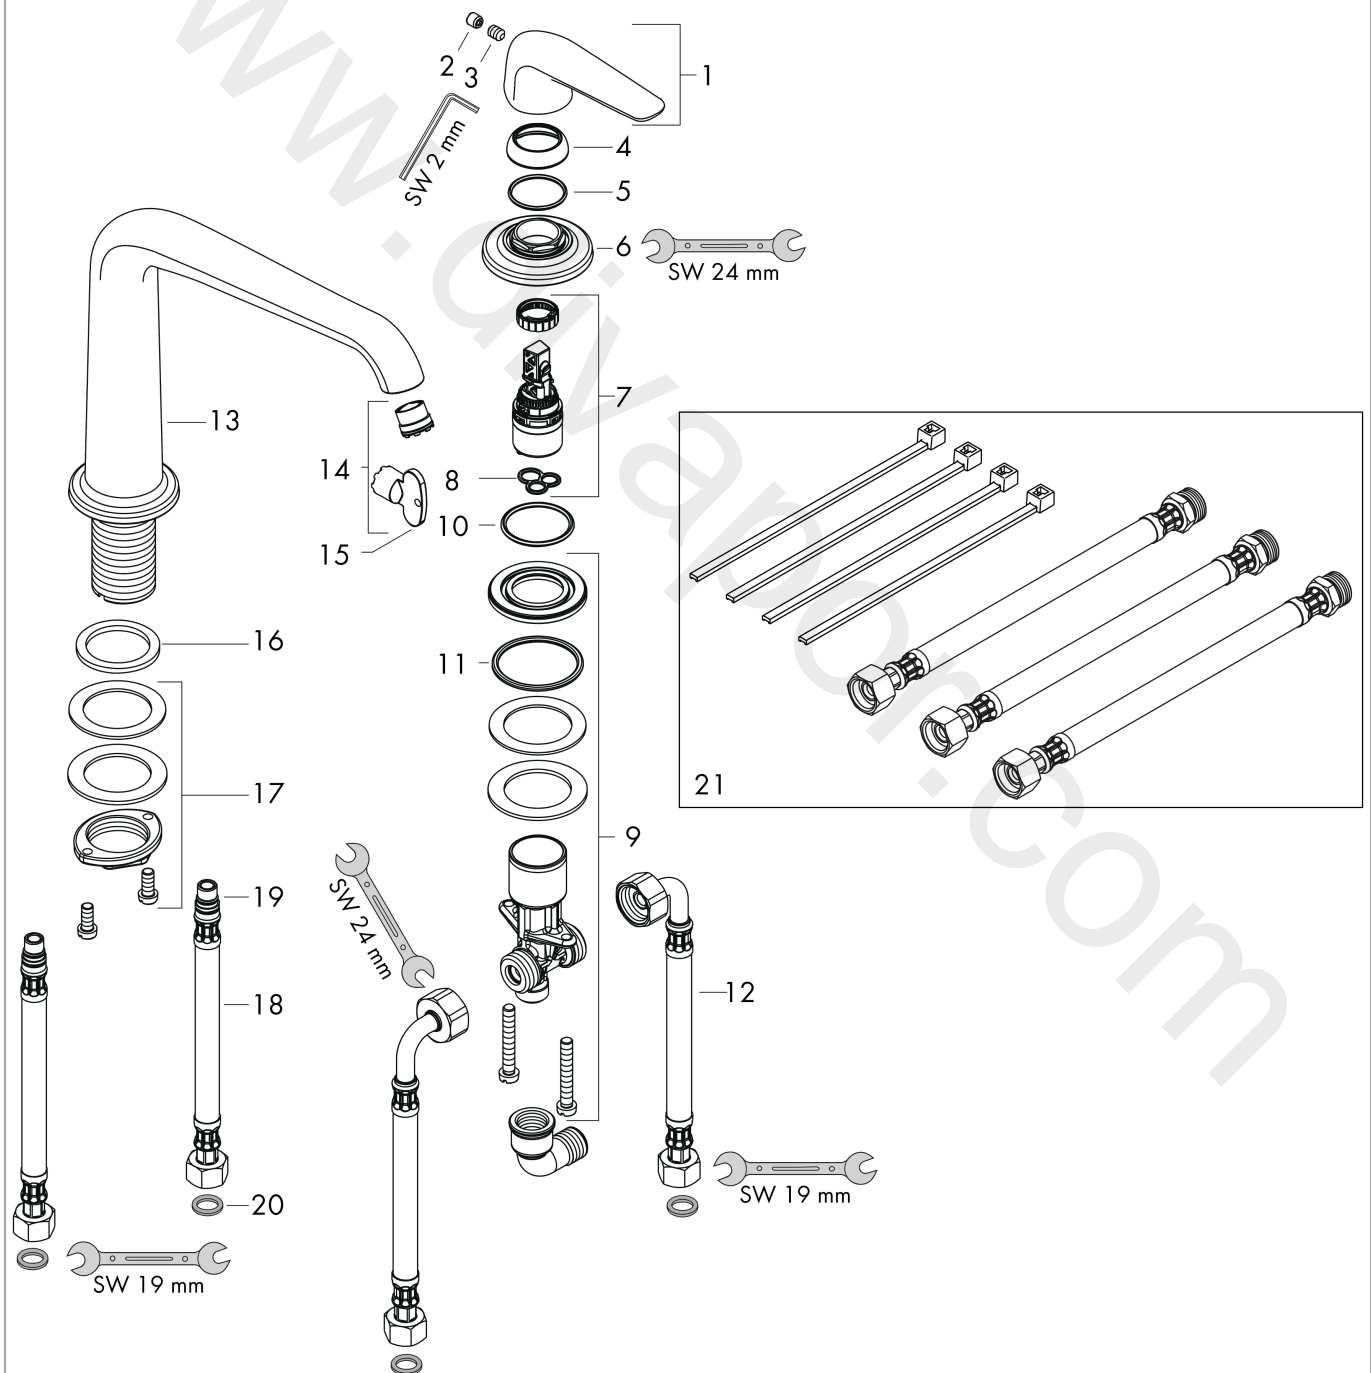

**AXOR Bouroullec**  
**2-hole basin mixer 170 without pull-rod**  
 Surfaces: Article Number: **19144000**

## Exploded Drawing

Year of production: **10/10 - 12/17**

**AXOR Bouroullec**  
**2-hole basin mixer 170 without pull-rod**  
 Surfaces: Article Number: **19144000**

## Spare part list

Year of production: **10/10 - 12/17**

Pos.		Article Number	Price	PU
1	handle	95705000	£ 79,00	1
2	screw cover	95704000	£ 3,30	1
3	hollow set screw M6x6	98445000	£ 3,30	1
4	flange	98863000	£ 51,00	1
5	O-Ring 22x2	98185000	£ 3,30	1
6	escutcheon	95737000	£ 79,00	1
7	cartridge, assy	97685000	£ 64,00	1
8	seal	98865000	£ 35,00	1
9	stop valve cpl.	95740000	£ 137,00	1
10	O-Ring 32x2,5	96364000	£ 25,00	1
11	O-ring 40x3	92634000	£ 3,30	1
12	connection hose 450 mm G½ x G3/8	95738000	£ 43,00	1
13	spout cpl.	95735000	£ 445,00	1
14	aerator laminar M16,5x1 (5 l/min)	95382000	£ 43,00	1
15	special tool	98987000	£ 9,00	1
16	flat seal	98749000	£ 6,10	1
17	fixing set (Ø 32)	13961000	£ 25,00	1
18	connection hose 450 mm M8x0,75 G3/8	97206000	£ 35,00	1
19	O-ring 7x1,5	98422000	£ 3,30	1
20	sealing set	95581000	£ 6,10	1
21	Hose extension set for 2-Hole Basin Mixer	38960000	£ 66,00	1
a	fixation extension 35 mm	13898000	£ 79,00	1