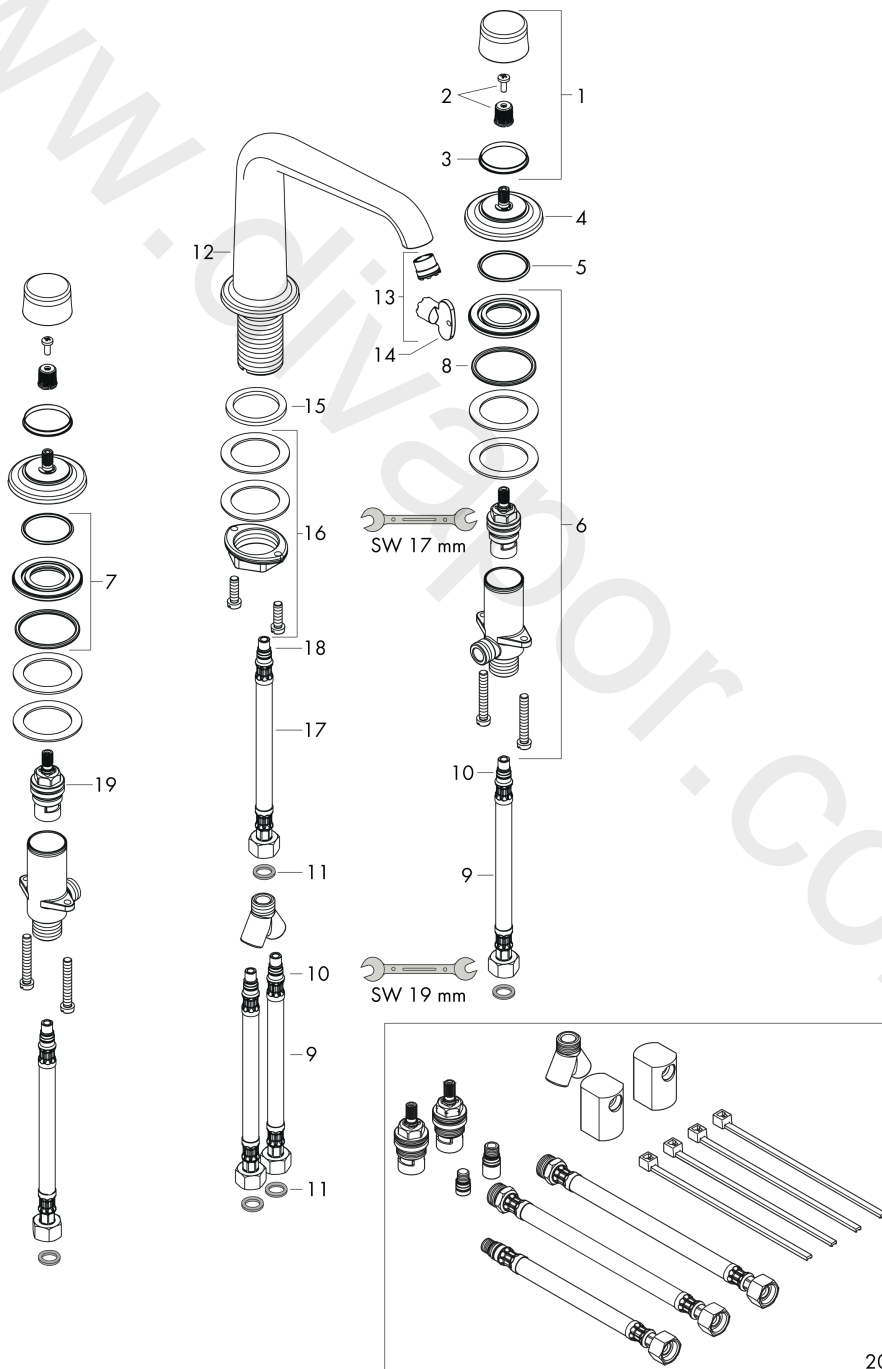

AXOR Bouroullec
3-hole basin mixer 155 without pull-rod
Surfaces: Article Number: **19141000**

Exploded Drawing

Year of production: **10/10 - 12/17**

AXOR Bouroullec
3-hole basin mixer 155 without pull-rod
 Surfaces: Article Number: **19141000**

Spare part list

Year of production: **10/10 - 12/17**

Pos.		Article Number	Price	PU
1	handle	95732000	£ 64,00	1
2	handle fixing set	98932000	£ 16,10	1
3	set of color-rings cold / hot water	97147000	£ 16,10	1
4	escutcheon	95731000	£ 64,00	1
5	O-Ring 32x2,5	96364000	£ 25,00	1
6	stop valve cpl.	97357000	£ 137,00	1
7	nut	92854000	£ 20,50	1
8	O-ring 40x3	92634000	£ 3,30	1
9	connection hose 450 mm M10x1 G3/8	96507000	£ 43,00	1
10	O-ring 8x1,75	97827000	£ 3,30	1
11	sealing set	95581000	£ 6,10	1
12	spout cpl.	95734000	£ 445,00	1
13	aerator laminar M16,5x1 (5 l/min)	95382000	£ 43,00	1
14	special tool	98987000	£ 9,00	1
15	flat seal	98749000	£ 6,10	1
16	fixing set (Ø 32)	13961000	£ 25,00	1
17	connection hose 450 mm M8x0,75 G3/8	97206000	£ 35,00	1
18	O-ring 7x1,5	98422000	£ 3,30	1
19	shut off unit	94149000	£ 35,00	1
20	Hose extension set for 3-Hole Basin Mixer	38959000	£ 147,00	1
a	fixation extension 35 mm	13898000	£ 79,00	1
b	shut off unit right closing	94009000	£ 43,00	1