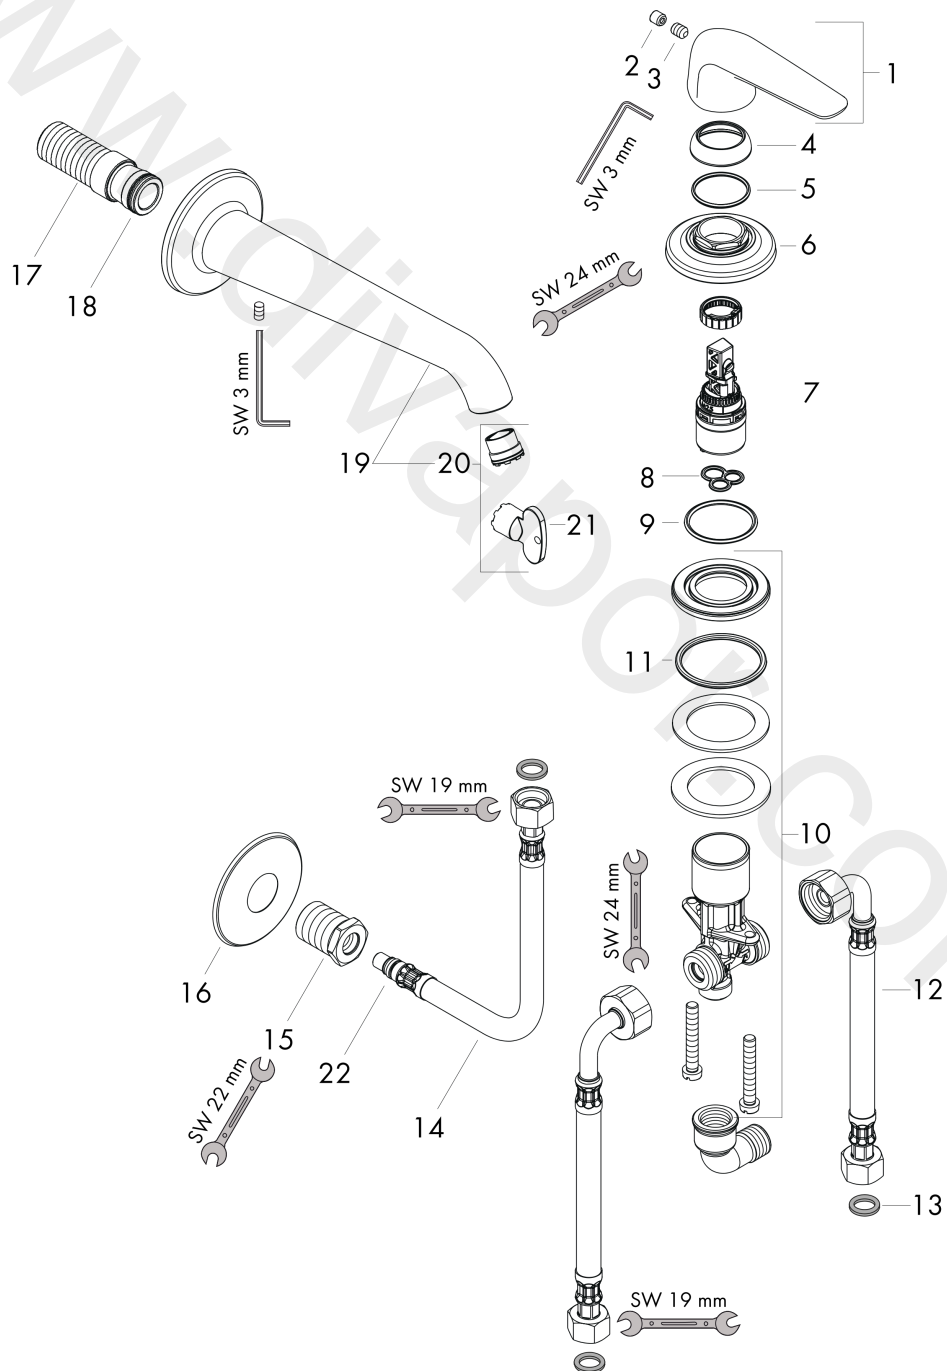

AXOR Bouroullec
Single lever basin mixer for concealed installation with wall spout 245 mm and handle
 Surfaces: Article Number: **19138000**

Exploded Drawing

Year of production: **10/10 - 12/17**

AXOR Bouroullec

Single lever basin mixer for concealed installation with wall spout 245 mm and handle

Surfaces: Article Number: **19138000**

Spare part list

Year of production: **10/10 - 12/17**

Pos.		Article Number	Price	PU
1	handle	95705000	£ 79,00	1
2	screw cover	95704000	£ 3,30	1
3	hollow set screw M6x6	98445000	£ 3,30	1
4	flange	98863000	£ 51,00	1
5	O-Ring 22x2	98185000	£ 3,30	1
6	escutcheon	95737000	£ 79,00	1
7	cartridge, assy	97685000	£ 64,00	1
8	seal	98865000	£ 35,00	1
9	O-Ring 32x2,5	96364000	£ 25,00	1
10	stop valve cpl.	95740000	£ 137,00	1
11	O-ring 40x3	92634000	£ 3,30	1
12	connection hose 450 mm G½ x G3/8	95738000	£ 43,00	1
13	sealing set	95581000	£ 6,10	1
14	connection hose 600 mm M10x1 G3/8	97398000	£ 35,00	1
15	connecting thread	95741000	£ 43,00	1
16	escutcheon	97734000	£ 9,00	1
17	connecting thread G½	95739000	£ 25,00	1
18	O-ring 16x2,5	98134000	£ 3,30	1
19	spout 240 mm	95709000	£ 370,00	1
20	aerator laminar M16,5x1 (5 l/min)	95382000	£ 43,00	1
21	special tool	98987000	£ 9,00	1
22	O-ring 8x1,75	97827000	£ 3,30	1