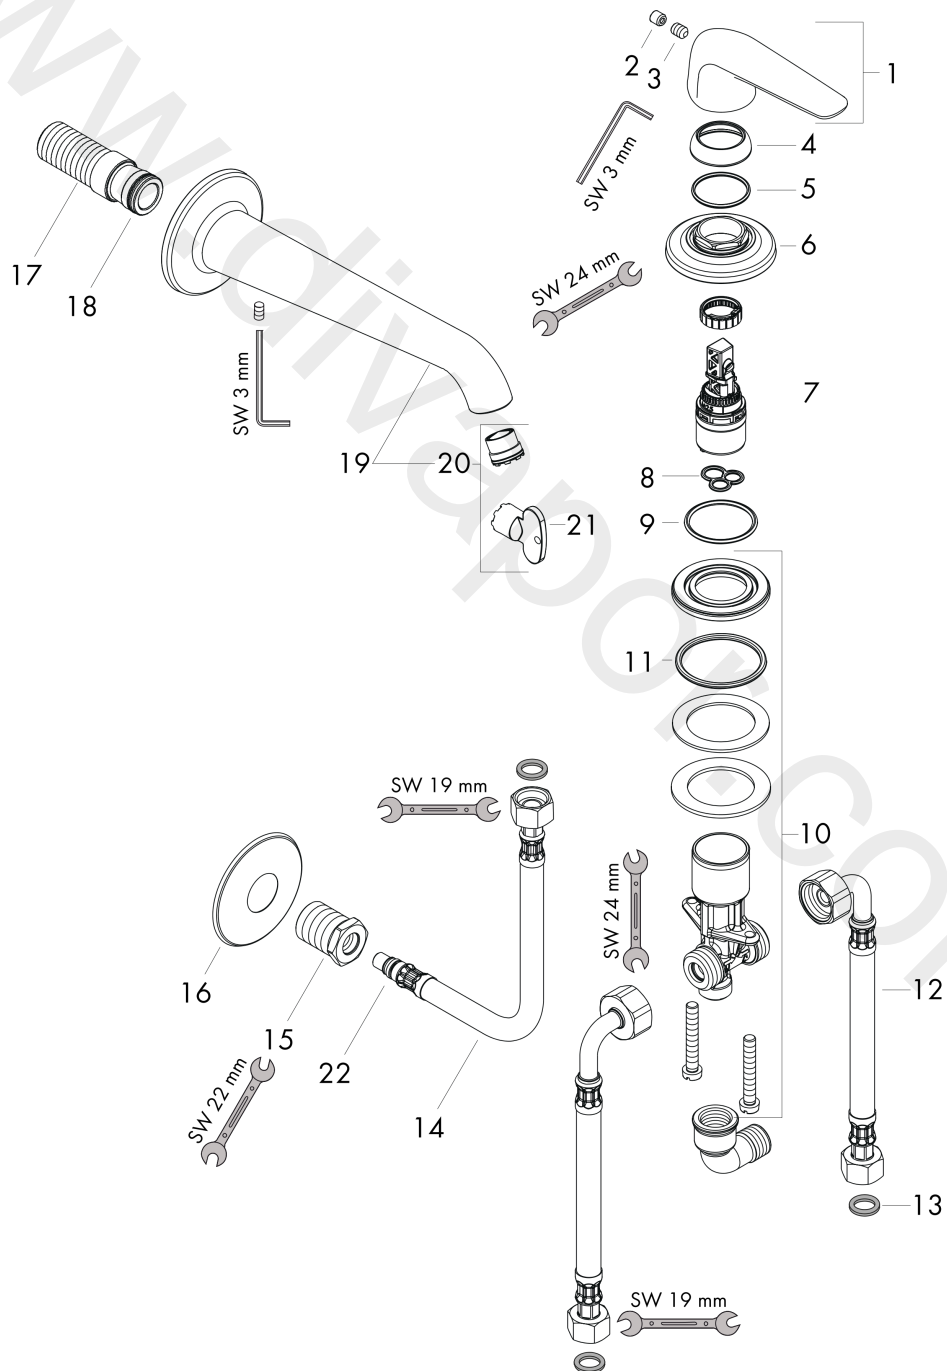

**AXOR Bouroullec**  
**Single lever basin mixer for concealed installation with wall spout 200 mm and handle**  
 Surfaces: Article Number: **19137000**

## Exploded Drawing

Year of production: **10/10 - 12/17**

## AXOR Bouroullec

Single lever basin mixer for concealed installation with wall spout 200 mm and handle

Surfaces: Article Number: **19137000**

### Spare part list

Year of production: **10/10 - 12/17**

Pos.		Article Number	Price	PU
1	handle	95705000	£ 79,00	1
2	screw cover	95704000	£ 3,30	1
3	hollow set screw M6x6	98445000	£ 3,30	1
4	flange	98863000	£ 51,00	1
5	O-Ring 22x2	98185000	£ 3,30	1
6	escutcheon	95737000	£ 79,00	1
7	cartridge, assy	97685000	£ 64,00	1
8	seal	98865000	£ 35,00	1
9	O-Ring 32x2,5	96364000	£ 25,00	1
10	stop valve cpl.	95740000	£ 137,00	1
11	O-ring 40x3	92634000	£ 3,30	1
12	connection hose 450 mm G½ x G3/8	95738000	£ 43,00	1
13	sealing set	95581000	£ 6,10	1
14	connection hose 600 mm M10x1 G3/8	97398000	£ 35,00	1
15	connecting thread	95741000	£ 43,00	1
16	escutcheon	97734000	£ 9,00	1
17	connecting thread G½	95739000	£ 25,00	1
18	O-ring 16x2,5	98134000	£ 3,30	1
19	spout 200 mm	95708000	£ 370,00	1
20	aerator laminar M16,5x1 (5 l/min)	95382000	£ 43,00	1
21	special tool	98987000	£ 9,00	1
22	O-ring 8x1,75	97827000	£ 3,30	1
23	lever collar	97548000	£ 3,30	1
24	waste	50001000	£ 71,00	1
25	cover	97141000	£ 20,50	1