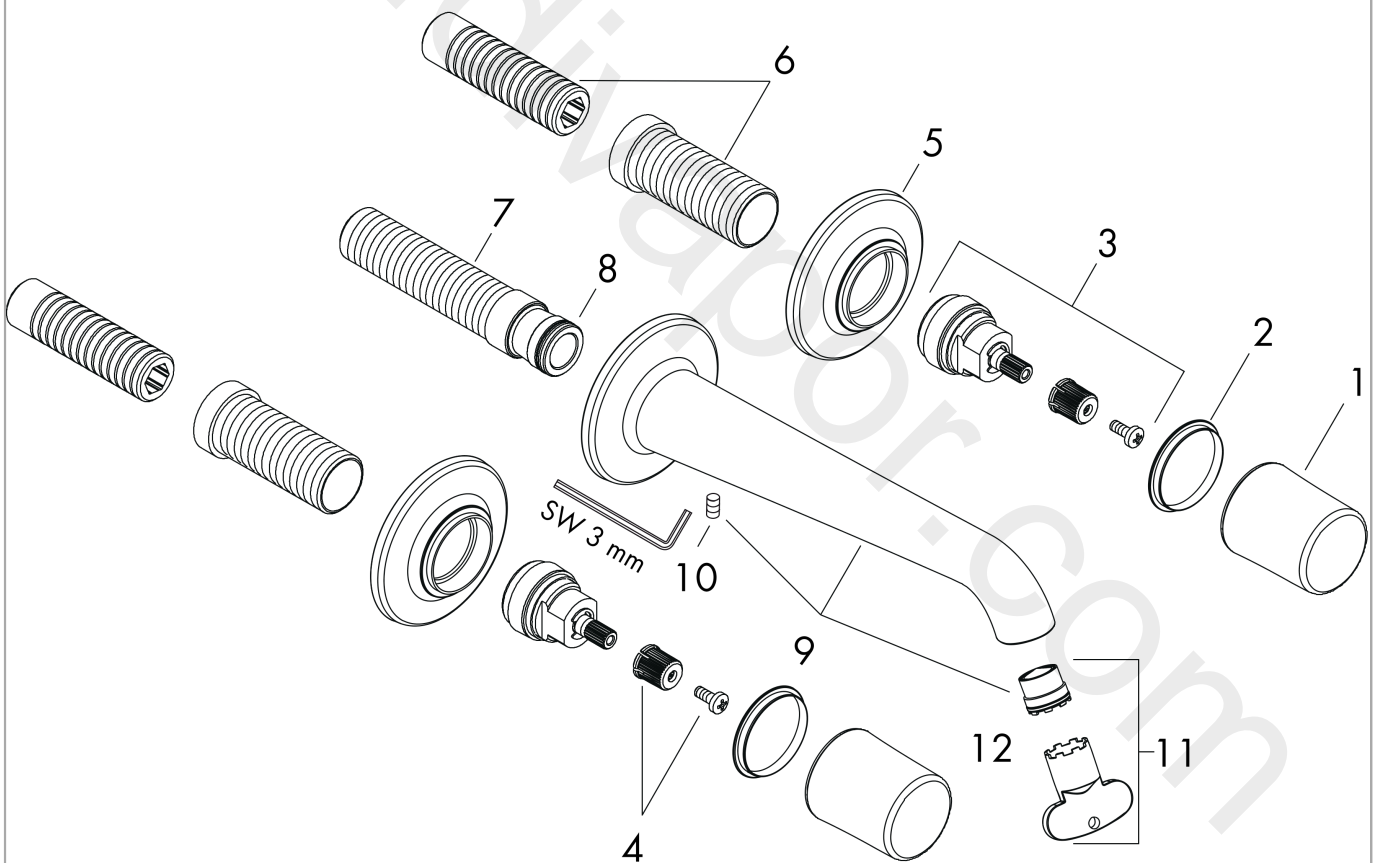

AXOR Bouroullec

3-hole basin mixer for concealed installation with spout 245 mm wall-mounted

Surfaces: Article Number: 19136000

Exploded Drawing

Year of production: 10/10 - 12/17

AXOR Bouroullec

3-hole basin mixer for concealed installation with spout 245 mm wall-mounted

Surfaces: Article Number: **19136000**

Spare part list

Year of production: **10/10 - 12/17**

Pos.		Article Number	Price	PU
1	handle	95710000	£ 51,00	1
2	set of color-rings cold / hot water	95712000	£ 6,10	1
3	adapter for handle	95194000	£ 51,00	1
4	handle fixing set	98932000	£ 16,10	1
5	escutcheon Ø 68 mm	95711000	£ 64,00	1
6	fixing set	96393000	£ 35,00	1
7	connecting thread G½	97228000	£ 51,00	1
8	O-ring 16x2,5	98134000	£ 3,30	1
9	spout 240 mm	95709000	£ 370,00	1
10	hollow set screw M6x6	98445000	£ 3,30	1
11	aerator laminar M16,5x1 (5 l/min)	95382000	£ 43,00	1
12	special tool	98987000	£ 9,00	1
a	base body	10303180	£ 300,00	1
b	extension 25 mm	96259000	£ 79,00	1
c	extension 25 mm	95413000	£ 79,00	1