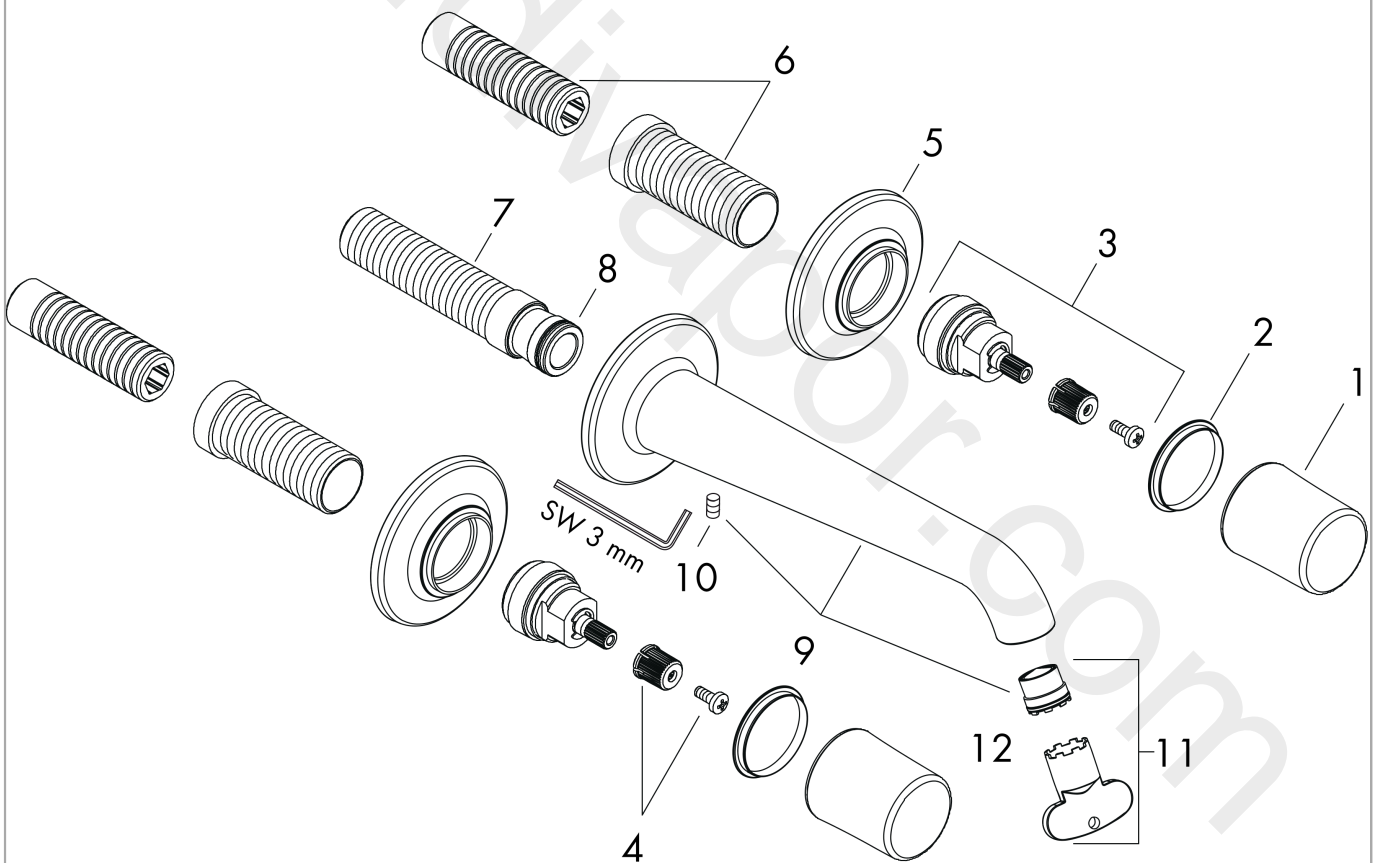

AXOR Bouroullec

3-hole basin mixer for concealed installation with spout 200 mm wall-mounted

Surfaces: Article Number: 19135000

Exploded Drawing

Year of production: 10/10 - 12/17

AXOR Bouroullec

3-hole basin mixer for concealed installation with spout 200 mm wall-mounted

Surfaces: Article Number: **19135000**

Spare part list

Year of production: **10/10 - 12/17**

Pos.		Article Number	Price	PU
1	handle	95710000	£ 51,00	1
2	set of color-rings cold / hot water	95712000	£ 6,10	1
3	adapter for handle	95194000	£ 51,00	1
4	handle fixing set	98932000	£ 16,10	1
5	escutcheon Ø 68 mm	95711000	£ 64,00	1
6	fixing set	96393000	£ 35,00	1
7	connecting thread G½	97228000	£ 51,00	1
8	O-ring 16x2,5	98134000	£ 3,30	1
9	spout 200 mm	95708000	£ 370,00	1
10	hollow set screw M6x6	98445000	£ 3,30	1
11	aerator laminar M16,5x1 (5 l/min)	95382000	£ 43,00	1
12	special tool	98987000	£ 9,00	1
a	mounting-set V+B	96142000	-	1
b	extension 25 mm	96259000	£ 79,00	1
c	extension 25 mm	95413000	£ 79,00	1
d	base body	10303180	£ 300,00	1