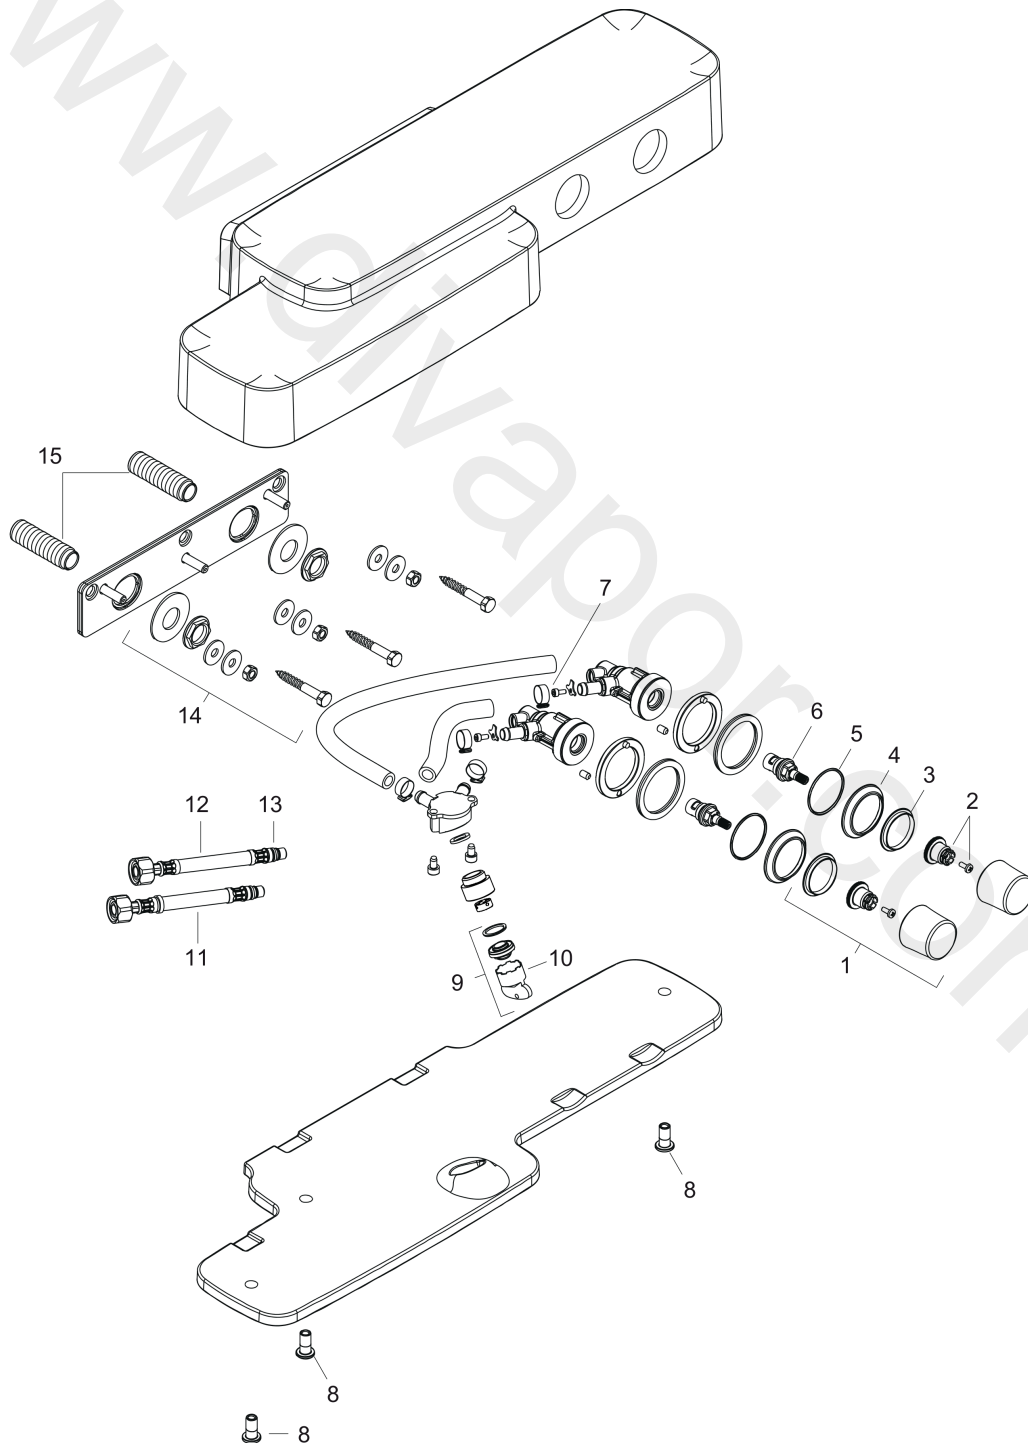

AXOR Bouroullec
2-handle basin mixer for exposed installation
Surfaces: Article Number: **19134400**

Exploded Drawing

Year of production: **06/11 - 12/14**

AXOR Bouroullec
2-handle basin mixer for exposed installation
 Surfaces: Article Number: **19134400**

Spare part list

Year of production: **06/11 - 12/14**

Pos.		Article Number	Price	PU
1	handle	95854000	£ 96,00	1
2	handle fixing set	94184000	£ 6,10	1
3	set of color-rings cold / hot water	95751000	£ 6,10	1
4	escutcheon	95782000	£ 43,00	1
5	O-ring 41x2	98212000	£ 3,30	1
6	shut off unit right closing	98817000	£ 35,00	1
7	hose clamp 15,7-18,5	97551000	£ 25,00	1
8	hollow screw	95851000	£ 43,00	1
9	aerator M24x1 (5 l/min)	95282000	£ 20,50	1
10	special tool	95290000	£ 9,00	1
11	connection hose 400 mm M10x1 G½	95539000	£ 51,00	1
12	connection hose 700 mm M10x1 G½	95784000	£ 35,00	1
13	O-ring 8x1,75	97827000	£ 3,30	1
14	mounting kit	95785000	£ 25,00	1
15	connecting thread G½	95786000	£ 96,00	1
a	hexagon socket screw M6x10	92847000	£ 3,30	1