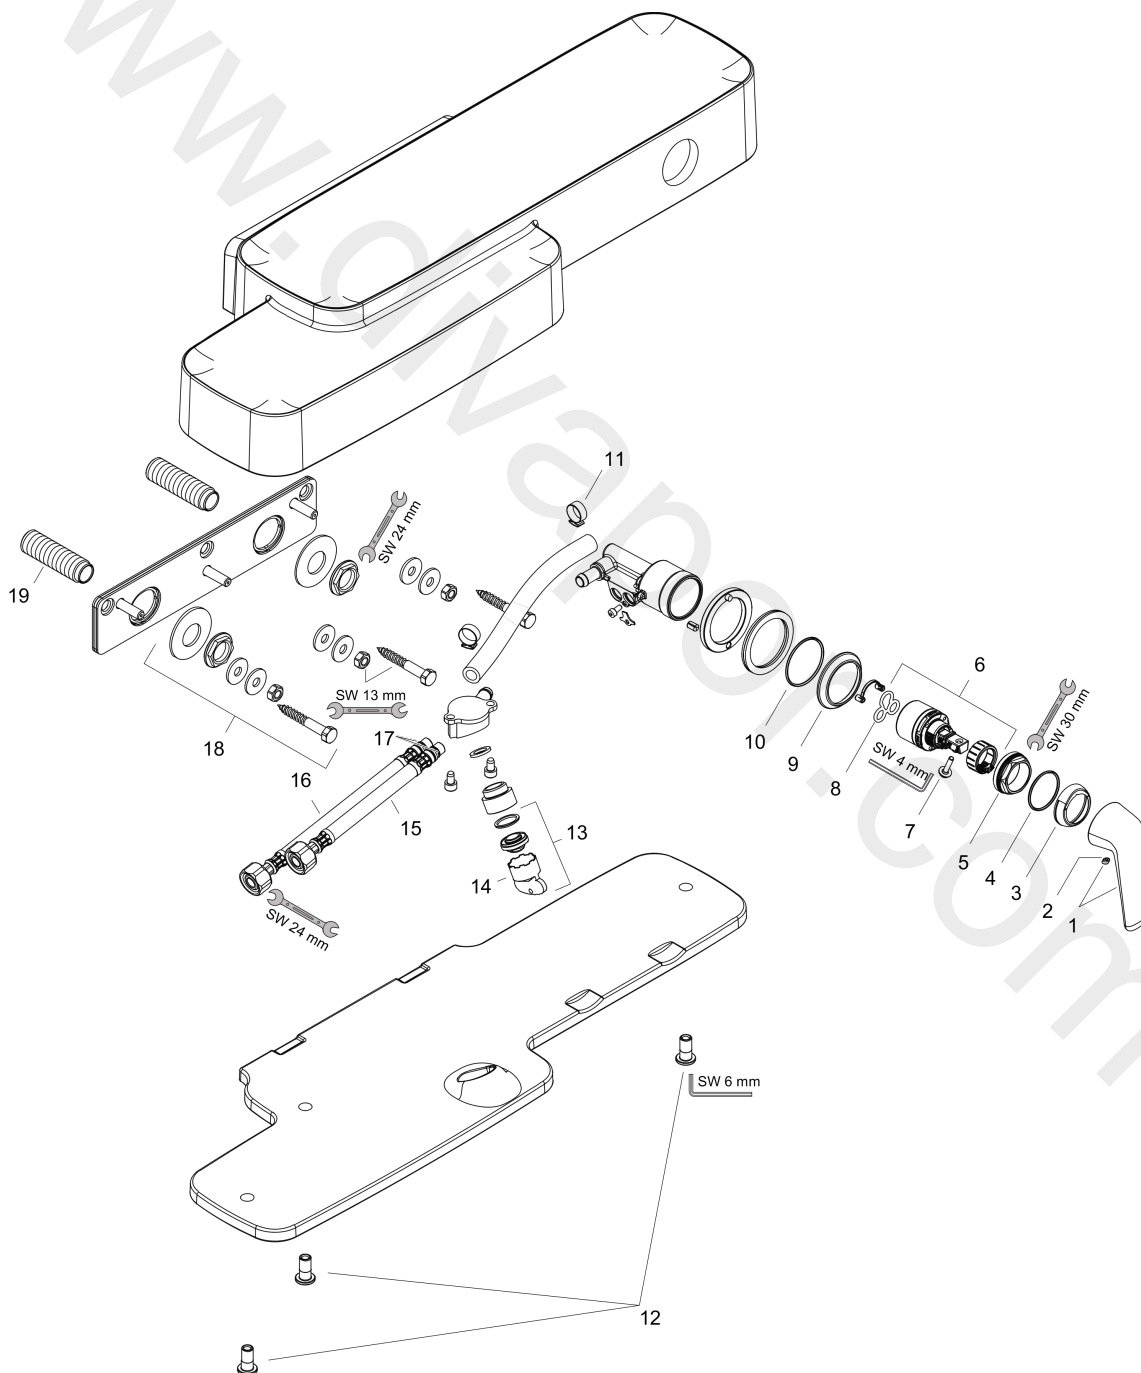

**AXOR Bouroullec**  
**Single lever basin mixer for exposed installation**  
Surfaces: Article Number: **19132400**

## Exploded Drawing

Year of production: **03/11 - 12/17**

**AXOR Bouroullec**  
**Single lever basin mixer for exposed installation**  
 Surfaces: Article Number: **19132400**

## Spare part list

Year of production: **03/11 - 12/17**

Pos.		Article Number	Price	PU
1	handle	95781000	£ 137,00	1
2	screw cover	96338000	£ 3,30	1
3	flange	96763000	£ 9,00	1
4	O-ring 29x2	98391000	£ 3,30	1
5	nut	97209000	£ 16,10	1
6	cartridge, assy	92730000	£ 35,00	1
7	locking screw for handle	95140000	£ 6,10	1
8	seal	95008000	£ 9,00	1
9	escutcheon	95782000	£ 43,00	1
10	O-ring 41x2	98212000	£ 3,30	1
11	hose clamp 15,7-18,5	97551000	£ 25,00	1
12	hollow screw	95851000	£ 43,00	1
13	aerator M24x1 (5 l/min)	95282000	£ 20,50	1
14	special tool	95290000	£ 9,00	1
15	connection hose 400 mm M10x1 G½	95539000	£ 51,00	1
16	connection hose 700 mm M10x1 G½	95784000	£ 35,00	1
17	O-ring 8x1,75	97827000	£ 3,30	1
18	mounting kit	95785000	£ 25,00	1
19	connecting thread G½	95786000	£ 96,00	1
a	hexagon socket screw M6x10	92847000	£ 3,30	1