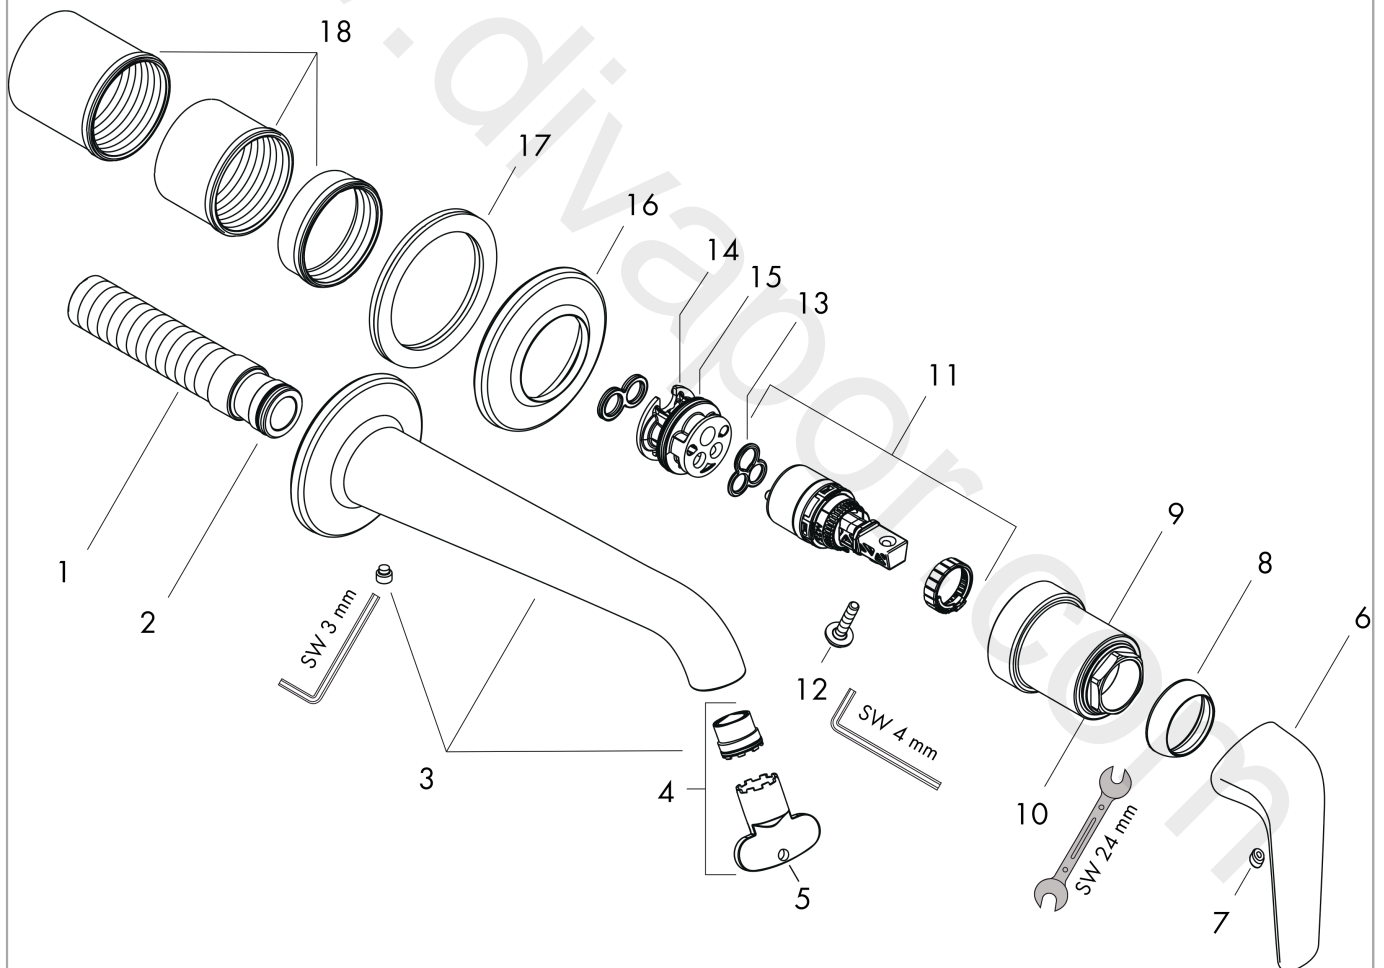

AXOR Bouroullec

Single lever basin mixer for concealed installation with spout 245 mm wall-mounted

Surfaces: Article Number: 19127000

Exploded Drawing

Year of production: 10/10 - 01/19

AXOR Bouroullec

Single lever basin mixer for concealed installation with spout 245 mm wall-mounted

Surfaces: Article Number: **19127000**

Spare part list

Year of production: **10/10 - 01/19**

Pos.		Article Number	Price	PU
1	connecting thread G½	97228000	£ 51,00	1
2	O-ring 16x2,5	98134000	£ 3,30	1
3	spout 240 mm	95709000	£ 370,00	1
4	aerator laminar M16,5x1 (5 l/min)	95382000	£ 43,00	1
5	special tool	98987000	£ 9,00	1
6	handle	95727000	£ 79,00	1
7	screw cover	96338000	£ 3,30	1
8	flange	98863000	£ 51,00	1
9	nut	95633000	£ 64,00	1
10	O-Ring 22x2	98185000	£ 3,30	1
11	cartridge, assy	97685000	£ 64,00	1
12	locking screw for handle	95140000	£ 6,10	1
13	seal	95008000	£ 9,00	1
14	adapter for cartridge	95634000	£ 13,30	1
15	O-ring 26x2	98147000	£ 3,30	1
16	escutcheon	95726000	£ 64,00	1
17	washer	97600000	£ 13,30	1
18	fixing set	97971000	£ 43,00	1
a	base body	13622180	£ 355,00	1
b	waste	50001000	£ 71,00	1
c	extension set 25 mm for 13622180	31971000	£ 169,00	1
d	Grease	90920000	£ 16,10	1
e	adapter for exchanged connections	93819000	£ 173,00	1