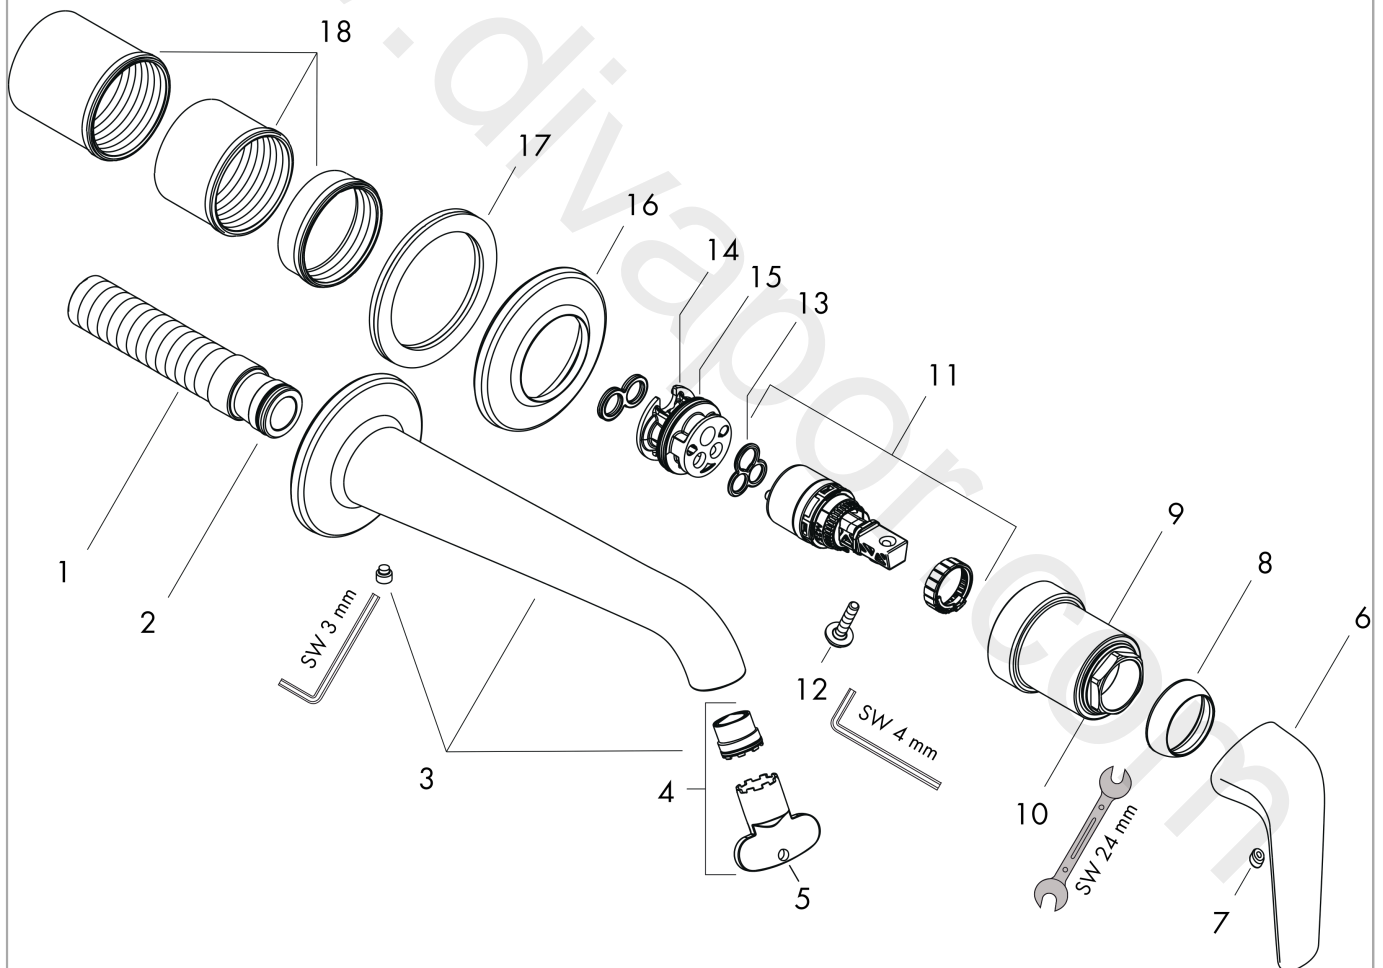

## AXOR Bouroullec

Single lever basin mixer for concealed installation with spout 200 mm wall-mounted

Surfaces: Article Number: 19125000

### Exploded Drawing

Year of production: 10/10 - 01/18

## AXOR Bouroullec

Single lever basin mixer for concealed installation with spout 200 mm wall-mounted

Surfaces: Article Number: **19125000**

### Spare part list

Year of production: **10/10 - 01/18**

Pos.		Article Number	Price	PU
1	connecting thread G½	97228000	£ 51,00	1
2	O-ring 16x2,5	98134000	£ 3,30	1
3	spout 200 mm	95708000	£ 370,00	1
4	aerator laminar M16,5x1 (5 l/min)	95382000	£ 43,00	1
5	special tool	98987000	£ 9,00	1
6	handle	95727000	£ 79,00	1
7	screw cover	96338000	£ 3,30	1
8	flange	98863000	£ 51,00	1
9	nut	95633000	£ 64,00	1
10	O-Ring 22x2	98185000	£ 3,30	1
11	cartridge, assy	97685000	£ 64,00	1
12	locking screw for handle	95140000	£ 6,10	1
13	seal	98865000	£ 35,00	1
14	adapter for cartridge	95634000	£ 13,30	1
15	O-ring 26x2	98147000	£ 3,30	1
16	escutcheon	95726000	£ 64,00	1
17	washer	97600000	£ 13,30	1
18	fixing set	97971000	£ 43,00	1
a	base body	13622180	£ 355,00	1
b	waste	50001000	£ 71,00	1
c	extension set 25 mm for 13622180	31971000	£ 169,00	1
d	Grease	90920000	£ 16,10	1
e	adapter for exchanged connections	93819000	£ 173,00	1