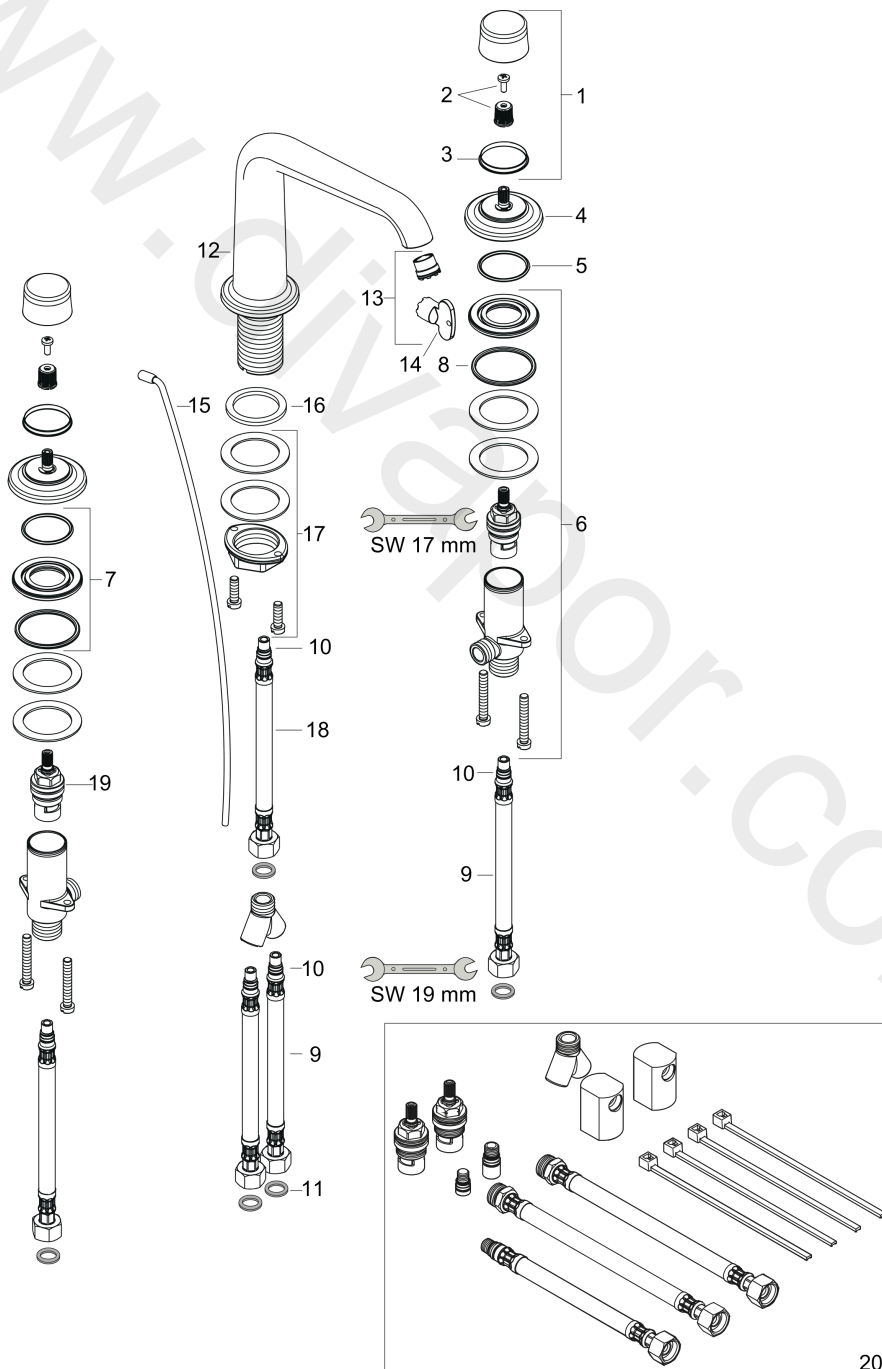

AXOR Bouroullec
3-hole basin mixer 170 with pop-up waste set
 Surfaces: Article Number: **19122000**

Exploded Drawing

Year of production: **10/10 - 12/17**

AXOR Bouroullec
3-hole basin mixer 170 with pop-up waste set
 Surfaces: Article Number: **19122000**

Spare part list

Year of production: **10/10 - 12/17**

Pos.		Article Number	Price	PU
1	handle	95732000	£ 64,00	1
2	handle fixing set	98932000	£ 16,10	1
3	set of color-rings cold / hot water	97147000	£ 16,10	1
4	escutcheon	95731000	£ 64,00	1
5	O-Ring 32x2,5	96364000	£ 25,00	1
6	stop valve cpl.	97357000	£ 137,00	1
7	nut	92854000	£ 20,50	1
8	O-ring 40x3	92634000	£ 3,30	1
9	connection hose 450 mm M10x1 G3/8	96507000	£ 43,00	1
10	O-ring 8x1,75	97827000	£ 3,30	1
11	sealing set	95581000	£ 6,10	1
12	spout cpl.	95729000	£ 445,00	1
13	aerator laminar M16,5x1 (5 l/min)	95382000	£ 43,00	1
14	special tool	98987000	£ 9,00	1
15	pull rod	95706000	£ 35,00	1
16	flat seal	98749000	£ 6,10	1
17	fixing set (Ø 32)	13961000	£ 25,00	1
18	connection hose 450 mm M8x0,75 G3/8	97206000	£ 35,00	1
19	O-ring 7x1,5	98422000	£ 3,30	1
20	shut off unit	94149000	£ 35,00	1
21	Hose extension set for 3-Hole Basin Mixer	38959000	£ 147,00	1
a	fixation extension 35 mm	13898000	£ 79,00	1
b	shut off unit right closing	94009000	£ 43,00	1