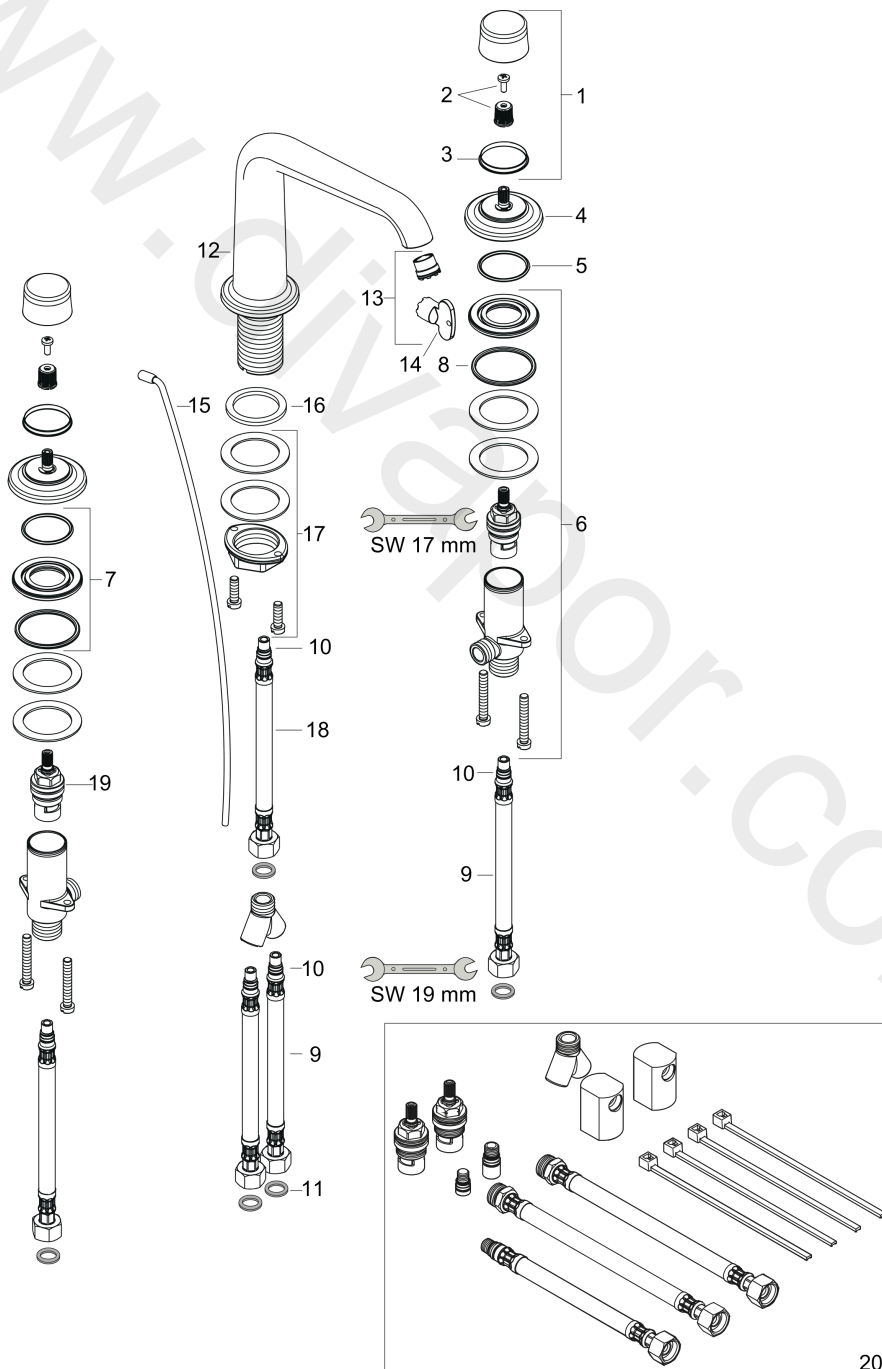

AXOR Bouroullec
3-hole basin mixer 130 with pop-up waste set
 Surfaces: Article Number: **19121000**

Exploded Drawing

Year of production: **10/10 - 12/17**

AXOR Bouroullec
3-hole basin mixer 130 with pop-up waste set
 Surfaces: Article Number: **19121000**

Spare part list

Year of production: **10/10 - 12/17**

Pos.		Article Number	Price	PU
1	handle	95732000	£ 64,00	1
2	handle fixing set	98932000	£ 16,10	1
3	set of color-rings cold / hot water	97147000	£ 16,10	1
4	escutcheon	95731000	£ 64,00	1
5	O-Ring 32x2,5	96364000	£ 25,00	1
6	stop valve cpl.	97357000	£ 137,00	1
7	nut	92854000	£ 20,50	1
8	O-ring 40x3	92634000	£ 3,30	1
9	connection hose 450 mm M10x1 G3/8	96507000	£ 43,00	1
10	O-ring 7x1,5	98422000	£ 3,30	1
11	sealing set	95581000	£ 6,10	1
12	spout cpl.	95728000	£ 445,00	1
13	aerator laminar M16,5x1 (5 l/min)	95382000	£ 43,00	1
14	special tool	98987000	£ 9,00	1
15	pull rod	95706000	£ 35,00	1
16	flat seal	98749000	£ 6,10	1
17	fixing set (Ø 32)	13961000	£ 25,00	1
18	connection hose 450 mm M8x0,75 G3/8	97206000	£ 35,00	1
19	shut off unit	94149000	£ 35,00	1
20	Hose extension set for 3-Hole Basin Mixer	38959000	£ 147,00	1
a	fixation extension 35 mm	13898000	£ 79,00	1