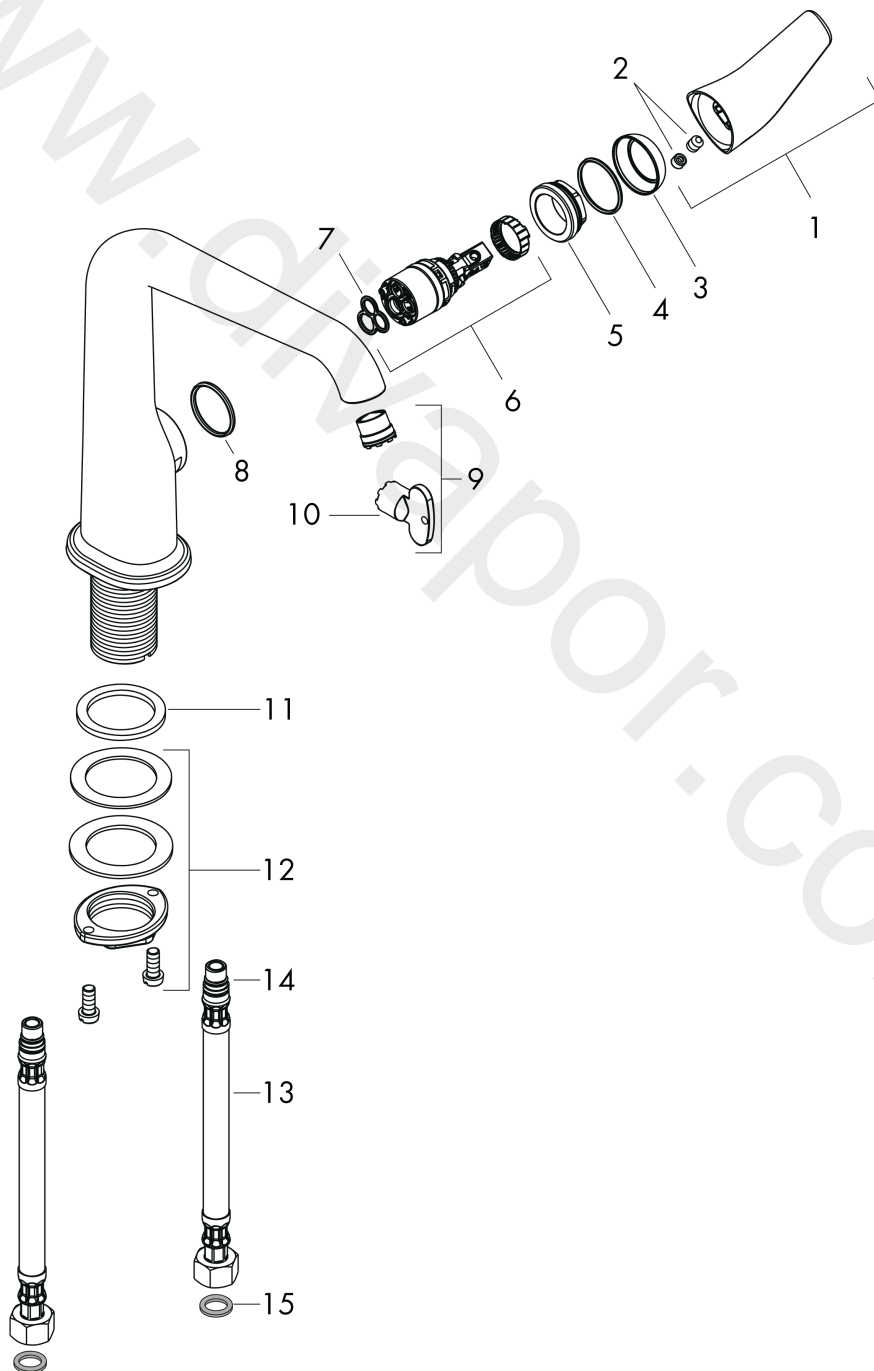

AXOR Bouroullec
Single lever basin mixer without pull-rod for hand wash basins
Surfaces: Article Number: **19014000**

Exploded Drawing

Year of production: **10/12 - 12/17**

AXOR Bouroullec
Single lever basin mixer without pull-rod for hand wash basins
 Surfaces: Article Number: **19014000**

Spare part list

Year of production: **10/12 - 12/17**

Pos.		Article Number	Price	PU
1	handle	95705000	£ 79,00	1
2	screw cover	95704000	£ 3,30	1
3	flange	98863000	£ 51,00	1
4	O-Ring 22x2	98185000	£ 3,30	1
5	nut	95178000	£ 43,00	1
6	cartridge, assy	97685000	£ 64,00	1
7	seal	98865000	£ 35,00	1
8	O-ring 25x2	98389000	£ 3,30	1
9	aerator laminar M16,5x1 (5 l/min)	95382000	£ 43,00	1
10	special tool	98987000	£ 9,00	1
11	flat seal	98749000	£ 6,10	1
12	fixing set (Ø 32)	13961000	£ 25,00	1
13	connection hose 450 mm M8x0,75 G3/8	97206000	£ 35,00	1
14	O-ring 7x1,5	98422000	£ 3,30	1
15	sealing set	95581000	£ 6,10	1
a	fixation extension 35 mm	13898000	£ 79,00	1