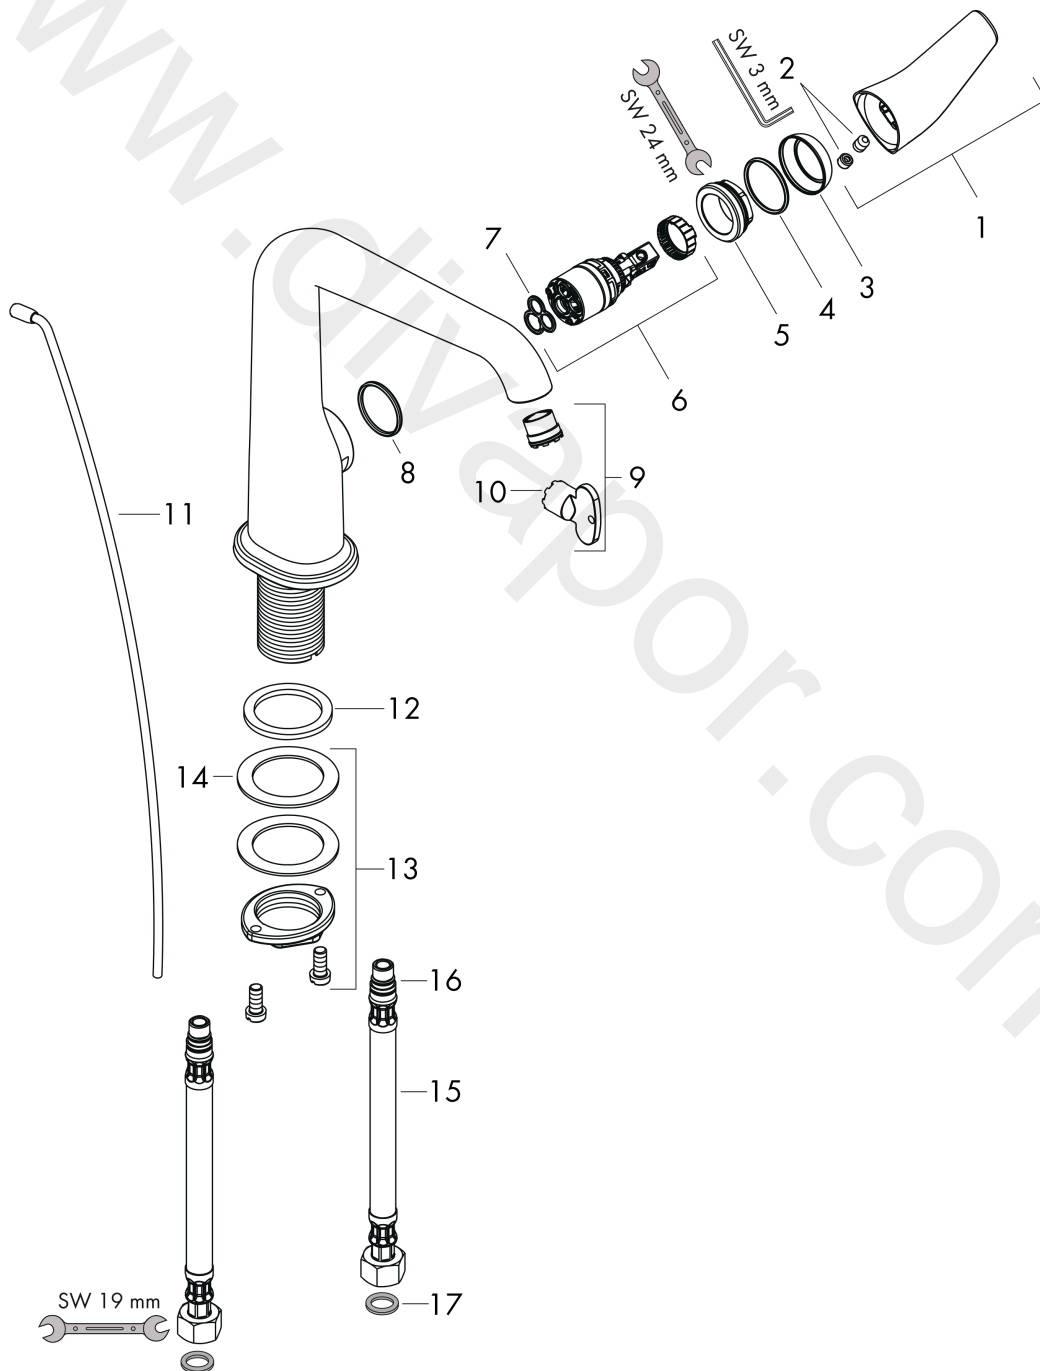

AXOR Bouroullec
Single lever basin mixer 140 with pop-up waste set for hand wash basins
 Surfaces: Article Number: 19013000

Exploded Drawing

Year of production: 10/12 - 02/19

AXOR Bouroullec
Single lever basin mixer 140 with pop-up waste set for hand wash basins
 Surfaces: Article Number: **19013000**

Spare part list

Year of production: **10/12 - 02/19**

Pos.		Article Number	Price	PU
1	handle	95705000	£ 79,00	1
2	screw cover	95704000	£ 3,30	1
3	flange	98863000	£ 51,00	1
4	O-Ring 22x2	98185000	£ 3,30	1
5	nut	95178000	£ 43,00	1
6	cartridge, assy	97685000	£ 64,00	1
7	seal	98865000	£ 35,00	1
8	O-ring 25x2	98389000	£ 3,30	1
9	aerator laminar M16,5x1 (5 l/min)	95382000	£ 43,00	1
10	special tool	98987000	£ 9,00	1
11	pull rod	95706000	£ 35,00	1
12	flat seal	98749000	£ 6,10	1
13	fixing set (Ø 32)	13961000	£ 25,00	1
14	lever collar	97548000	£ 3,30	1
15	connection hose 450 mm M8x0,75 G3/8	97206000	£ 35,00	1
16	O-ring 7x1,5	98422000	£ 3,30	1
17	sealing set	95581000	£ 6,10	1
18	connection hose 600 mm M10x1 G3/8	97398000	£ 35,00	1
a	fixation extension 35 mm	13898000	£ 79,00	1