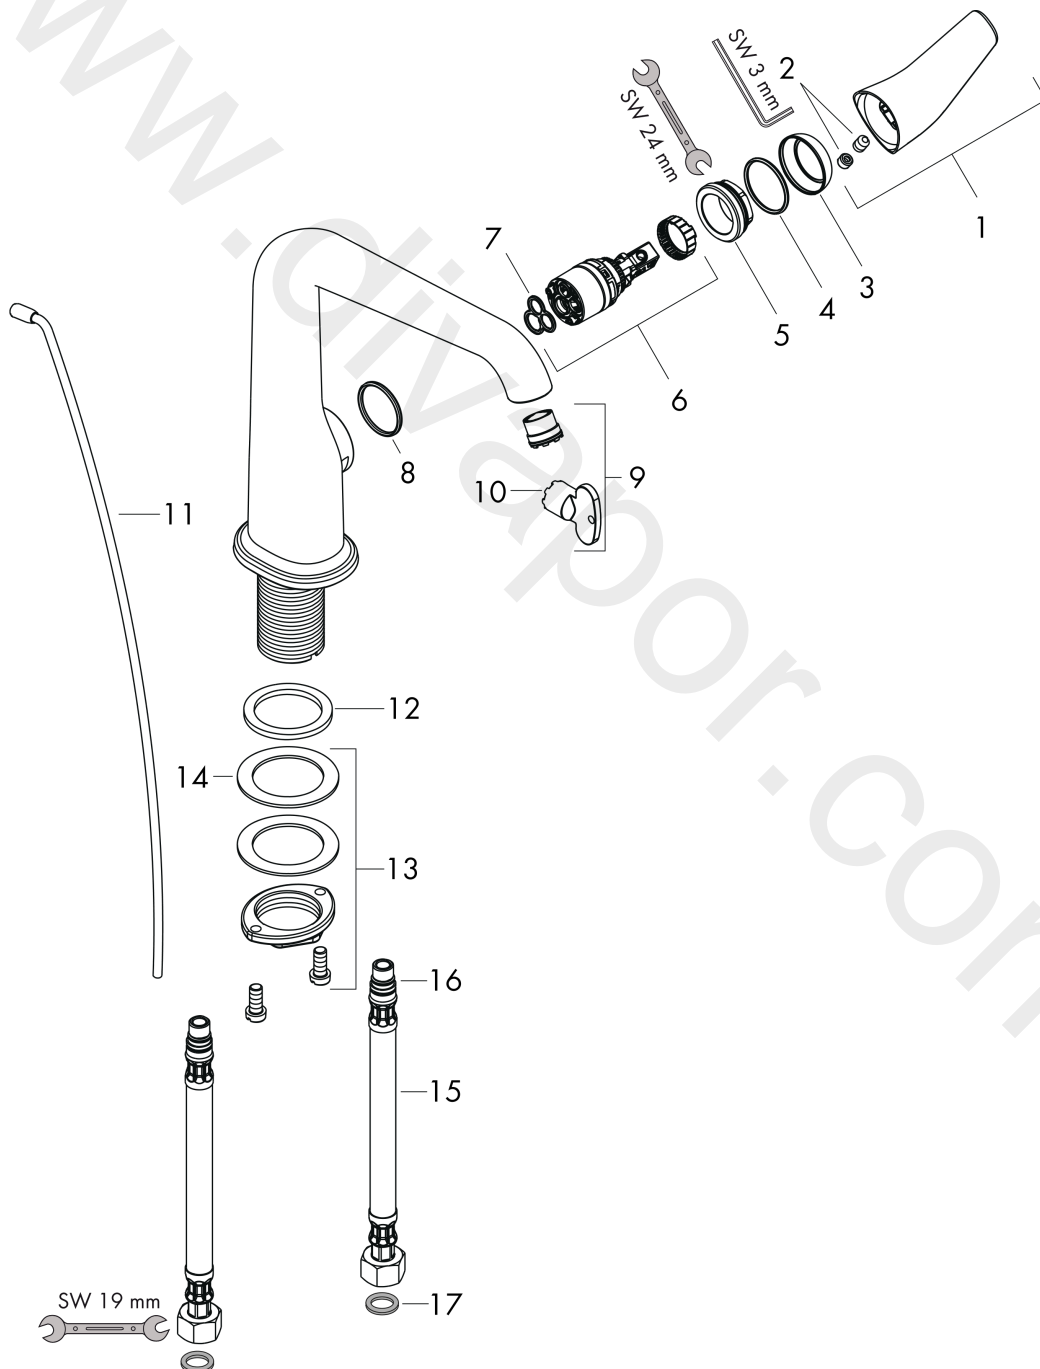

AXOR Bouroullec
Single lever basin mixer 140 with pop-up waste set for hand wash basins
Surfaces: Article Number: **19013000**

Exploded Drawing

Year of production: **10/10 - 09/12**

AXOR Bouroullec
Single lever basin mixer 140 with pop-up waste set for hand wash basins
 Surfaces: Article Number: **19013000**

Spare part list

Year of production: **10/10 - 09/12**

Pos.		Article Number	Price	PU
1	handle	95705000	£ 79,00	1
2	screw cover	95704000	£ 3,30	1
3	flange	98863000	£ 51,00	1
4	O-Ring 22x2	98185000	£ 3,30	1
5	nut	95178000	£ 43,00	1
6	cartridge, assy	97685000	£ 64,00	1
7	seal	98865000	£ 35,00	1
8	O-ring 25x2	98389000	£ 3,30	1
9	aerator laminar M16,5x1 (5 l/min)	95382000	£ 43,00	1
10	special tool	98987000	£ 9,00	1
11	pull rod	95706000	£ 35,00	1
12	flat seal	98749000	£ 6,10	1
13	fixing set (Ø 32)	13961000	£ 25,00	1
14	lever collar	97548000	£ 3,30	1
15	connection hose 600 mm M10x1 G3/8	97398XXX	> £ 35,00	-
16	O-ring 8x1,75	97827000	£ 3,30	1
17	sealing set	95581000	£ 6,10	1
a	fixation extension 35 mm	13898000	£ 79,00	1