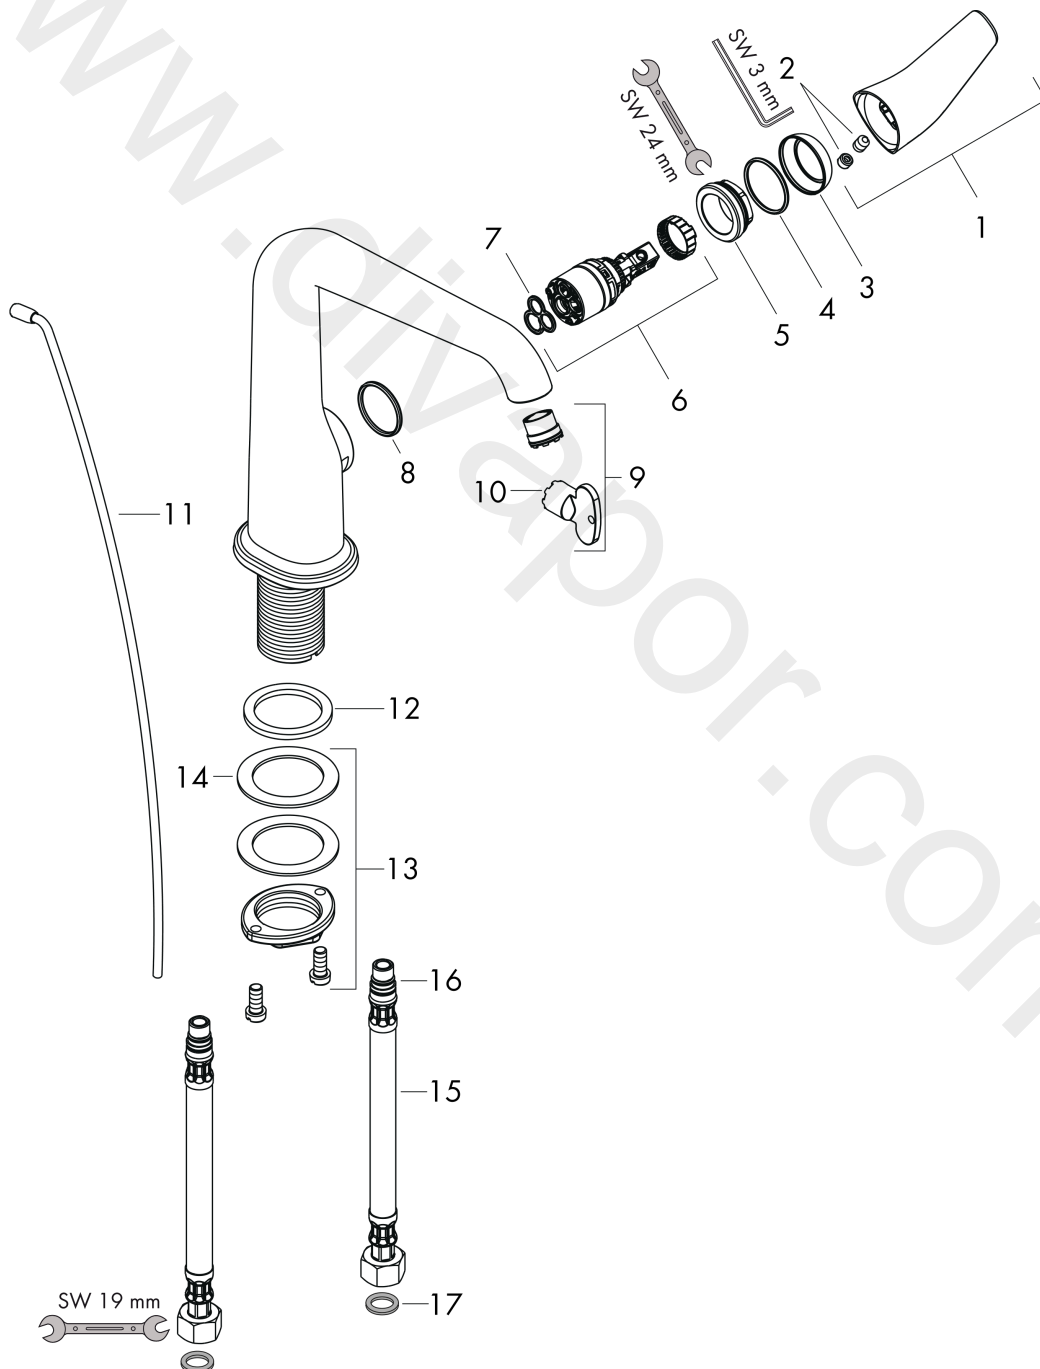

AXOR Bouroullec
Single lever basin mixer 180 with pop-up waste set
Surfaces: Article Number: **19010000**

Exploded Drawing

Year of production: **10/12 - 12/17**

AXOR Bouroullec
Single lever basin mixer 180 with pop-up waste set
 Surfaces: Article Number: **19010000**

Spare part list

Year of production: **10/12 - 12/17**

Pos.		Article Number	Price	PU
1	handle	95705000	£ 79,00	1
2	screw cover	95704000	£ 3,30	1
3	flange	98863000	£ 51,00	1
4	O-Ring 22x2	98185000	£ 3,30	1
5	nut	95178000	£ 43,00	1
6	cartridge, assy	97685000	£ 64,00	1
7	seal	98865000	£ 35,00	1
8	O-ring 25x2	98389000	£ 3,30	1
9	aerator laminar M16,5x1 (5 l/min)	95382000	£ 43,00	1
10	special tool	98987000	£ 9,00	1
11	pull rod	95706000	£ 35,00	1
12	flat seal	98749000	£ 6,10	1
13	fixing set (Ø 32)	13961000	£ 25,00	1
14	lever collar	97548000	£ 3,30	1
15	connection hose 450 mm M8x0,75 G3/8	97206000	£ 35,00	1
16	O-ring 7x1,5	98422000	£ 3,30	1
17	sealing set	95581000	£ 6,10	1
a	pop up waste	94139000	£ 96,00	1
b	fixation extension 35 mm	13898000	£ 79,00	1