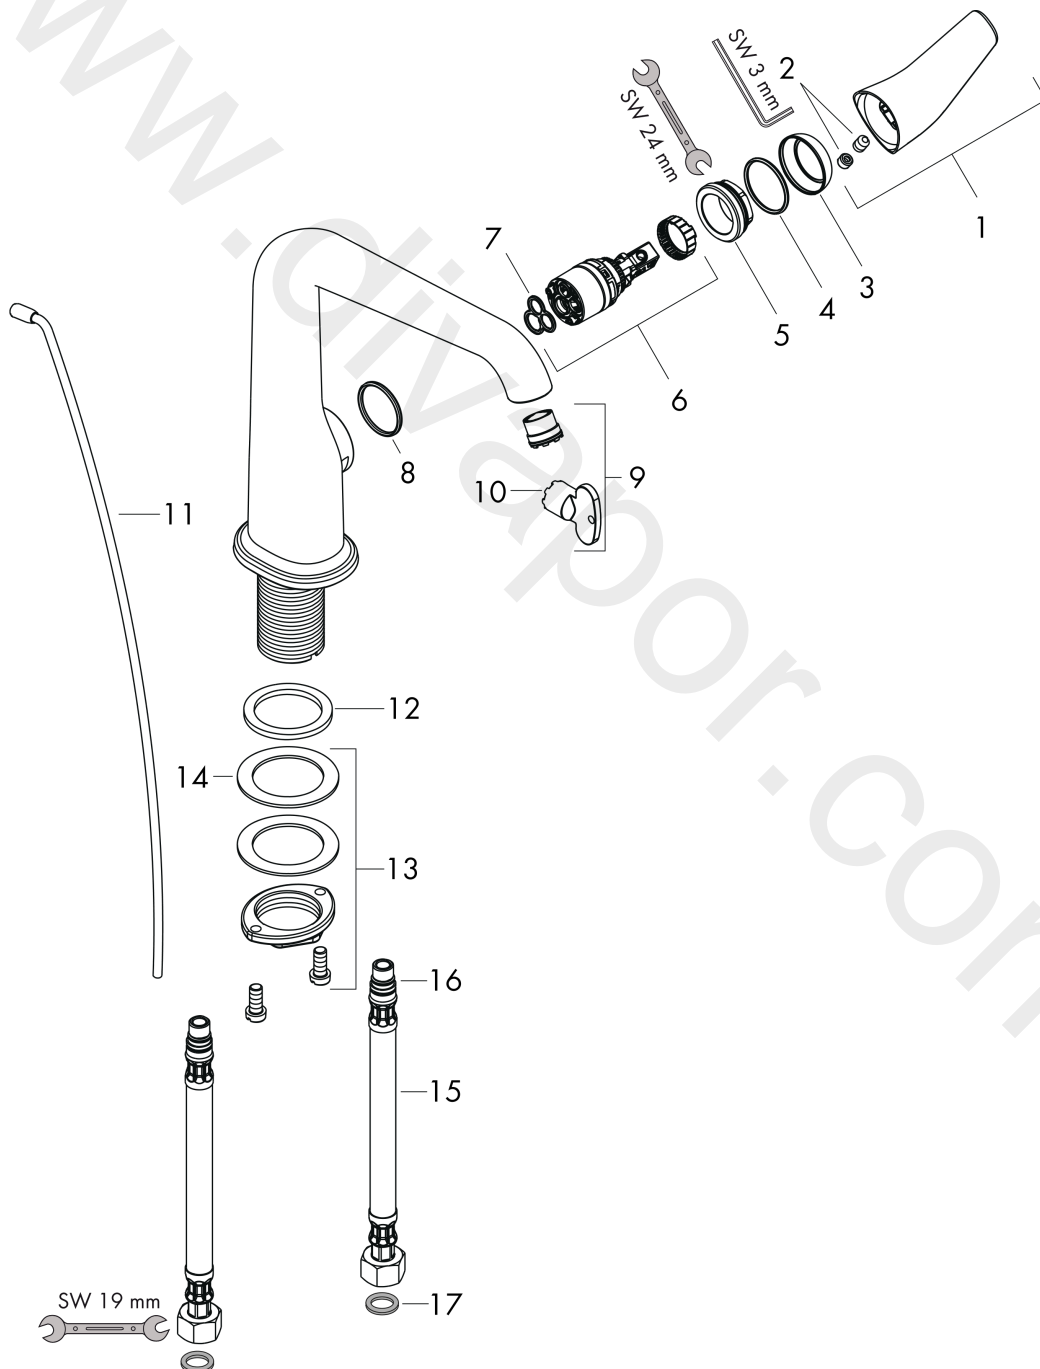

AXOR Bouroullec
Single lever basin mixer 180 with pop-up waste set
Surfaces: Article Number: **19010000**

Exploded Drawing

Year of production: **10/10 - 09/12**

AXOR Bouroullec
Single lever basin mixer 180 with pop-up waste set
 Surfaces: Article Number: **19010000**

Spare part list

Year of production: **10/10 - 09/12**

Pos.		Article Number	Price	PU
1	handle	95705000	£ 79,00	1
2	screw cover	95704000	£ 3,30	1
3	flange	98863000	£ 51,00	1
4	O-Ring 22x2	98185000	£ 3,30	1
5	nut	95178000	£ 43,00	1
6	cartridge, assy	97685000	£ 64,00	1
7	seal	98865000	£ 35,00	1
8	O-ring 25x2	98389000	£ 3,30	1
9	aerator laminar M16,5x1 (5 l/min)	95382000	£ 43,00	1
10	special tool	98987000	£ 9,00	1
11	pull rod	95706000	£ 35,00	1
12	flat seal	98749000	£ 6,10	1
13	fixing set (Ø 32)	13961000	£ 25,00	1
14	lever collar	97548000	£ 3,30	1
15	connection hose 600 mm M10x1 G3/8	97398000	£ 35,00	1
16	O-ring 8x1,75	97827000	£ 3,30	1
17	sealing set	95581000	£ 6,10	1
a	fixation extension 35 mm	13898000	£ 79,00	1
b	pop up waste	94139000	£ 96,00	1