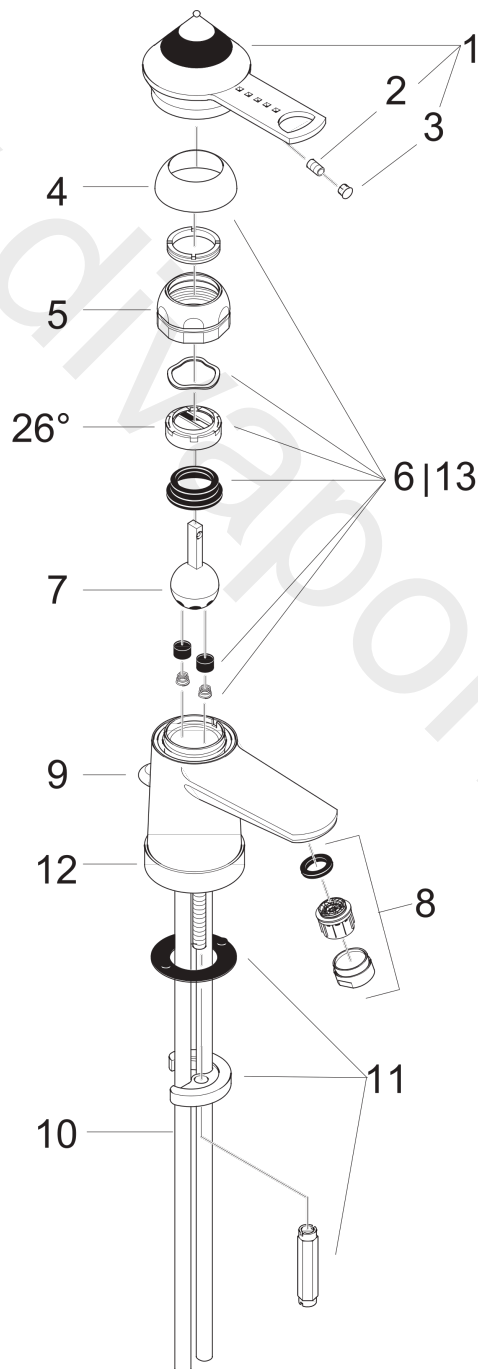

**AXOR 1901**  
**Single Lever Basin Mixer for hand basins**  
Surfaces: Article Number: **19005690**

## Exploded Drawing

Year of production: **10/92 - 09/01**

**AXOR 1901**  
**Single Lever Basin Mixer for hand basins**  
 Surfaces: Article Number: **19005690**

## Spare part list

Year of production: **10/92 - 09/01**

Pos.		Article Number	Price	PU
1	handle	19091690	£ 370,00	1
2	screw cover	94063610	-	1
3	hollow set screw M6x10 DIN 916	96029000	£ 3,30	1
4	flange	13987610	-	1
5	nut	13918000	£ 20,50	1
6	service set with service tool	13952000	£ 43,00	1
7	mixer ball	13964000	£ 51,00	1
8	aerator M24x1 (7 l/min)	13085990	£ 51,00	1
9	handle for pop up	94079610	-	1
10	coating hose	94068610	-	1
11	fixing set	94701000	£ 43,00	1
12	deco-ring	96046990	-	1
13	service set without service tool	98804000	£ 35,00	1
a	pop up waste	94139610	-	1