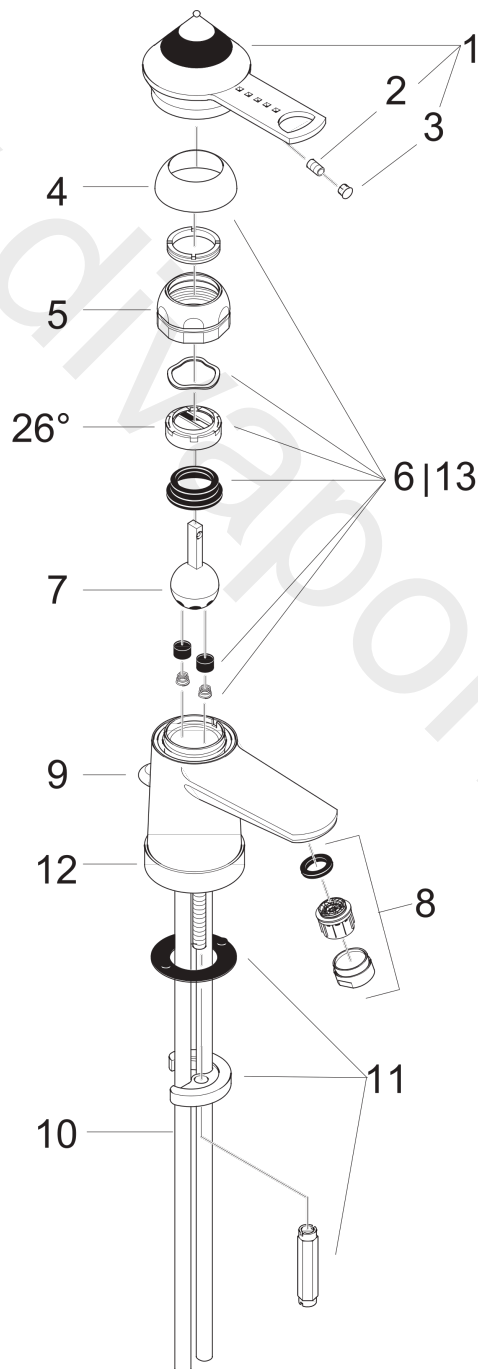

AXOR 1901
Single Lever Basin Mixer for hand basins
Surfaces: Article Number: **19005600**

Exploded Drawing

Year of production: **10/92 - 09/01**

AXOR 1901
Single Lever Basin Mixer for hand basins
 Surfaces: Article Number: **19005600**

Spare part list

Year of production: **10/92 - 09/01**

Pos.		Article Number	Price	PU
1	handle	19091600	£ 224,00	1
2	screw cover	94063610	-	1
3	hollow set screw M6x10 DIN 916	96029000	£ 3,30	1
4	flange	13987610	-	1
5	nut	13918000	£ 20,50	1
6	service set with service tool	13952000	£ 43,00	1
7	mixer ball	13964000	£ 51,00	1
8	aerator M24x1 (7 l/min)	13085000	£ 13,30	1
9	handle for pop up	94079610	-	1
10	coating hose	94068610	-	1
11	fixing set	94701000	£ 43,00	1
12	deco-ring	96046000	-	1
13	service set without service tool	98804000	£ 35,00	1
a	pop up waste	94139610	-	1