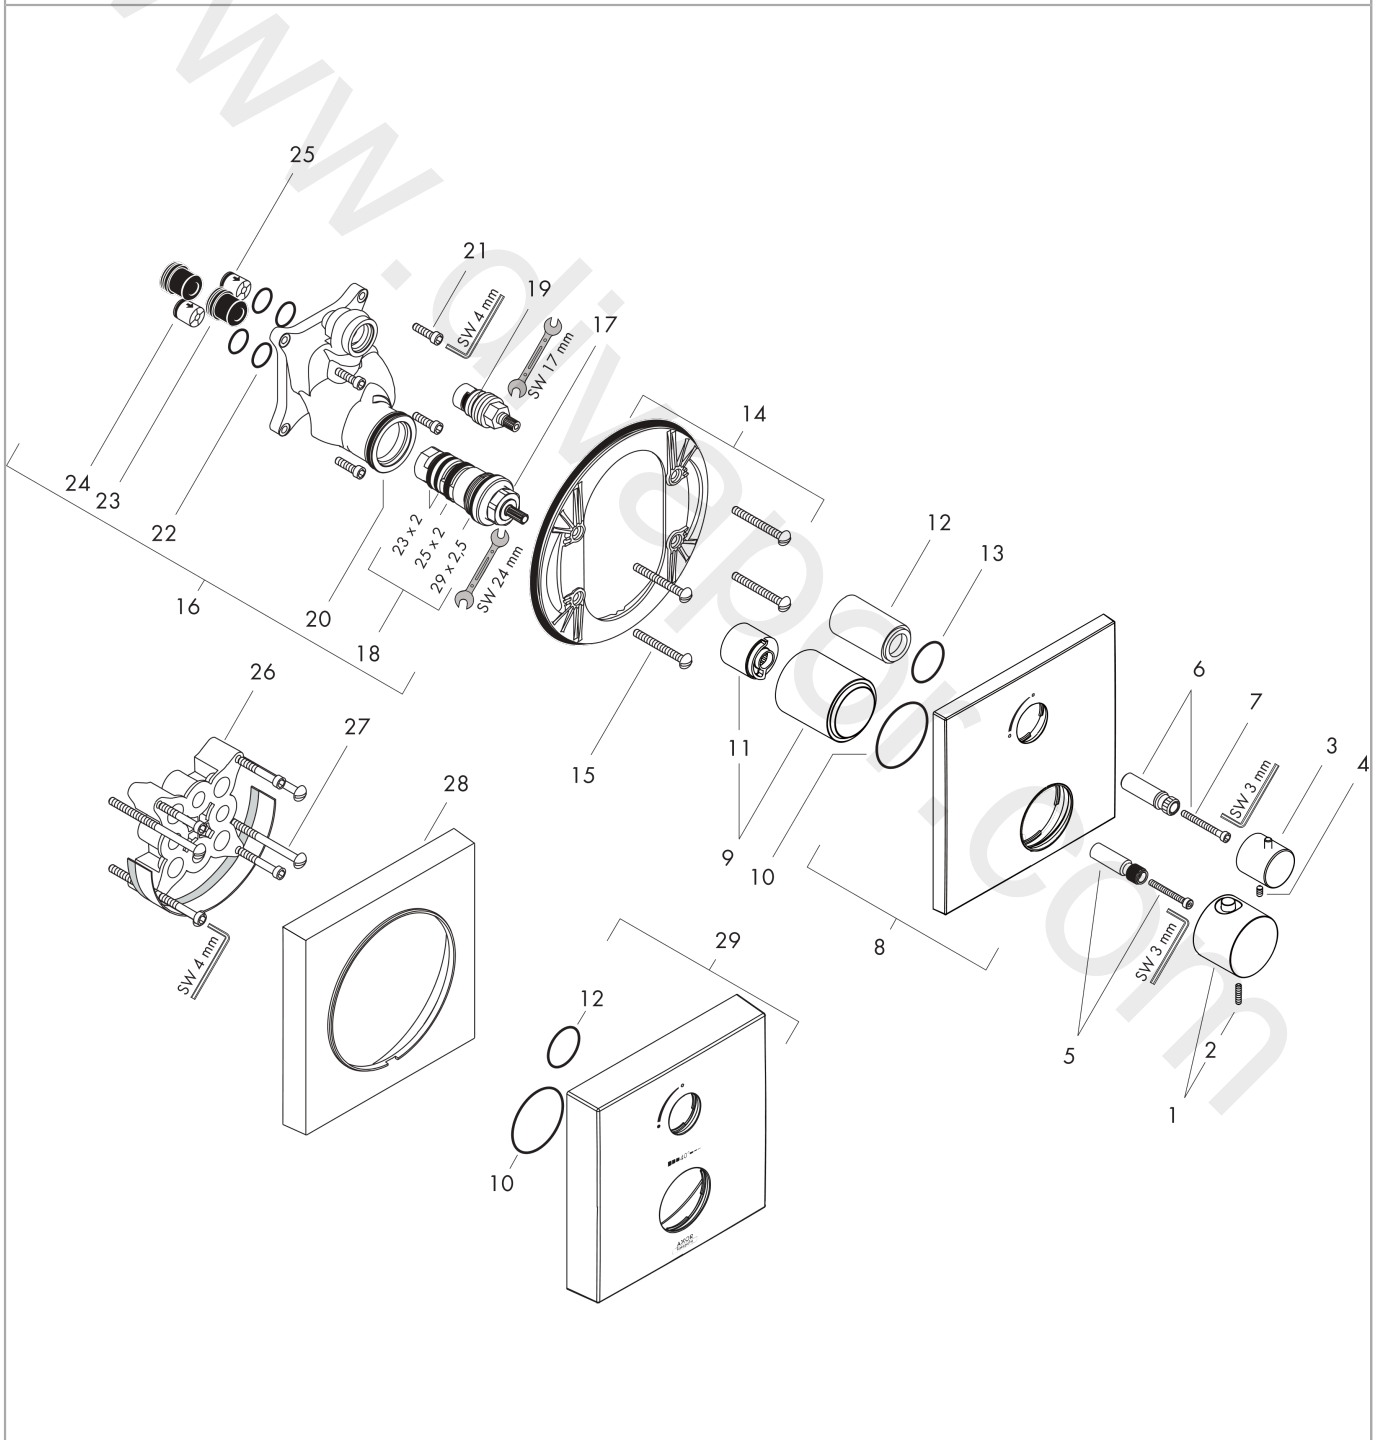

AXOR Massaud
Thermostat for concealed installation with shut-off valve
 Surfaces: Article Number: **18745000**

Exploded Drawing

Year of production: **07/08 - 04/11**

AXOR Massaud
Thermostat for concealed installation with shut-off valve
 Surfaces: Article Number: **18745000**