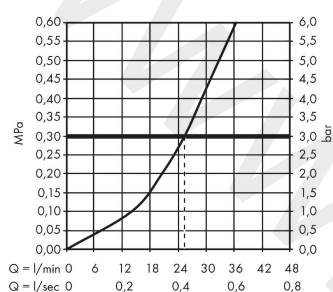

AXOR Massaud
Thermostat for concealed installation with shut-off valve
 Finish: **Chrome** Article Number: **18745000**

product features

- 1 function
- thermostat cartridge, ceramic valves 90°
- maximum flow rate at 3 bar: 25 l/min
- min. operating pressure: 1 bar
- max. operating pressure: 10 bar
- safety stop at 40 °C
- temperature limitation adjustable
- non-return valve
- with silencer
- connection type: basic set

Article Details

Price excl. VAT 1.108,33 £

Product image

Scale drawing

AXOR Massaud
Thermostat for concealed installation with shut-off valve
Finish: **Chrome** Article Number: **18745000**

Flowchart

AXOR Massaud
Thermostat for concealed installation with shut-off valve
 Finish: **Chrome** Article Number: **18745000**