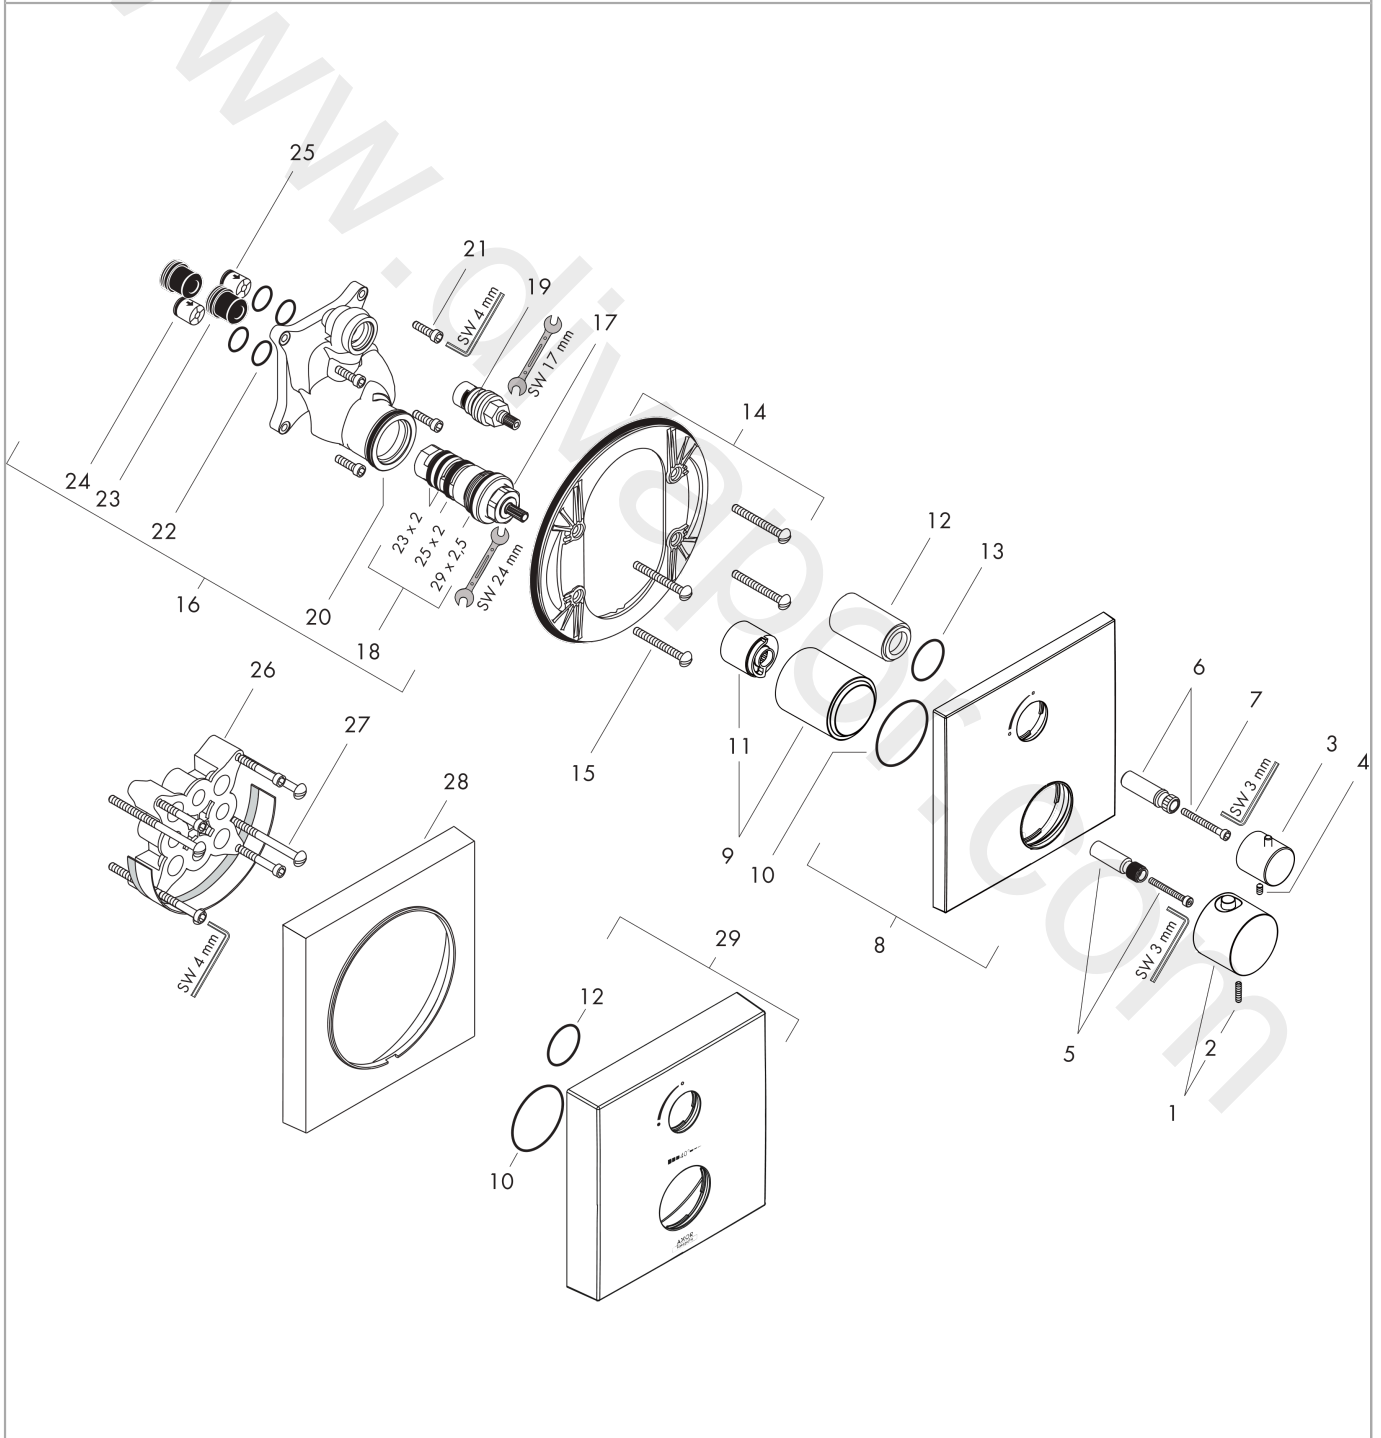

AXOR Massaud
Thermostat for concealed installation with shut-off valve
Finish: **Chrome** Article Number: **18745000**

Exploded Drawing

Year of production: >05/11

AXOR Massaud
Thermostat for concealed installation with shut-off valve
Finish: **Chrome** Article Number: **18745000**

Spare part list

Year of production: >05/11

Pos.		Article Number	Price	PU
1	handle for thermostat	18097000	£ 96,00	1
2	hollow set screw M4x16	97663000	£ 3,30	1
3	handle	96520000	£ 64,00	1
4	hollow set screw M4x8	97669000	£ 3,30	1
5	adapter for handle	96451000	£ 16,10	1
6	adapter for handle	98701000	£ 9,00	1
7	hexagon socket screw M4x35	92160000	£ 3,30	1
8	escutcheon	98686000	£ 96,00	1
9	sleeve	98734000	£ 79,00	1
10	O-ring 48x5	98174000	£ 3,30	1
11	safety set for temperature control	97334000	£ 13,30	1
12	sleeve	96446000	£ 35,00	1
13	O-ring 30x5	98153000	£ 3,30	1
14	holder for escutcheon	98793000	£ 43,00	1
15	set of fixing screws	96454000	£ 9,00	1
16	installation unit cpl.	92760000	£ 275,00	1
17	thermostat cartridge	94282000	£ 137,00	1
18	sealing set	95037000	£ 51,00	1
19	shut off unit right closing	94009000	£ 43,00	1
20	O-ring 39x2	98158000	£ 3,30	1
21	set of screws	96525000	£ 9,00	1
22	O-ring 16x2	98133000	£ 3,30	1
23	noise reduction	94073000	£ 25,00	1
24	non return valve (pressure-resistant up to 2 MPa)	92594000	£ 16,10	1
25	set of non return valves DW 15	94074000	£ 16,10	1
26	extension 25 mm	13595000	£ 75,00	1
27	set of fixing screws	97747000	£ 3,30	1
28	extension 22 mm	97407000	£ 72,00	1
29	escutcheon height = 33 mm (when wall is not deep enough).	14970000	£ 97,00	1
a	concealed item	01800180	£ 163,00	1
b	adapter for exchanged connections	93181000	£ 275,00	1
c	non return valve with filter	92499000	£ 16,10	1