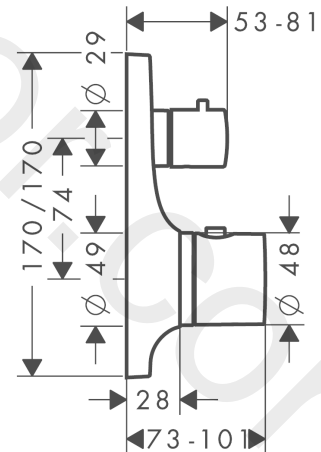

AXOR Massaud
Thermostat for concealed installation with shut-off valve
 Finish: **Chrome** Article Number: **18745000**

product features

- 1 function
- thermostat cartridge, ceramic valves 90°
- maximum flow rate at 3 bar: 25 l/min
- min. operating pressure: 1 bar
- max. operating pressure: 10 bar
- safety stop at 40 °C
- temperature limitation adjustable
- non-return valve
- with silencer
- connection type: basic set

Article Details

Price excl. VAT 1.108,33 £

Product image

Scale drawing

AXOR Massaud
Thermostat for concealed installation with shut-off valve
Finish: **Chrome** Article Number: **18745000**

Flowchart

AXOR Massaud
Thermostat for concealed installation with shut-off valve
 Finish: **Chrome** Article Number: **18745000**