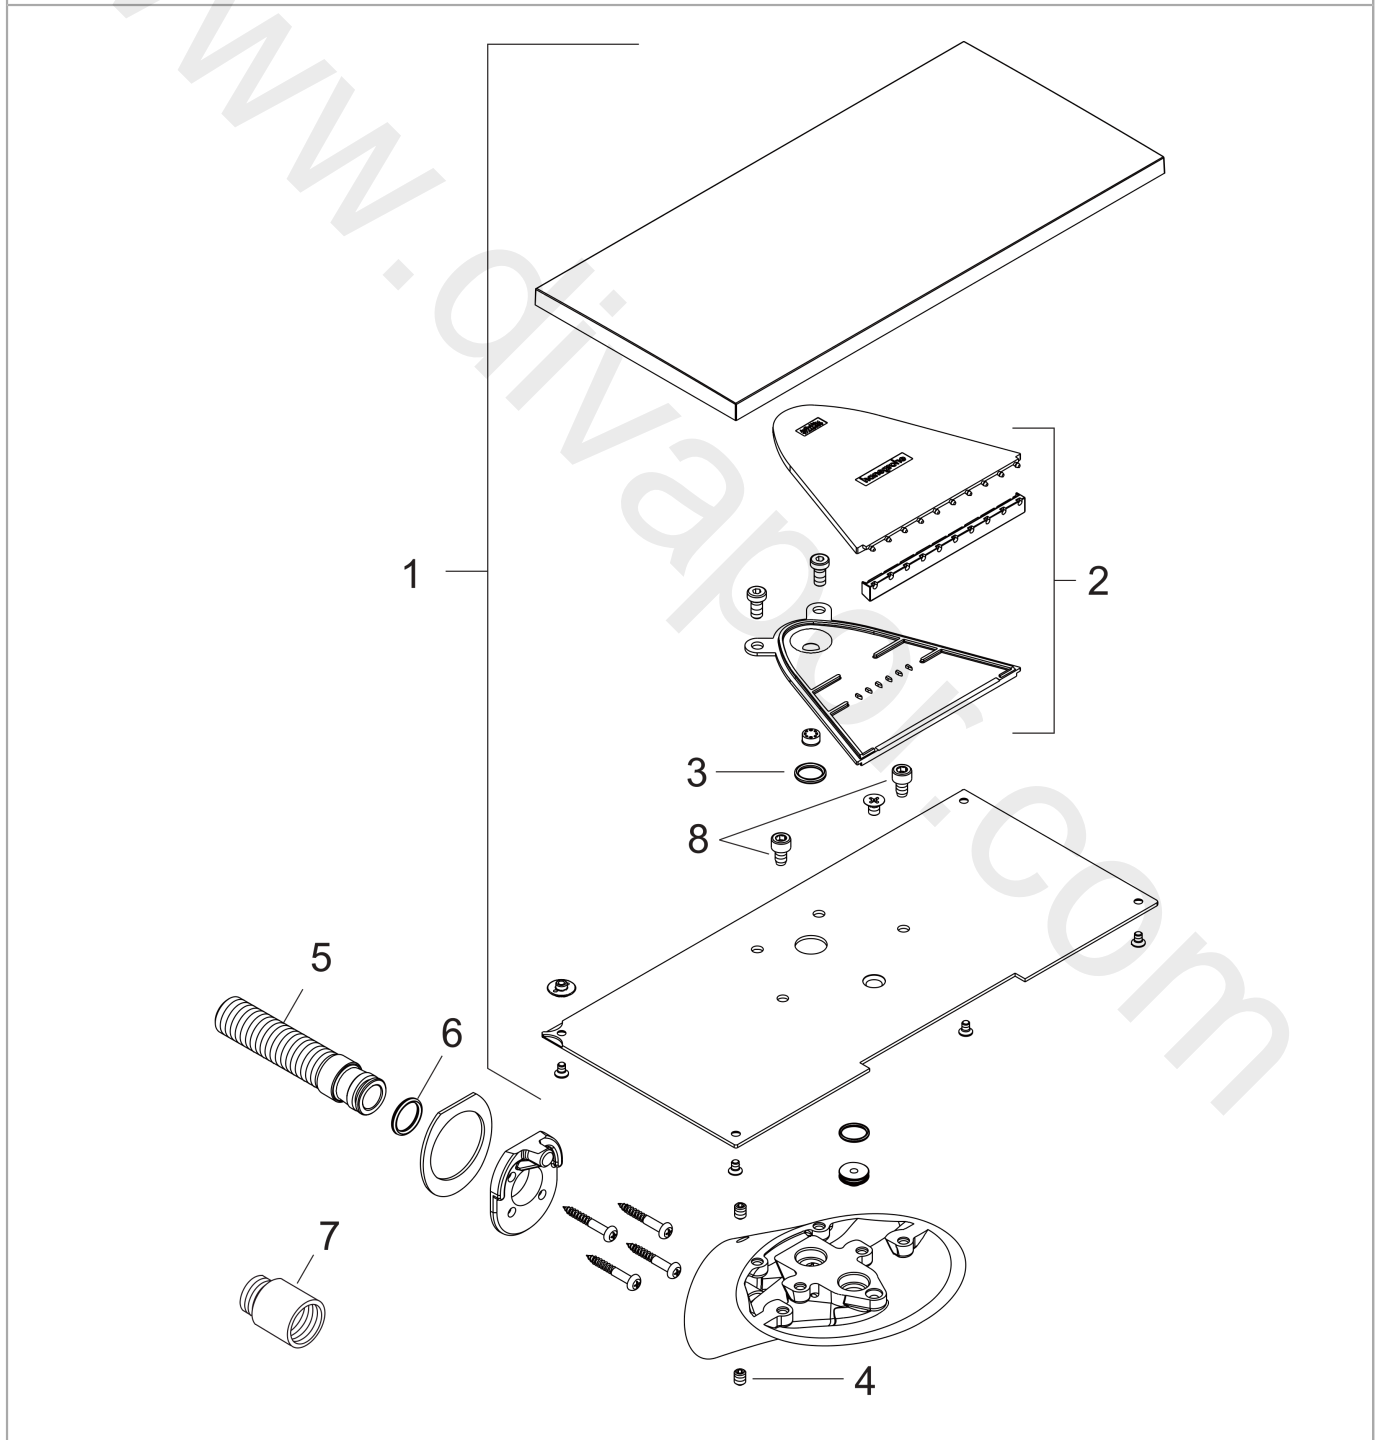

**AXOR Massaud
Bath spout**

Finish: **Polished Black Chrome** Article Number: **18472330**

product features

- projection: 167 mm
- maximum flow rate at 3 bar: 18 l/min
- connection dimension: device connection DN20
- spray type: RainFlow

Article Details

Price excl. VAT 1.312,50 £

Technology

Product image

Scale drawing

Flowchart

AXOR Massaud
Bath spout
Finish: **Polished Black Chrome** Article Number: **18472330**

Exploded Drawing

Year of production: >12/16

AXOR Massaud
Bath spout

 Finish: **Polished Black Chrome**

 Article Number: **18472330**

Spare part list

Year of production: >12/16

Pos.		Article Number	Price	PU
1	spray former	97446000	£ 96,00	1
2	plate for spout	98975330	£ 880,00	1
3	O-ring 12x2	98214000	£ 3,30	1
4	hollow set screw M6x8	97810000	£ 3,30	1
5	connecting thread G½	97228000	£ 51,00	1
6	O-ring 16x2,5	98134000	£ 3,30	1
7	extension 25 mm	95413000	£ 79,00	1
8	hexagon socket screw M6x10	92847000	£ 3,30	1
a	spray former (special 8°)	95492000	£ 25,00	1
b	concealed item	18471180	£ 128,00	1