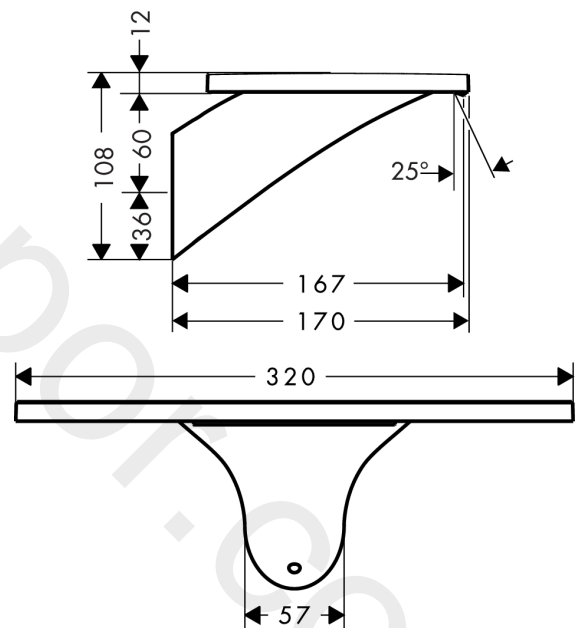

**AXOR Massaud
Bath spout**

Finish: **Polished Black Chrome** Article Number: **18472330**

product features

- projection: 167 mm
- maximum flow rate at 3 bar: 18 l/min
- connection dimension: device connection DN20
- spray type: RainFlow

Article Details

Price excl. VAT 1.312,50 £

Technology

Product image

Scale drawing

Flowchart

AXOR Massaud
Bath spout
Finish: **Polished Black Chrome** Article Number: **18472330**

Exploded Drawing

Year of production: >12/16

AXOR Massaud
Bath spout

 Finish: **Polished Black Chrome**

 Article Number: **18472330**

Spare part list

Year of production: >12/16

Pos.		Article Number	Price	PU
1	spray former	97446000	£ 96,00	1
2	plate for spout	98975330	£ 880,00	1
3	O-ring 12x2	98214000	£ 3,30	1
4	hollow set screw M6x8	97810000	£ 3,30	1
5	connecting thread G½	97228000	£ 51,00	1
6	O-ring 16x2,5	98134000	£ 3,30	1
7	extension 25 mm	95413000	£ 79,00	1
8	hexagon socket screw M6x10	92847000	£ 3,30	1
a	spray former (special 8°)	95492000	£ 25,00	1
b	concealed item	18471180	£ 128,00	1