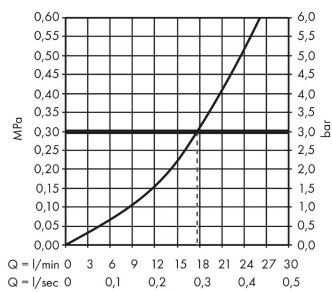

**AXOR Massaud
Bath spout**

Finish: **Polished Black Chrome** Article Number: **18472330**

product features

- projection: 167 mm
- maximum flow rate at 3 bar: 18 l/min
- connection dimension: device connection DN20
- spray type: RainFlow

Article Details

Price excl. VAT 1.312,50 £

Technology

Product image

Scale drawing

Flowchart

AXOR Massaud
Bath spout
Finish: **Polished Black Chrome** Article Number: **18472330**

Exploded Drawing