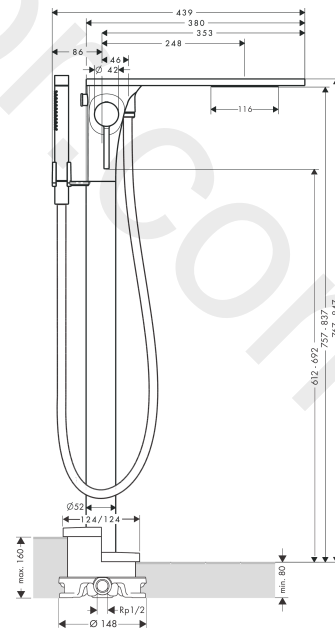

Scale drawing