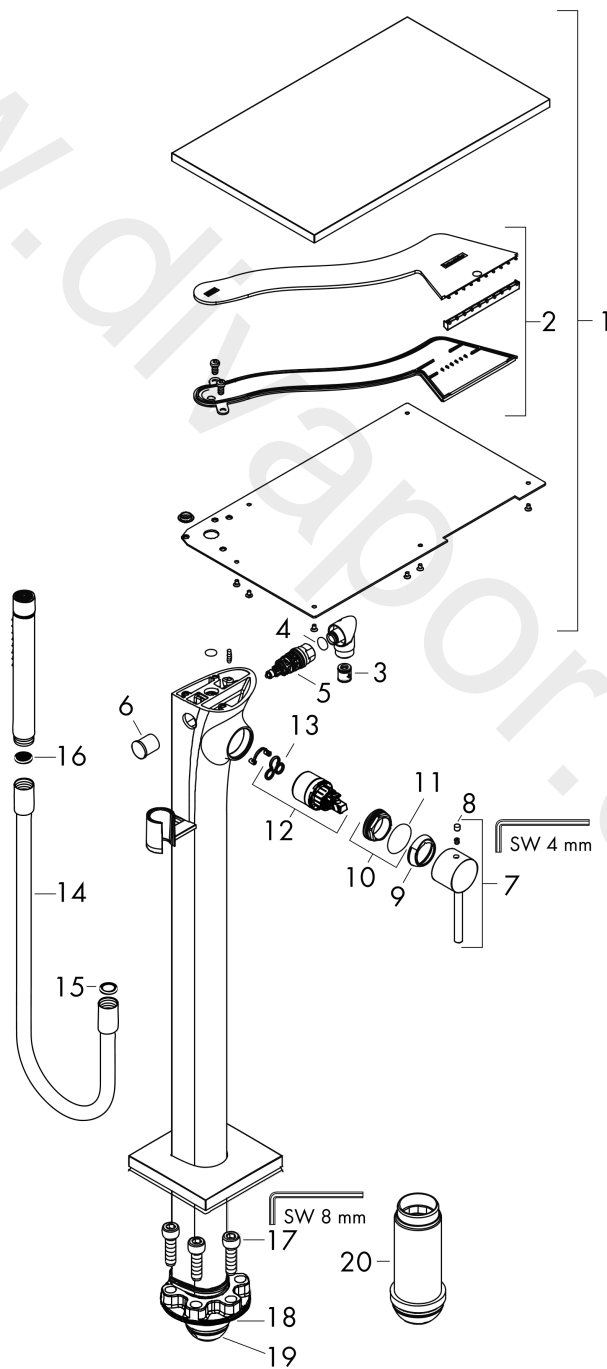

### product features

- consists of: single lever bath mixer floor standing, baton hand shower, shower hose, shower holder
- 2 functions
- projection: 248 mm
- spray type mixer: wide flood jet
- spray type hand shower: Rain, Mono
- ceramic cartridge
- temperature limitation adjustable
- diverter with automatic resetting
- non-return valve
- connection dimension: DN15
- connection type: basic set
- deck mounted
- min. operating pressure: 1 bar
- max. operating pressure: 10 bar

## Flowchart

**AXOR Massaud**  
**Single lever bath mixer floor-standing 2tick**  
Finish: **Chrome** Article Number: **18463009**

## Exploded Drawing

Year of production: >04/20

**AXOR Massaud**  
**Single lever bath mixer floor-standing 2tick**  
 Finish: **Chrome** Article Number: **18463009**

## Spare part list

Year of production: >04/20

Pos.		Article Number	Price	PU
1	plate for spout	98704000	£ 1.190,00	1
2	spray former	97447000	£ 79,00	1
3	non return valve	92839000	£ 16,10	1
4	O-ring 12x2	98214000	£ 3,30	1
5	selector assy	94077000	£ 43,00	1
6	diverter knob	98705000	£ 79,00	1
7	handle	18493000	£ 96,00	1
8	screw cover	96762000	£ 3,30	1
9	flange	96763000	£ 9,00	1
10	nut	97209000	£ 16,10	1
11	O-ring 33x2	98154000	£ 3,30	1
12	spout cpl.	95464000	£ 173,00	1
13	seal	95008000	£ 9,00	1
14	seal	98058000	£ 3,30	1
15	shower hose 1,25 m	28282000	£ 67,00	1
16	filter packing	94246000	£ 3,30	1
17	hexagon socket screw M10x35	97670000	£ 16,10	1
18	O-ring 44x2,5	98162000	£ 3,30	1
19	O-ring 29x3	98371000	£ 6,10	1
20	extension set 60 mm	97686000	£ 320,00	1