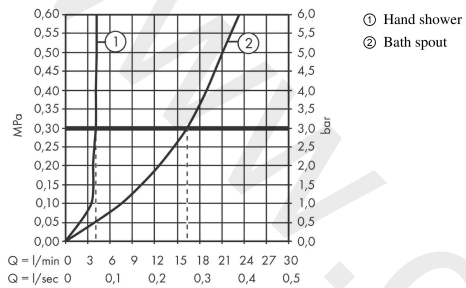

AXOR Massaud
Single lever bath mixer floor-standing 2tick
Finish: **Chrome** Article Number: **18463009**

Flowchart