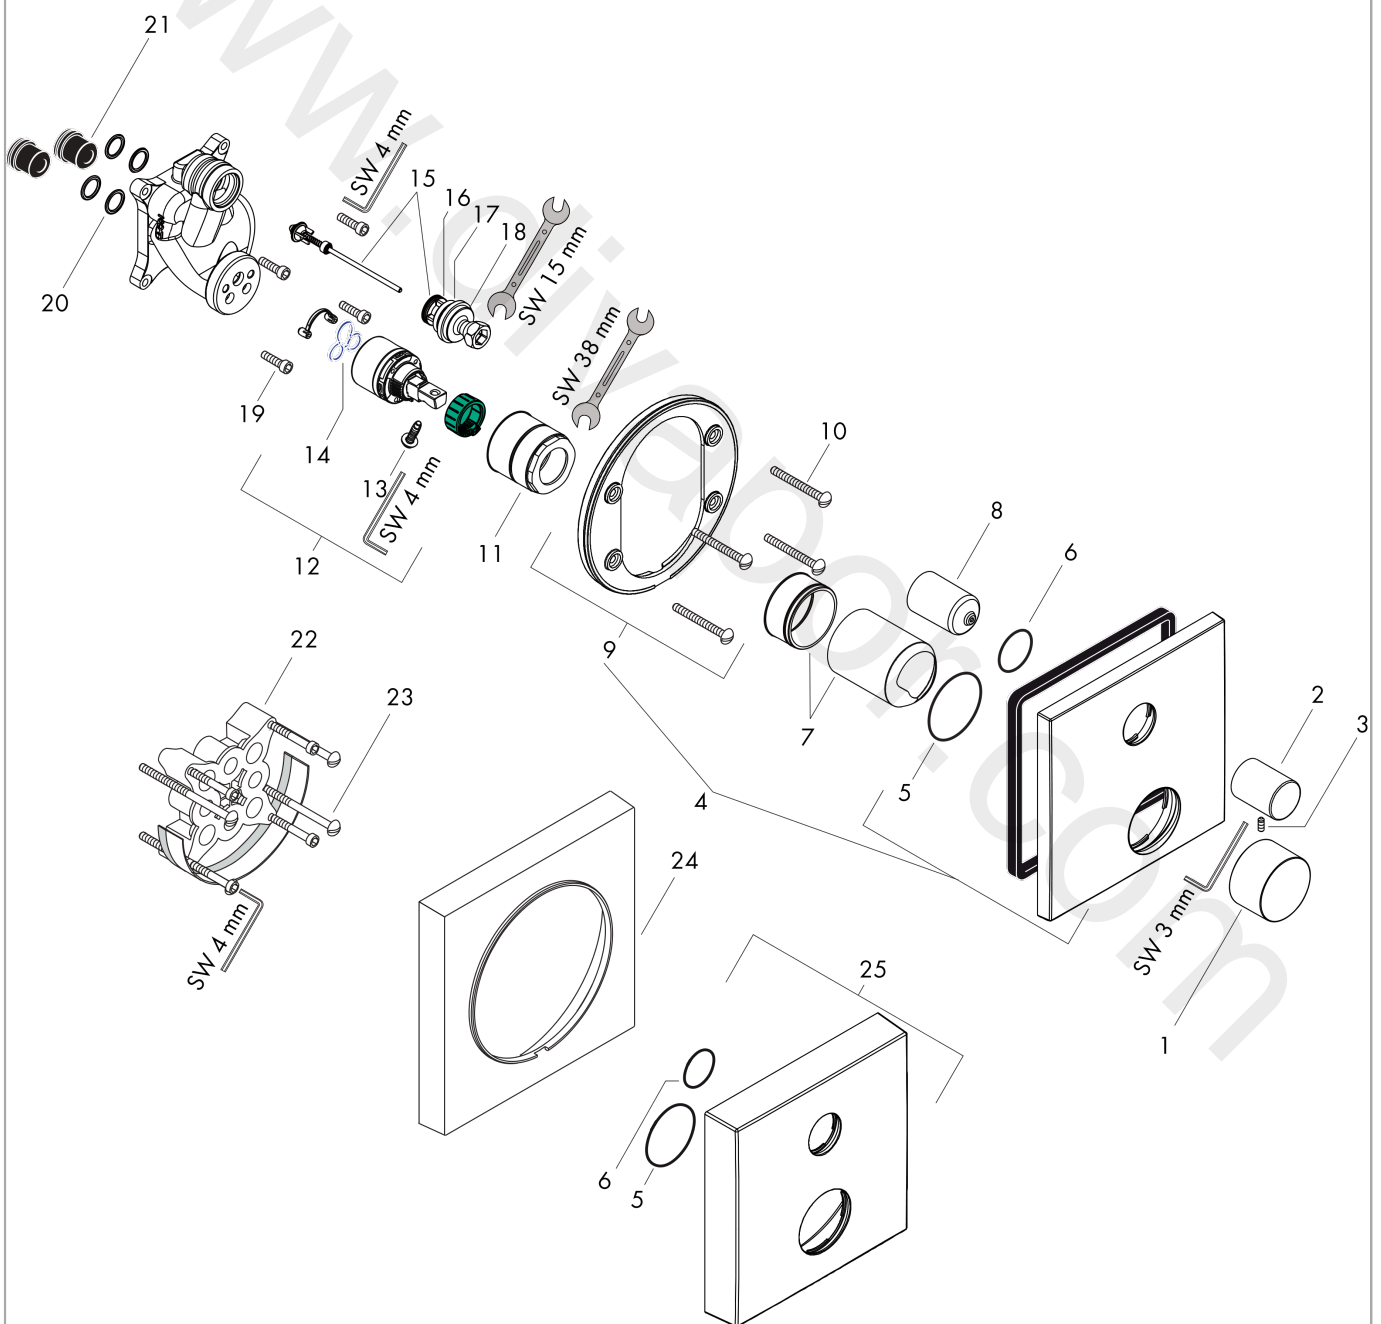

**AXOR Massaud**  
**Single lever bath mixer for concealed installation**  
 Surfaces: Article Number: **18455000**

## Exploded Drawing

Year of production: **10/14 - 12/15**

**AXOR Massaud**  
**Single lever bath mixer for concealed installation**  
 Surfaces: Article Number: **18455000**

## Spare part list

Year of production: **10/14 - 12/15**

Pos.		Article Number	Price	PU
1	handle	18492000	£ 79,00	1
2	diverter knob	96473000	£ 51,00	1
3	hollow set screw M4x10	97667000	£ 3,30	1
4	escutcheon	98733000	£ 96,00	1
5	O-Ring 48x3	95508000	£ 3,30	1
6	O-ring 29x3	98371000	£ 6,10	1
7	flange	98684000	£ 43,00	1
8	sleeve	96448000	£ 43,00	1
9	holder for escutcheon	98793000	£ 43,00	1
10	set of fixing screws	96454000	£ 9,00	1
11	nut	98796000	£ 43,00	1
12	cartridge, assy	92730000	£ 35,00	1
13	locking screw for handle	95140000	£ 6,10	1
14	seal	95008000	£ 9,00	1
15	selector assy	95014000	£ 64,00	1
16	O-ring 16x2,3	98207000	£ 3,30	1
17	O-ring 20x2,5	92602000	£ 6,10	1
18	O-ring 21x2	98205000	£ 6,10	1
19	set of screws	96525000	£ 9,00	1
20	O-ring 16x2	98133000	£ 3,30	1
21	noise reduction	94073000	£ 25,00	1
22	extension 25 mm	13595000	£ 75,00	1
23	set of fixing screws	97747000	£ 3,30	1
24	extension 22 mm	97407000	£ 72,00	1
25	escutcheon height = 33 mm (when wall is not deep enough).	14968000	£ 92,00	1
a	concealed item	01800180	£ 163,00	1
b	spring for exchanged connections	96365000	£ 43,00	1