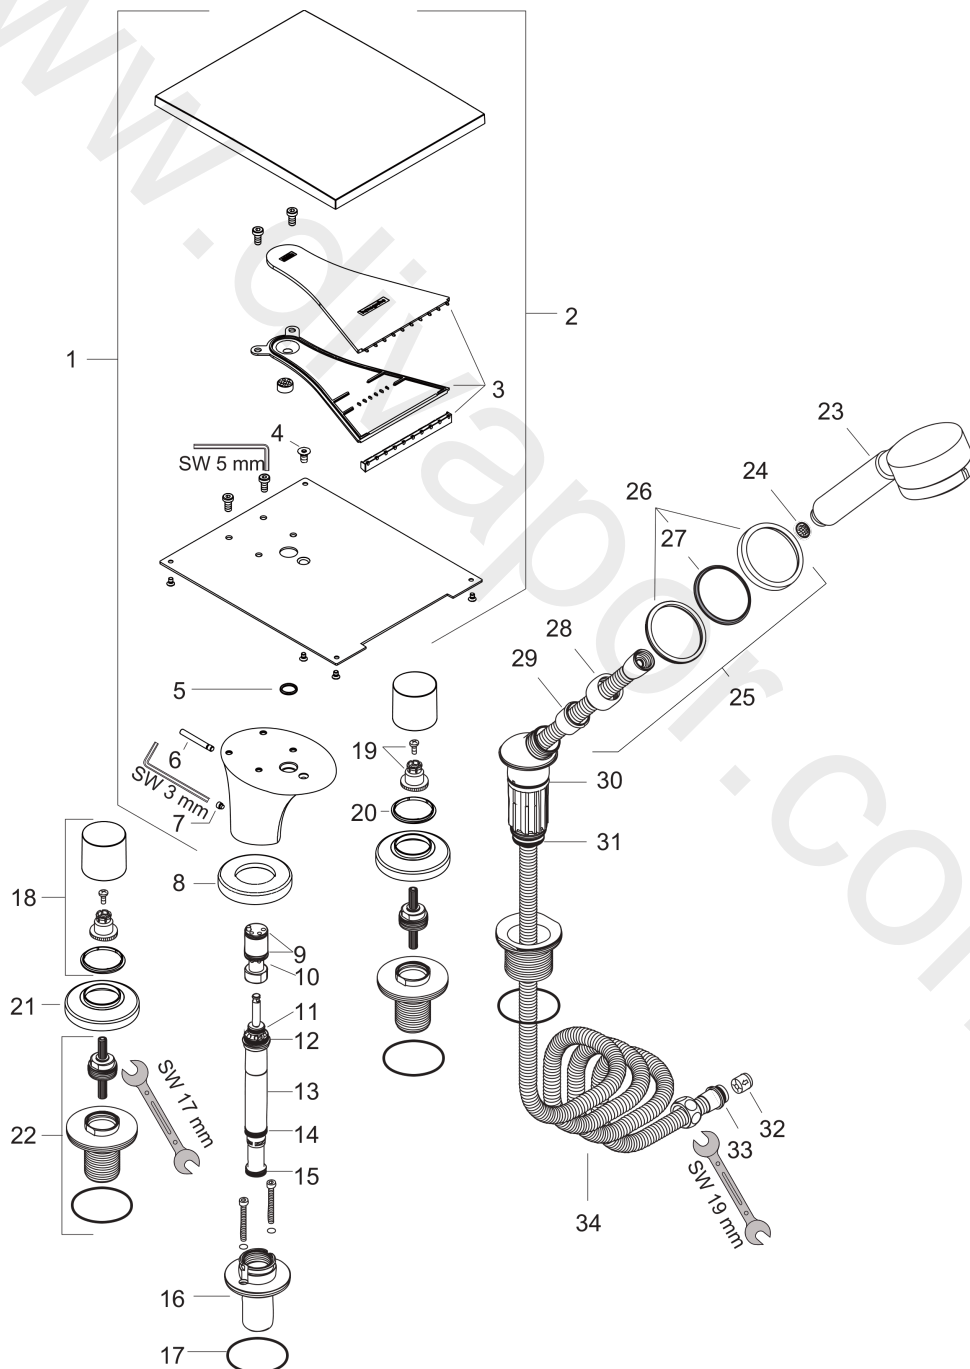

**AXOR Massaud**  
**4-hole tile mounted bath mixer**  
 Surfaces: Article Number: **18453000**

## Exploded Drawing

Year of production: **07/06 - 05/13**

**AXOR Massaud**  
**4-hole tile mounted bath mixer**  
 Surfaces: Article Number: **18453000**

## Spare part list

Year of production: **07/06 - 05/13**

Pos.		Article Number	Price	PU
1	spout cpl.	92837000	£ 830,00	1
2	plate for spout	98706000	£ 585,00	1
3	spray former	97448000	£ 96,00	1
4	screw	92137000	£ 6,10	1
5	O-ring 12x2	98214000	£ 3,30	1
6	diverter knob	98707000	£ 25,00	1
7	hollow set screw M6x6	97660000	£ 3,30	1
8	escutcheon Ø 70 mm	96236000	£ 43,00	1
9	O-ring 21x2,5	98211000	£ 3,30	1
10	guide tube	92214000	£ 51,00	1
11	O-ring 15x2,5	98131000	£ 3,30	1
12	O-Ring 23x2,5	98183000	£ 3,30	1
13	selector	96777000	£ 96,00	1
14	O-ring 20x2,5	92602000	£ 6,10	1
15	O-ring 18x2,5	98139000	£ 3,30	1
16	selector housing	97225000	£ 79,00	1
17	O-ring 58x3	98202000	£ 3,30	1
18	handle	18098000	£ 79,00	1
19	handle fixing set	94184000	£ 6,10	1
20	set of color-rings cold / hot water	98698000	£ 9,00	1
21	escutcheon Ø 70 mm	95757000	£ 79,00	1
22	flange	97656000	£ 110,00	1
23	handshower	28536000	£ 78,00	1
24	filter packing	94246000	£ 3,30	1
25	shower holder, assy	96433000	£ 110,00	1
26	escutcheon for shower holder	96237000	£ 43,00	1
27	escutcheon chuck	97105000	£ 9,00	1
28	nut	97584000	£ 16,10	1
29	insert for shower holder	96942000	£ 13,30	1
30	O-ring 38x2	98396000	£ 3,30	1
31	O-Ring 28x2	98194000	£ 3,30	1
32	set of non return valves DW 15	94074000	£ 16,10	1
33	O-ring 11x2	98127000	£ 3,30	1
34	shower hose 2,00 m	94148000	£ 79,00	1

## Spare part list

Year of production: **07/06 - 05/13**

Pos.		Article Number	Price	PU
a	SECUFLEX hose + long hose (max. extension 1,40 m)	94109000	£ 445,00	1
b	concealed item	14445180	-	1
c	spray former (special 8°)	95492000	£ 25,00	1